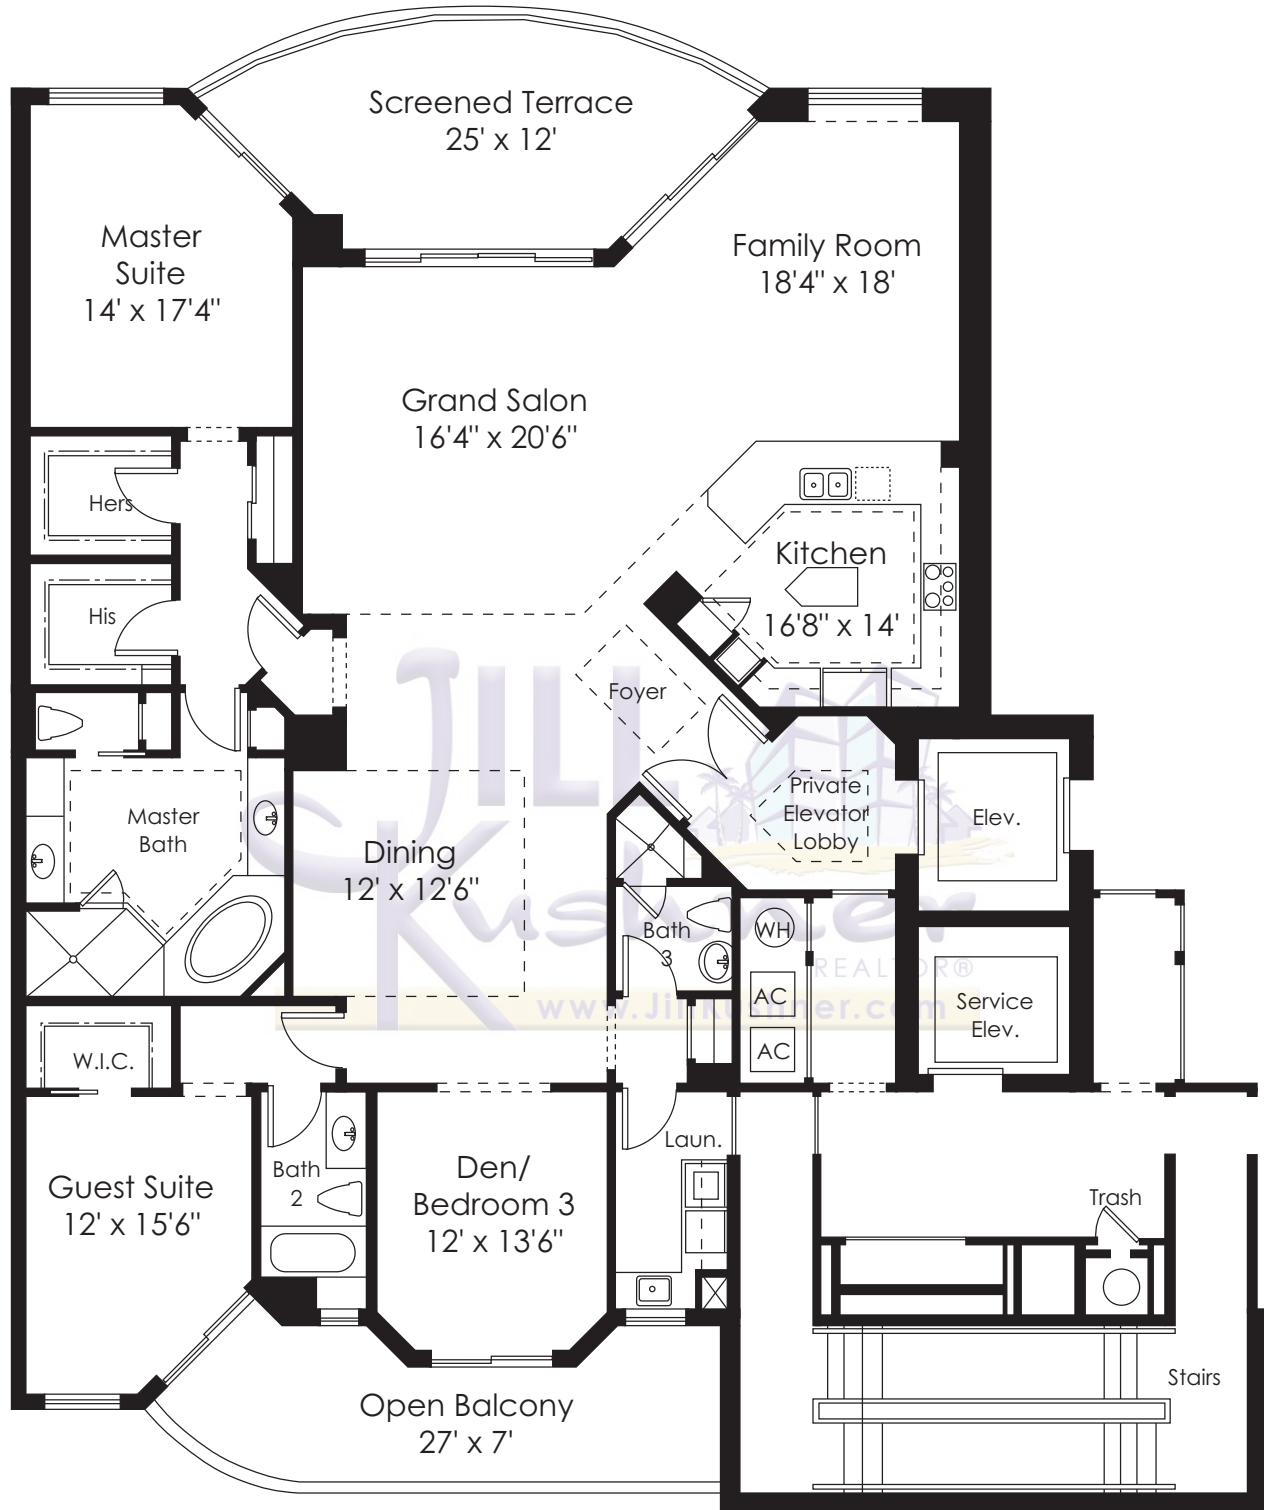

Treviso Residence 01

3 BEDROOM + DEN, 3.5 BATH,
FAMILY ROOM

Enclosed Area	3,099 Sq. Ft.
Terrace	485 Sq. Ft.
Balconies	300 Sq. Ft.
Total Residence	3,884 Sq. Ft.

Direct: 239.691.5505
JillBKushner@aol.com
www.JillKushner.com

Treviso Residence 02

2 BEDROOM + DEN, 3 BATH,
FAMILY ROOM

Enclosed Area	2,709 Sq. Ft.
Terrace	280 Sq. Ft.
Balcony	225 Sq. Ft.
Total Residence	3,214 Sq. Ft.

Direct: 239.691.5505
JillBKushner@aol.com
www.JillKushner.com

Treviso Residence 03

2 BEDROOM + DEN, 3 BATH,
FAMILY ROOM

Enclosed Area	2,709 Sq. Ft.
Terrace	280 Sq. Ft.
Balcony	225 Sq. Ft.
Total Residence	3,214 Sq. Ft.

Direct: 239.691.5505
JillBKushner@aol.com
www.JillKushner.com

Treviso Residence 04

3 BEDROOM + DEN, 3.5 BATH,
FAMILY ROOM

Enclosed Area	3,099 Sq. Ft.
Terrace	485 Sq. Ft.
Balconies	300 Sq. Ft.
Total Residence	3,884 Sq. Ft.

Direct: 239.691.5505
JillBKushner@aol.com
www.JillKushner.com