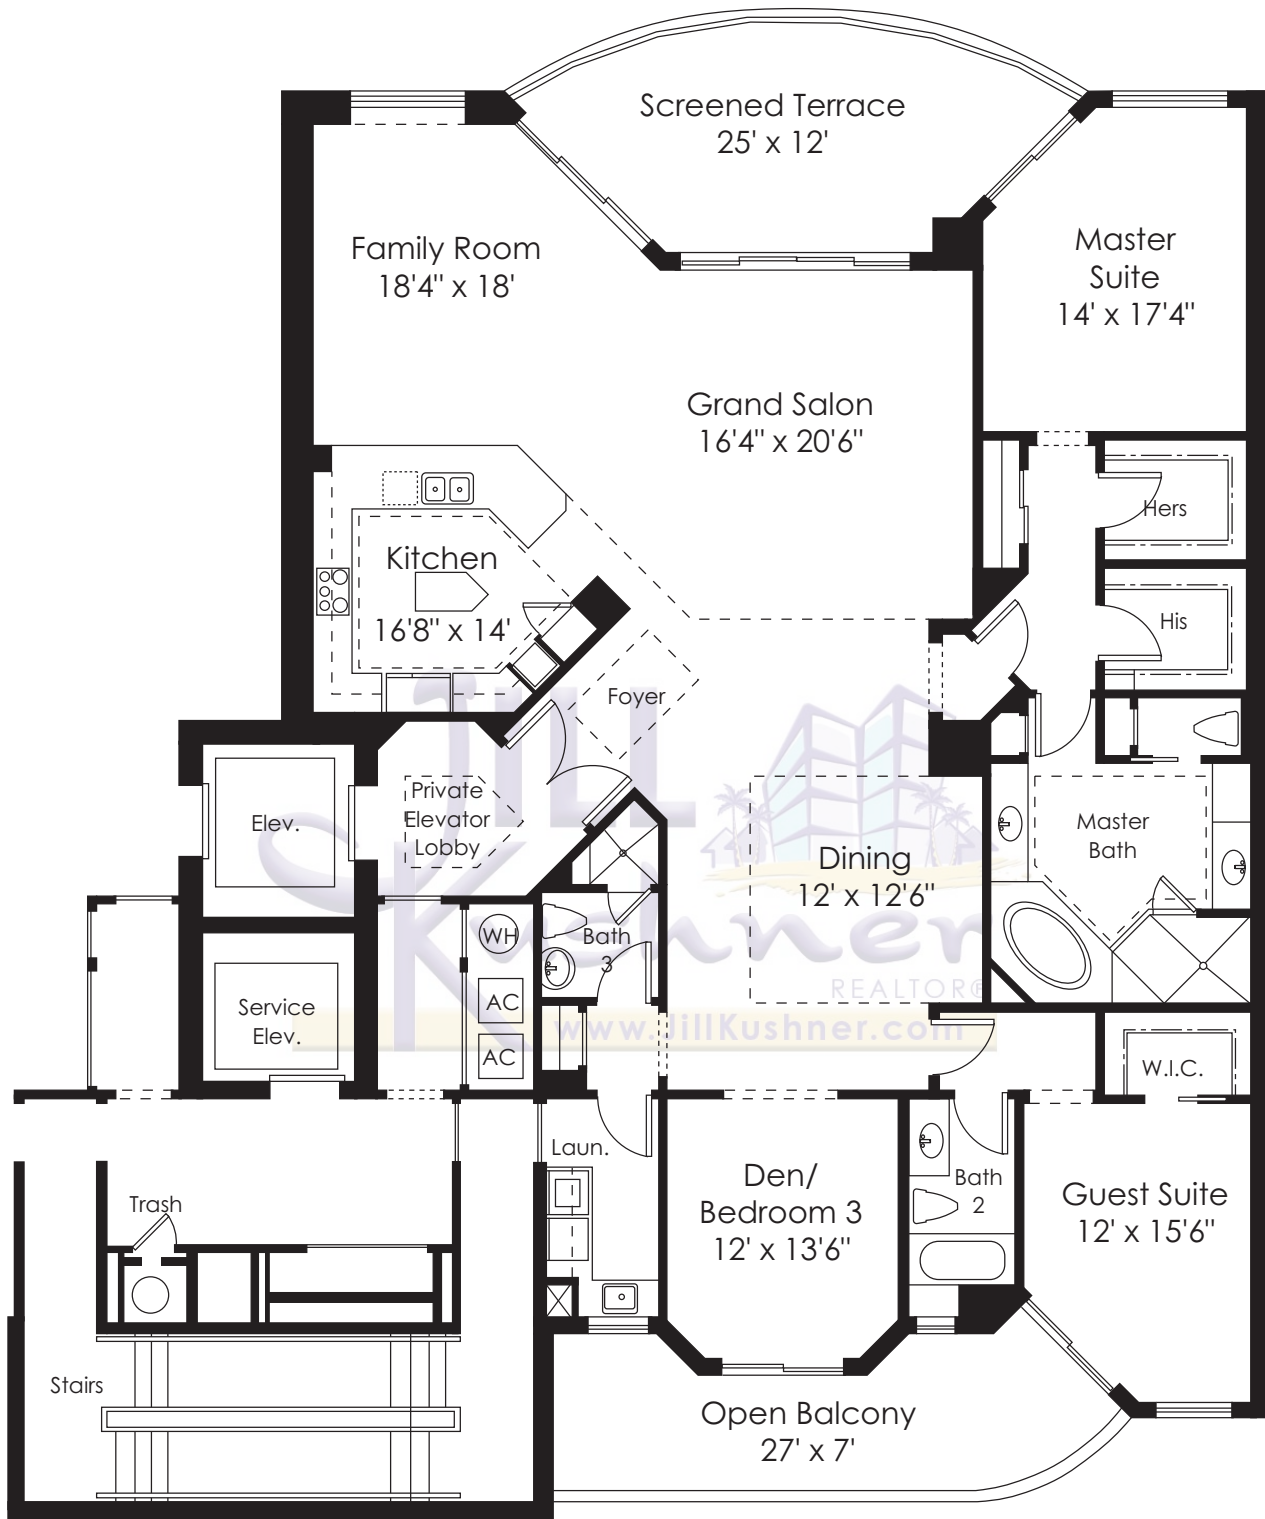

Treviso Residence 01

3 BEDROOM + DEN, 3.5 BATH,
FAMILY ROOM

Enclosed Area	3,099 Sq. Ft.
Terrace	485 Sq. Ft.
Balconies	300 Sq. Ft.
Total Residence	3,884 Sq. Ft.

Direct: 239.691.5505
JillBKushner@aol.com
www.JillKushner.com

Treviso Residence 02

2 BEDROOM + DEN, 3 BATH,
FAMILY ROOM

Enclosed Area	2,709 Sq. Ft.
Terrace	280 Sq. Ft.
Balcony	225 Sq. Ft.
Total Residence	3,214 Sq. Ft.

Direct: 239.691.5505
JillBKushner@aol.com
www.JillKushner.com

Treviso Residence 03

2 BEDROOM + DEN, 3 BATH,
FAMILY ROOM

Enclosed Area	2,709 Sq. Ft.
Terrace	280 Sq. Ft.
Balcony	225 Sq. Ft.
Total Residence	3,214 Sq. Ft.

Direct: 239.691.5505
JillBKushner@aol.com
www.JillKushner.com

Treviso Residence 04

3 BEDROOM + DEN, 3.5 BATH,
FAMILY ROOM

Enclosed Area	3,099 Sq. Ft.
Terrace	485 Sq. Ft.
Balconies	300 Sq. Ft.
Total Residence	3,884 Sq. Ft.

Direct: 239.691.5505
JillBKushner@aol.com
www.JillKushner.com