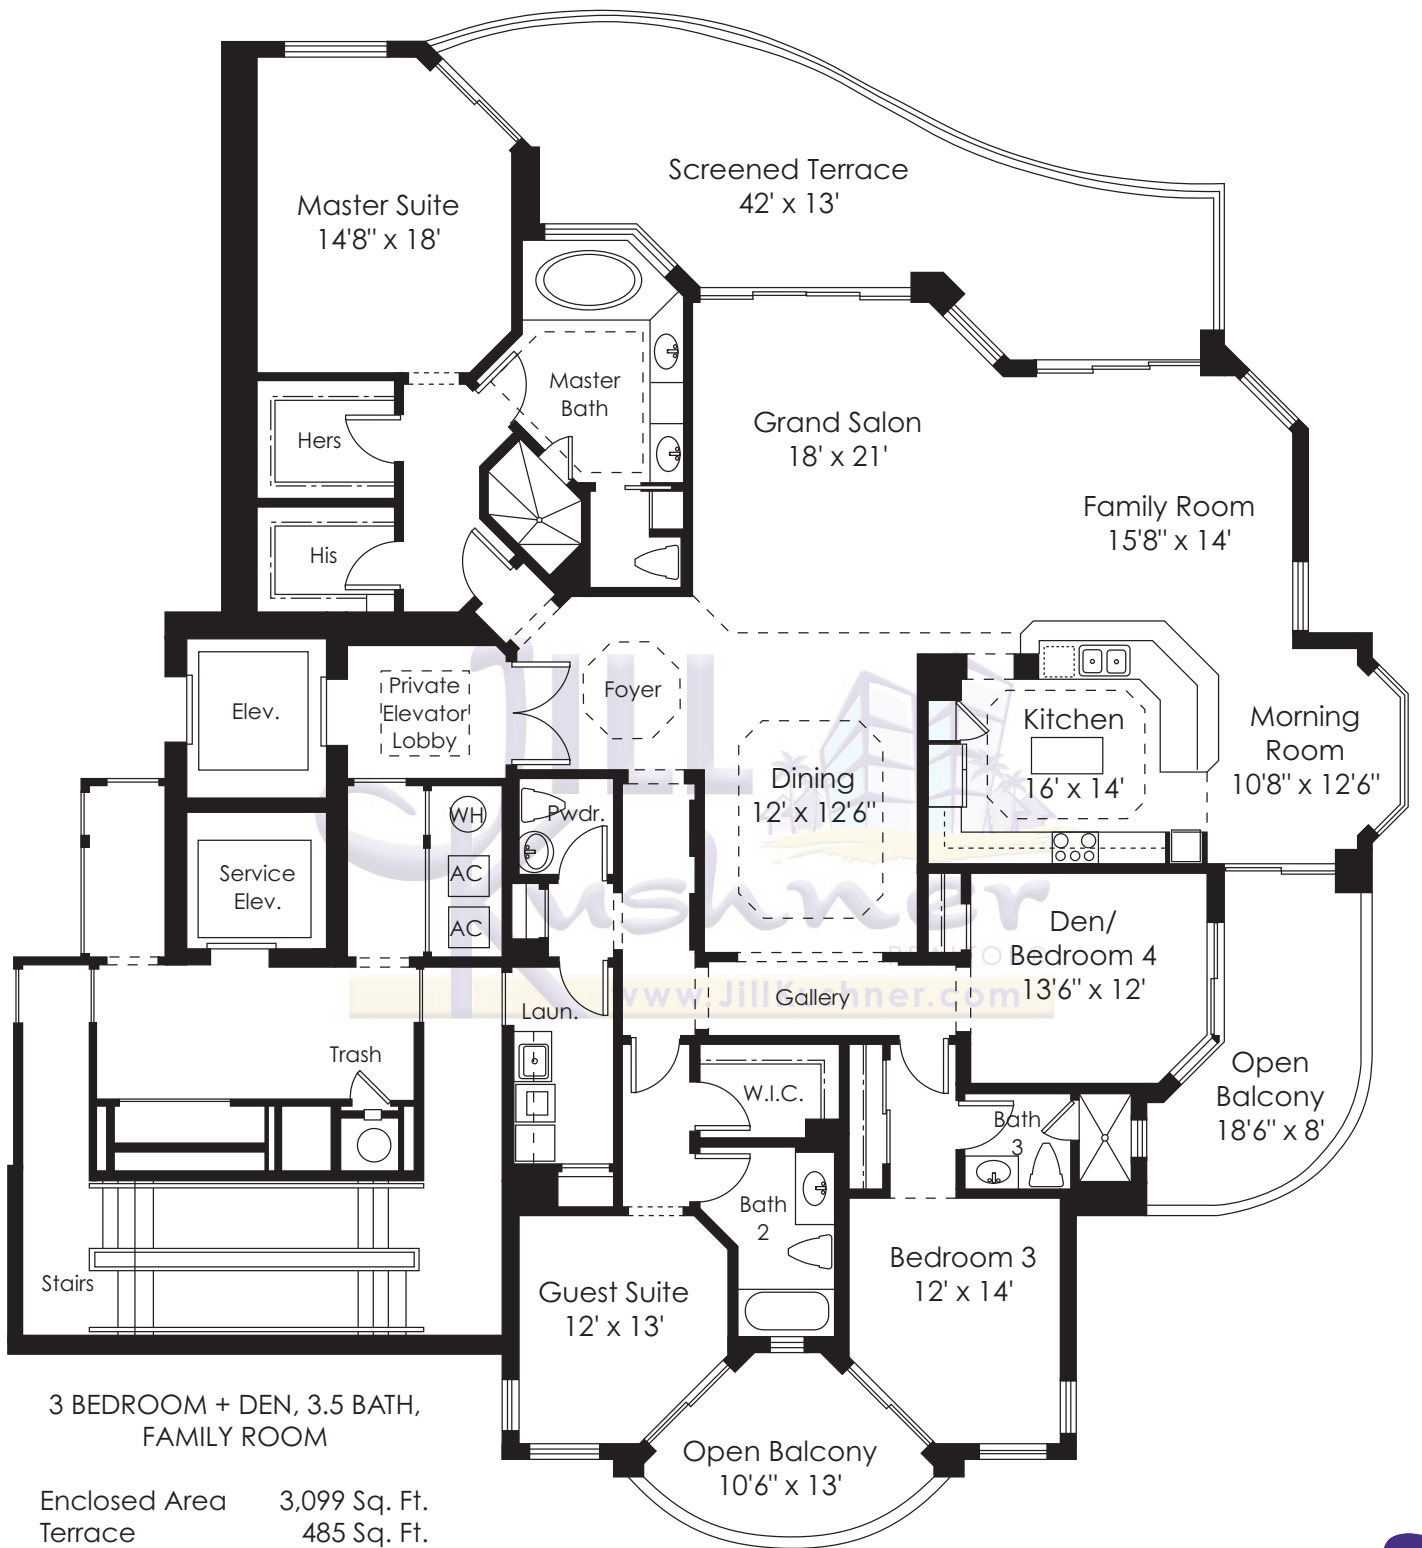

Treviso Residence 01

3 BEDROOM + DEN, 3.5 BATH,
FAMILY ROOM

Enclosed Area	3,099 Sq. Ft.
Terrace	485 Sq. Ft.
Balconies	300 Sq. Ft.
Total Residence	3,884 Sq. Ft.

Direct: 239.691.5505
JillBKushner@aol.com
www.JillKushner.com

Treviso Residence 02

2 BEDROOM + DEN, 3 BATH,
FAMILY ROOM

Enclosed Area	2,709 Sq. Ft.
Terrace	280 Sq. Ft.
Balcony	225 Sq. Ft.
Total Residence	3,214 Sq. Ft.

Direct: 239.691.5505
JillBKushner@aol.com
www.JillKushner.com

Treviso Residence 03

2 BEDROOM + DEN, 3 BATH,
FAMILY ROOM

Enclosed Area	2,709 Sq. Ft.
Terrace	280 Sq. Ft.
Balcony	225 Sq. Ft.
Total Residence	3,214 Sq. Ft.

Direct: 239.691.5505
JillBKushner@aol.com
www.JillKushner.com

Treviso Residence 04

3 BEDROOM + DEN, 3.5 BATH,
FAMILY ROOM

Enclosed Area	3,099 Sq. Ft.
Terrace	485 Sq. Ft.
Balconies	300 Sq. Ft.
Total Residence	3,884 Sq. Ft.

Direct: 239.691.5505
JillBKushner@aol.com
www.JillKushner.com