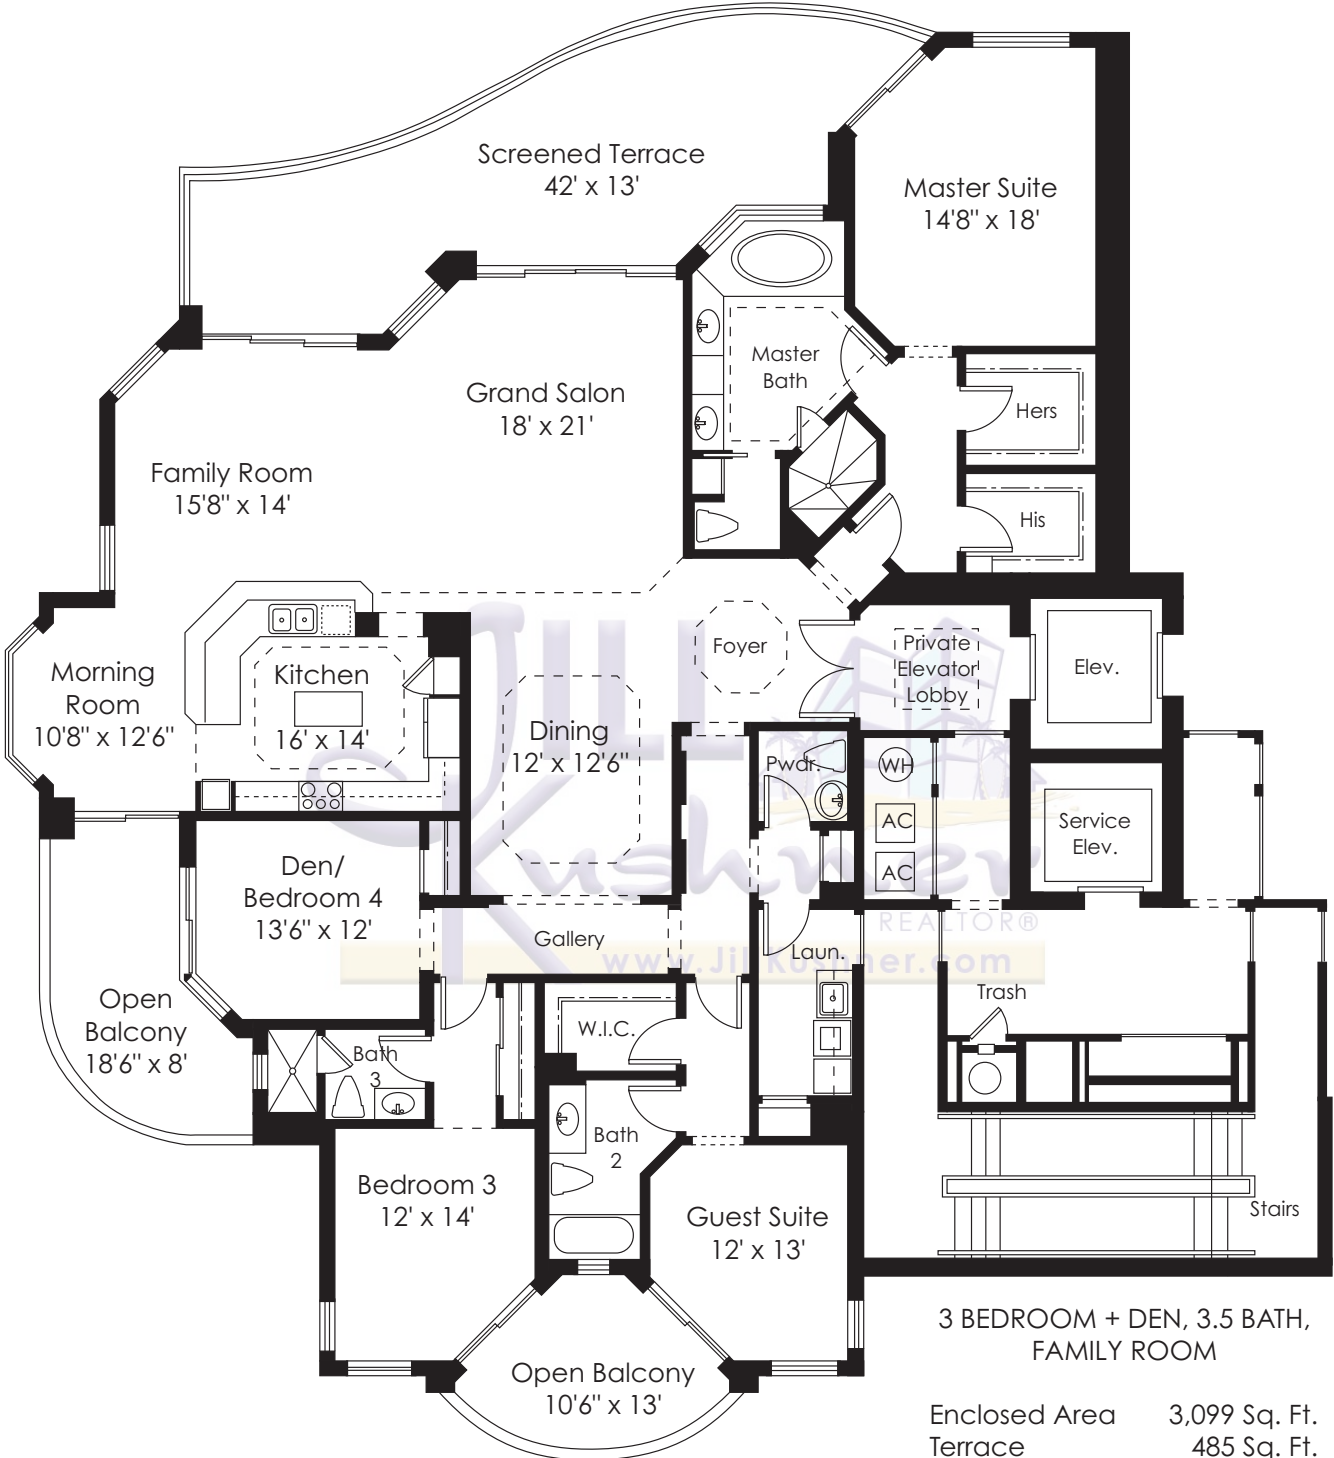

Treviso Residence 01

3 BEDROOM + DEN, 3.5 BATH,
FAMILY ROOM

Enclosed Area	3,099 Sq. Ft.
Terrace	485 Sq. Ft.
Balconies	300 Sq. Ft.
Total Residence	3,884 Sq. Ft.

Direct: 239.691.5505
JillBKushner@aol.com
www.JillKushner.com

Treviso Residence 02

2 BEDROOM + DEN, 3 BATH,
FAMILY ROOM

Enclosed Area	2,709 Sq. Ft.
Terrace	280 Sq. Ft.
Balcony	225 Sq. Ft.
Total Residence	3,214 Sq. Ft.

Direct: 239.691.5505
JillBKushner@aol.com
www.JillKushner.com

Treviso Residence 03

2 BEDROOM + DEN, 3 BATH,
FAMILY ROOM

Enclosed Area	2,709 Sq. Ft.
Terrace	280 Sq. Ft.
Balcony	225 Sq. Ft.
Total Residence	3,214 Sq. Ft.

Direct: 239.691.5505
JillBKushner@aol.com
www.JillKushner.com