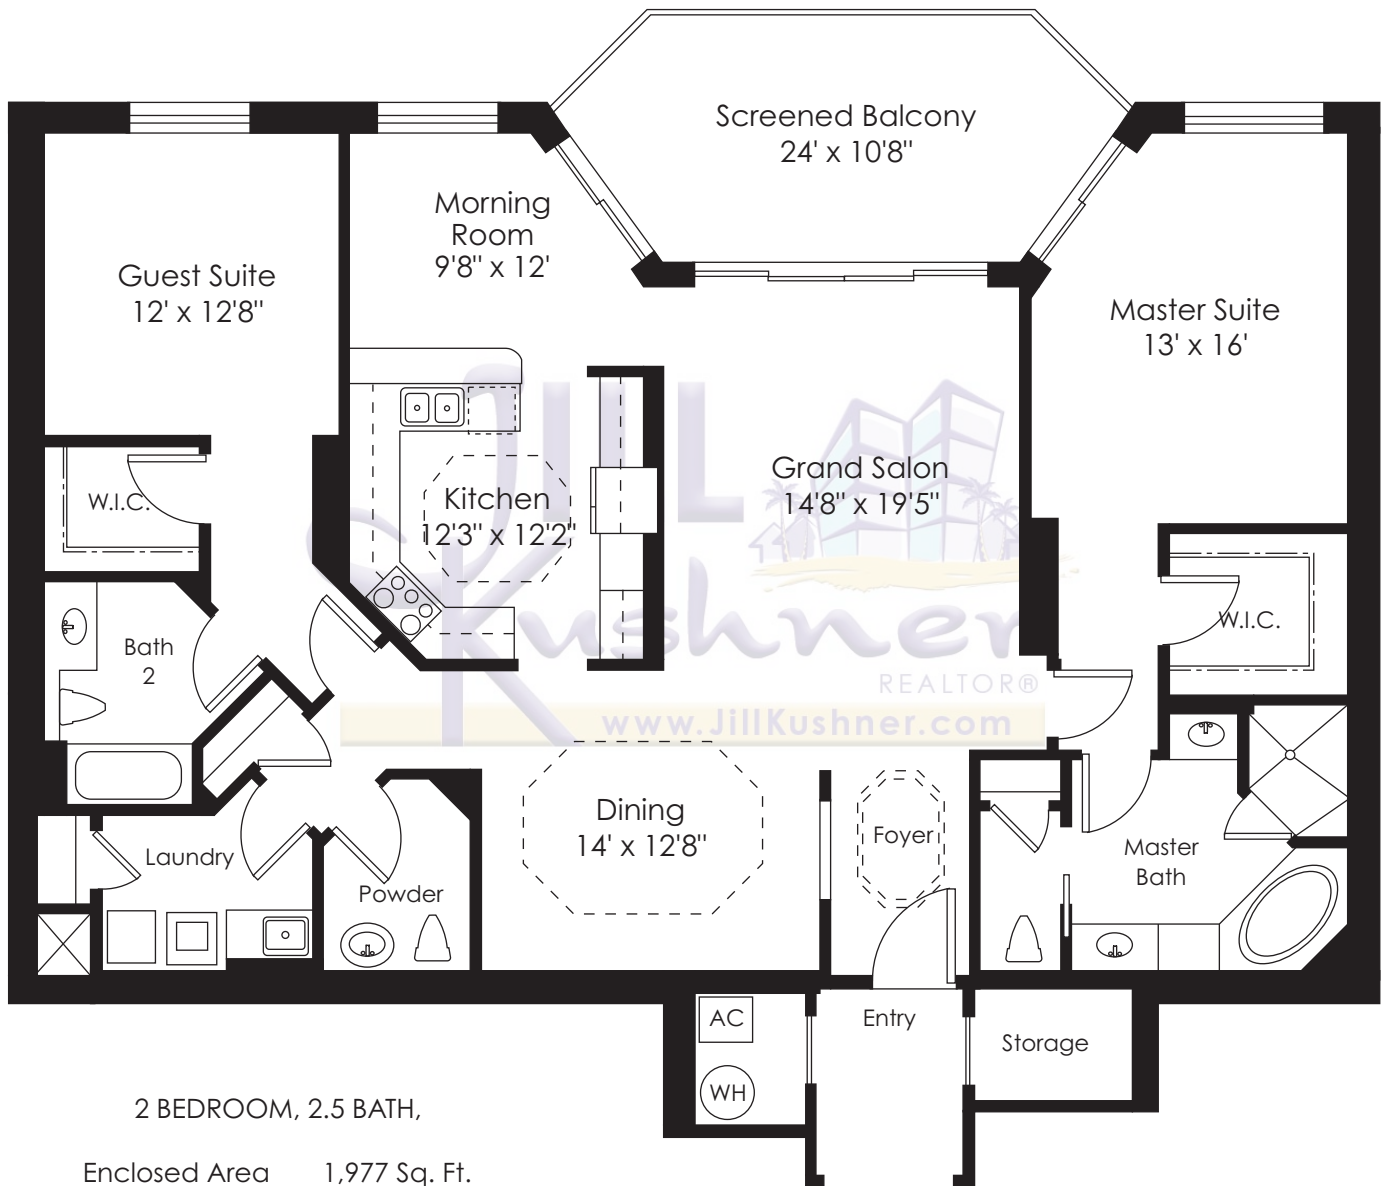

Sorrento Residence 01

3 BEDROOM, 3 BATH,
FAMILY ROOM

Enclosed Area	2,342 Sq. Ft.
Balconies	342 Sq. Ft.
Total Residence	2,684 Sq. Ft.

Direct: 239.691.5505
 JillBKushner@aol.com
 www.JillKushner.com

Sorrento Residence 02

2 BEDROOM, 2.5 BATH,

Enclosed Area	1,977 Sq. Ft.
Balcony	214 Sq. Ft.
Total Residence	2,191 Sq. Ft.

Direct: 239.691.5505
 JillBKushner@aol.com
 www.JillKushner.com

Sorrento Residence 03

2 BEDROOM, 2.5 BATH,

Enclosed Area	1,930 Sq. Ft.
Balcony	214 Sq. Ft.
Total Residence	2,144 Sq. Ft.

Direct: 239.691.5505
 JillBKushner@aol.com
 www.JillKushner.com

Sorrento Residence 04

3 BEDROOM, 3 BATH,
FAMILY ROOM

Enclosed Area	2,342 Sq. Ft.
Balconies	342 Sq. Ft.
Total Residence	2,684 Sq. Ft.

3 BEDROOM, 3 BATH,
FAMILY ROOM

Enclosed Area	2,818 Sq. Ft.
Balconies	342 Sq. Ft.
Total Residence	3,160 Sq. Ft.

Direct: 239.691.5505
 JillBKushner@aol.com
 www.JillKushner.com