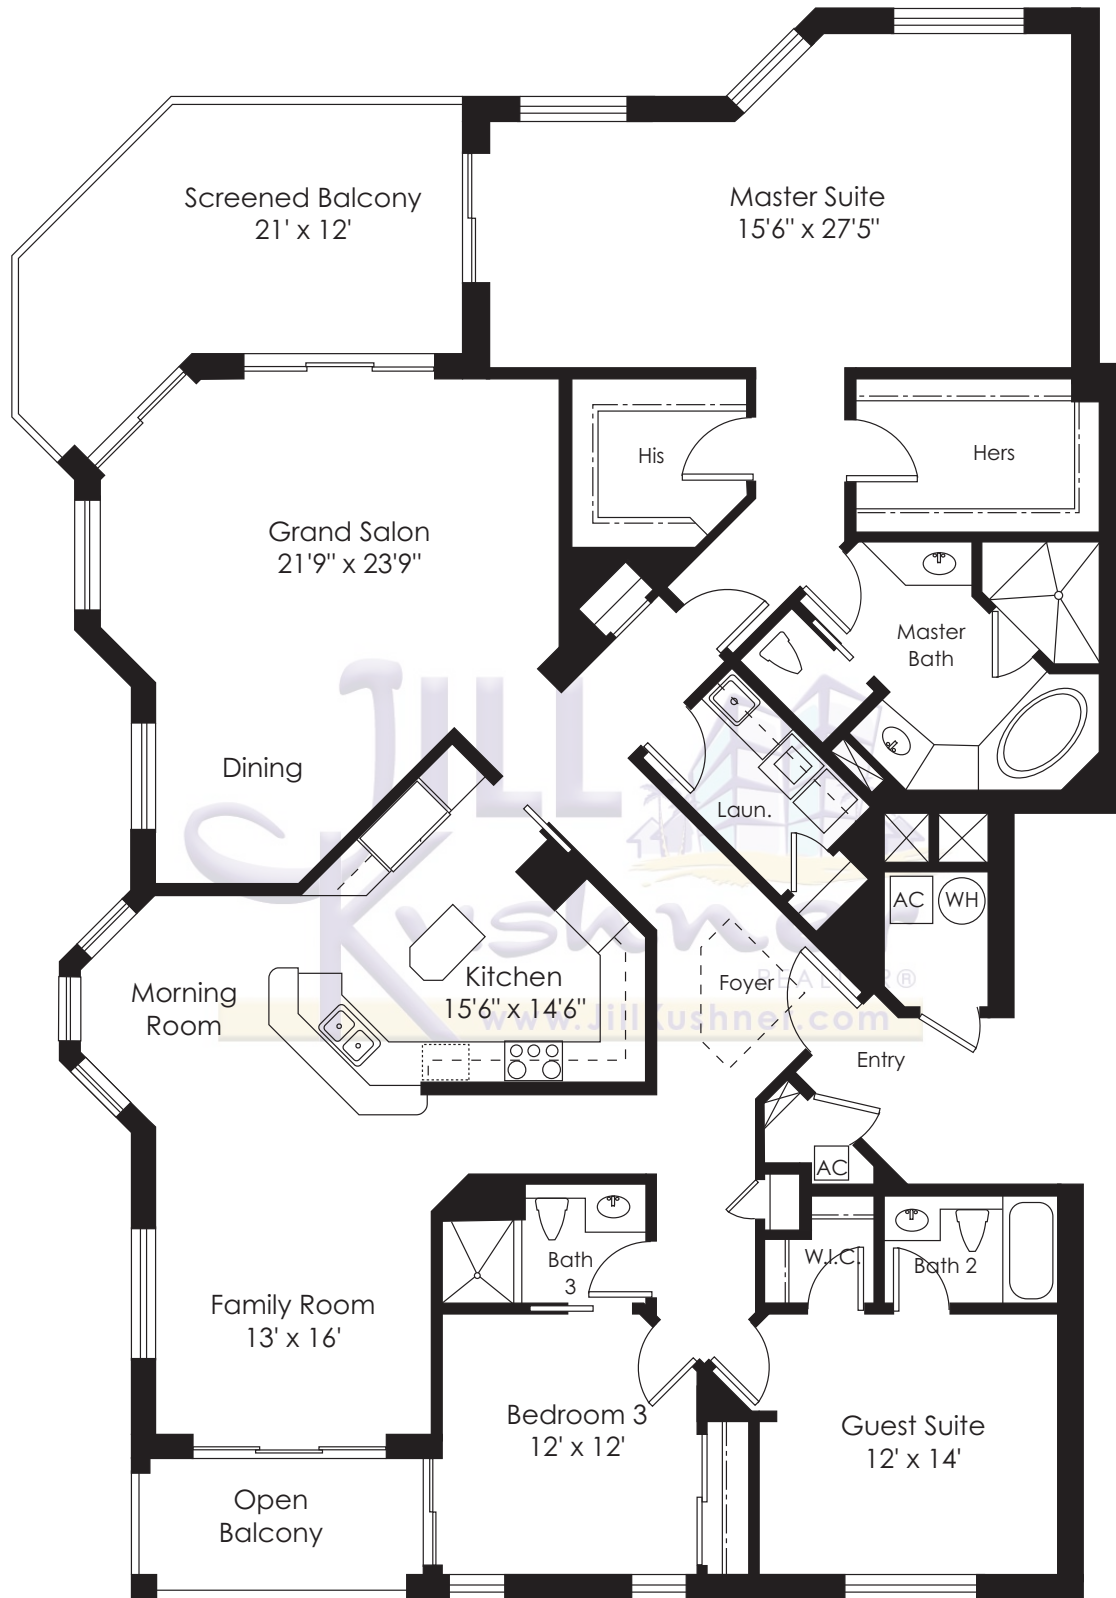

2 BEDROOM, 2.5 BATH,

Enclosed Area	1,977 Sq. Ft.
Balcony	214 Sq. Ft.
Total Residence	2,191 Sq. Ft.

Direct: 239.691.5505
 JillBKushner@aol.com
 www.JillKushner.com

Sorrento Residence 03

2 BEDROOM, 2.5 BATH,

Enclosed Area	1,930 Sq. Ft.
Balcony	214 Sq. Ft.
Total Residence	2,144 Sq. Ft.

Direct: 239.691.5505
 JillBKushner@aol.com
 www.JillKushner.com

Sorrento Residence 04

3 BEDROOM, 3 BATH,
FAMILY ROOM

Enclosed Area	2,342 Sq. Ft.
Balconies	342 Sq. Ft.
Total Residence	2,684 Sq. Ft.

Direct: 239.691.5505
 JillBKushner@aol.com
 www.JillKushner.com

Sorrento Penthouse 01

3 BEDROOM, 3 BATH,
FAMILY ROOM

Enclosed Area	2,818 Sq. Ft.
Balconies	342 Sq. Ft.
Total Residence	3,160 Sq. Ft.

Direct: 239.691.5505
JillBKushner@aol.com
www.JillKushner.com