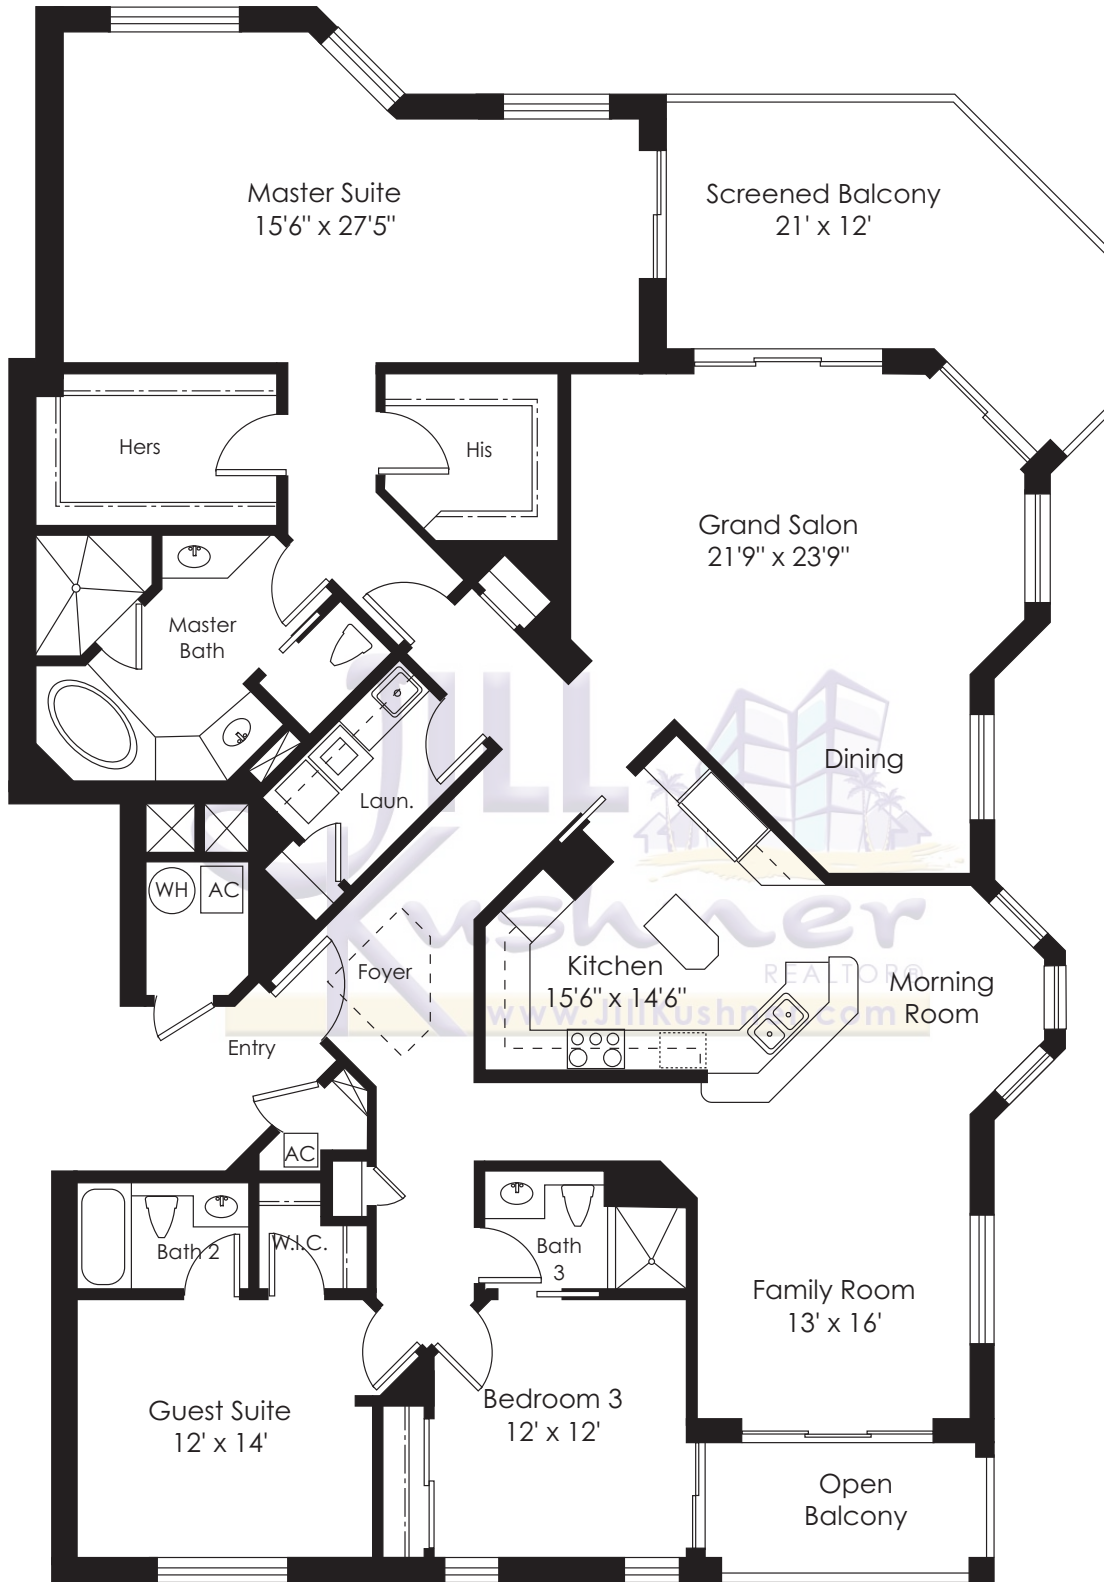

Sorrento Residence 01

3 BEDROOM, 3 BATH,
FAMILY ROOM

Enclosed Area	2,342 Sq. Ft.
Balconies	342 Sq. Ft.
Total Residence	2,684 Sq. Ft.

Direct: 239.691.5505
 JillBKushner@aol.com
 www.JillKushner.com

Sorrento Residence 02

Direct: 239.691.5505
 JillBKushner@aol.com
 www.JillKushner.com

Sorrento Penthouse 01

3 BEDROOM, 3 BATH,
FAMILY ROOM

Enclosed Area	2,818 Sq. Ft.
Balconies	342 Sq. Ft.
Total Residence	3,160 Sq. Ft.

Direct: 239.691.5505
JillBKushner@aol.com
www.JillKushner.com

Sorrento Penthouse 02

3 BEDROOM, 3.5 BATH,
 Enclosed Area 2,932 Sq. Ft.
 Balcony 438 Sq. Ft.
 Total Residence 3,360 Sq. Ft.

Direct: 239.691.5505
 JillBKushner@aol.com
 www.JillKushner.com

Sorrento Penthouse 03

3 BEDROOM, 3 BATH,
FAMILY ROOM

Enclosed Area	2,818 Sq. Ft.
Balconies	342 Sq. Ft.
Total Residence	3,160 Sq. Ft.

Direct: 239.691.5505
 JillBKushner@aol.com
 www.JillKushner.com