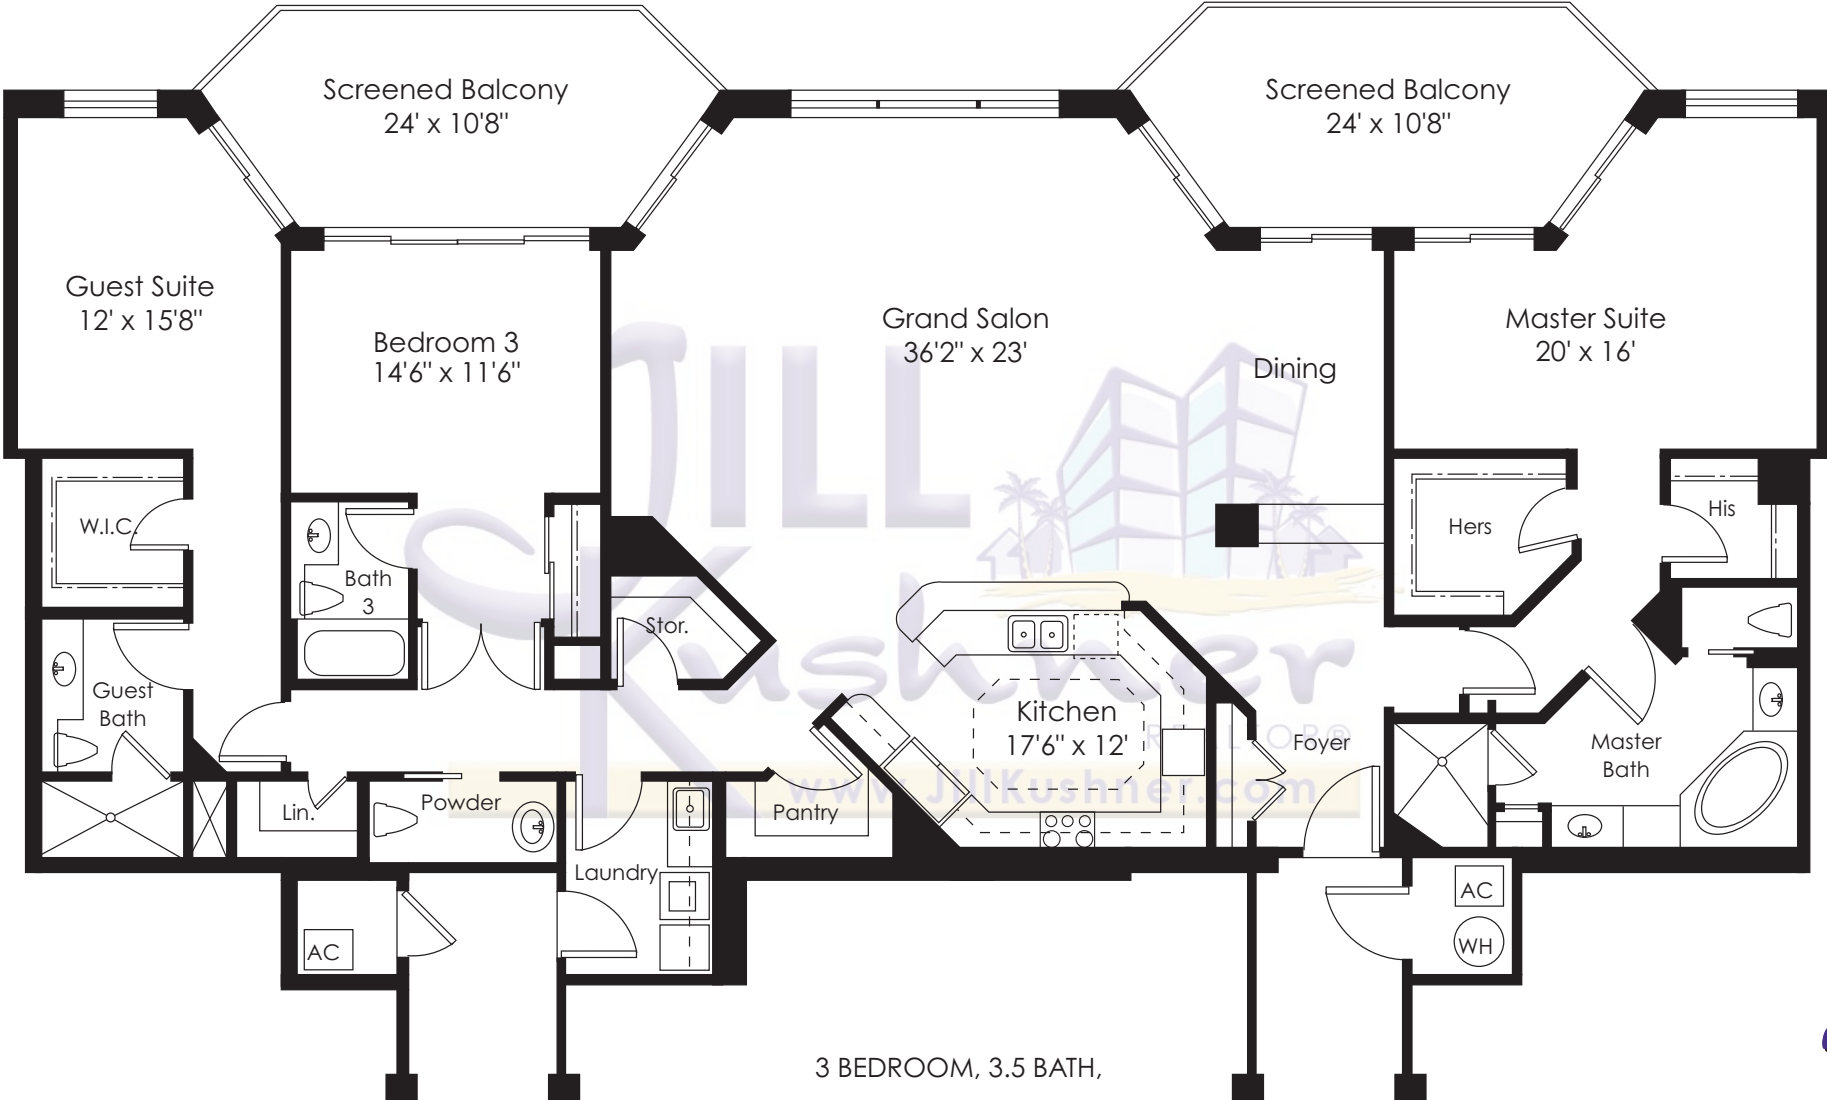

Direct: 239.691.5505
 JillBKushner@aol.com
 www.JillKushner.com

Sorrento Penthouse 01

3 BEDROOM, 3 BATH,
FAMILY ROOM

Enclosed Area	2,818 Sq. Ft.
Balconies	342 Sq. Ft.
Total Residence	3,160 Sq. Ft.

Direct: 239.691.5505
JillBKushner@aol.com
www.JillKushner.com

Sorrento Penthouse 02

3 BEDROOM, 3.5 BATH,
 Enclosed Area 2,932 Sq. Ft.
 Balcony 438 Sq. Ft.
 Total Residence 3,360 Sq. Ft.

Direct: 239.691.5505
 JillBKushner@aol.com
 www.JillKushner.com

Sorrento Penthouse 03

3 BEDROOM, 3 BATH,
FAMILY ROOM

Enclosed Area	2,818 Sq. Ft.
Balconies	342 Sq. Ft.
Total Residence	3,160 Sq. Ft.

Direct: 239.691.5505
 JillBKushner@aol.com
 www.JillKushner.com