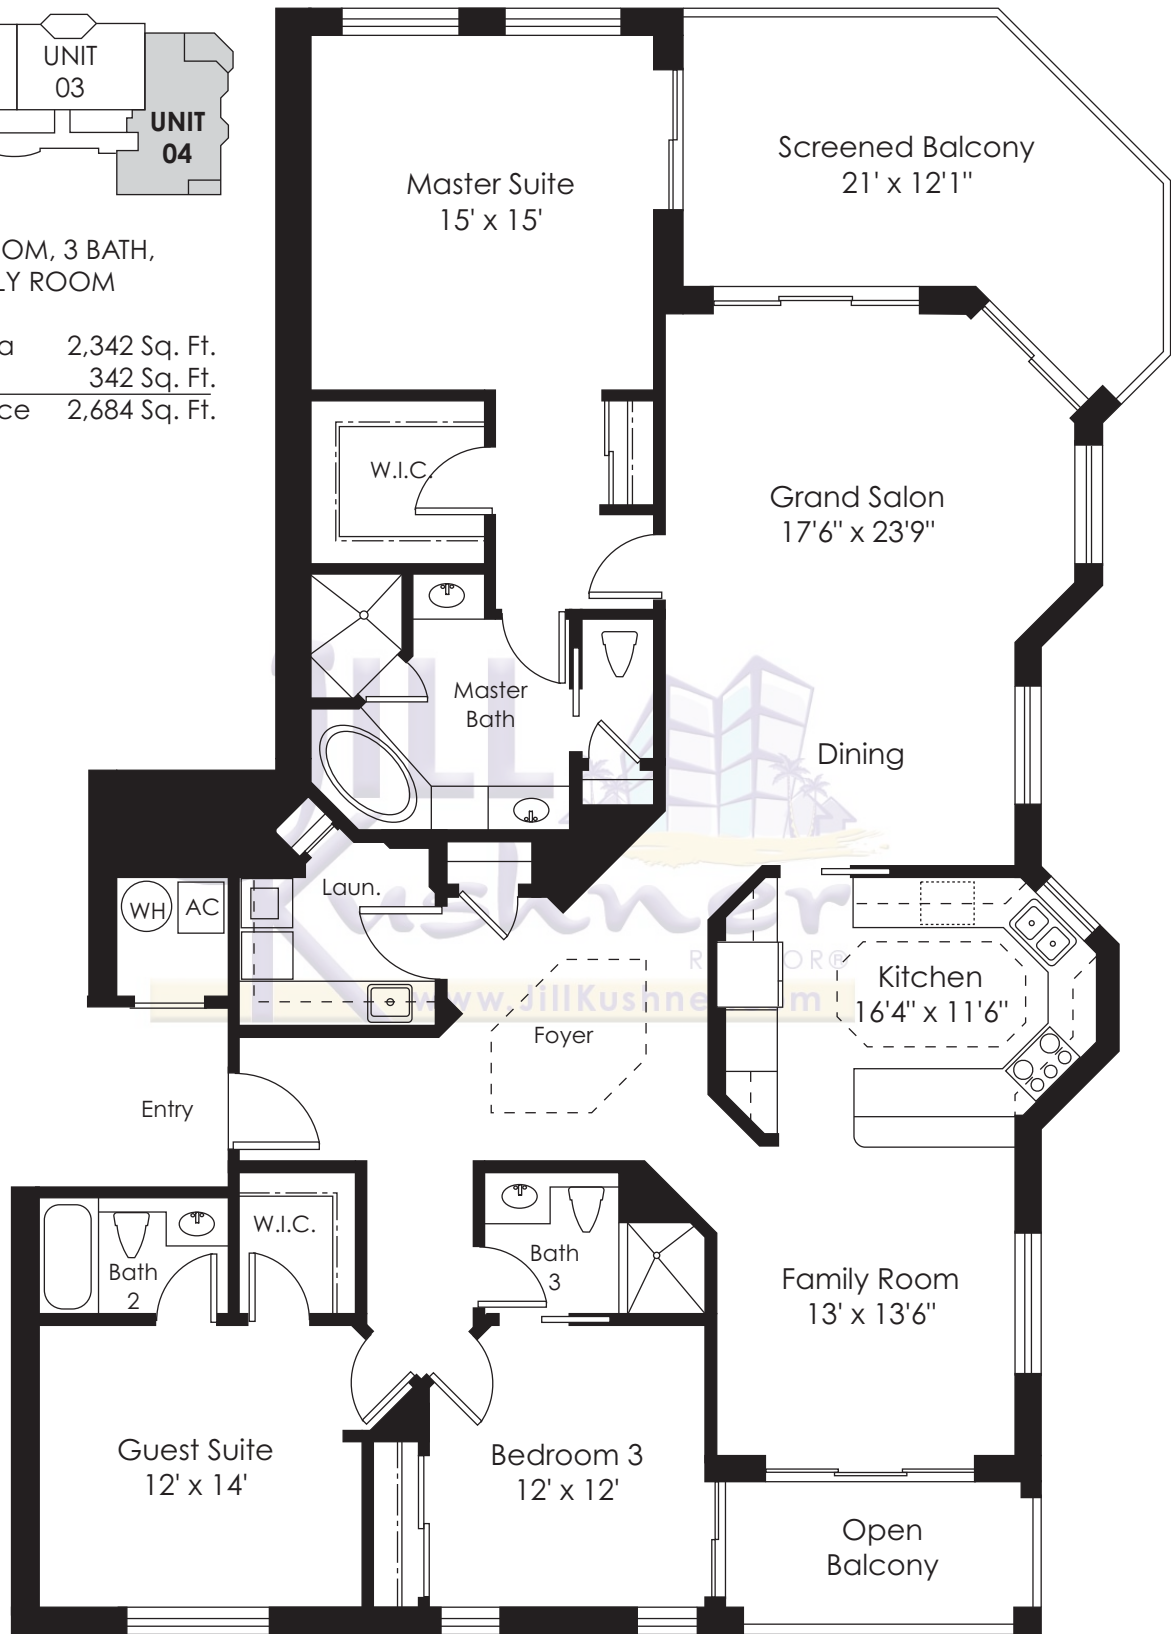

2 BEDROOM, 2.5 BATH,

Enclosed Area	1,977 Sq. Ft.
Balcony	214 Sq. Ft.
Total Residence	2,191 Sq. Ft.

Direct: 239.691.5505
 JillBKushner@aol.com
 www.JillKushner.com

Sorrento Residence 03

2 BEDROOM, 2.5 BATH,

Enclosed Area	1,930 Sq. Ft.
Balcony	214 Sq. Ft.
Total Residence	2,144 Sq. Ft.

Direct: 239.691.5505
 JillBKushner@aol.com
 www.JillKushner.com

Sorrento Residence 04

3 BEDROOM, 3 BATH,
FAMILY ROOM

Enclosed Area	2,342 Sq. Ft.
Balconies	342 Sq. Ft.
Total Residence	2,684 Sq. Ft.

Direct: 239.691.5505
 JillBKushner@aol.com
 www.JillKushner.com

Sorrento Penthouse 01

3 BEDROOM, 3 BATH,
FAMILY ROOM

Enclosed Area	2,818 Sq. Ft.
Balconies	342 Sq. Ft.
Total Residence	3,160 Sq. Ft.

Direct: 239.691.5505
JillBKushner@aol.com
www.JillKushner.com