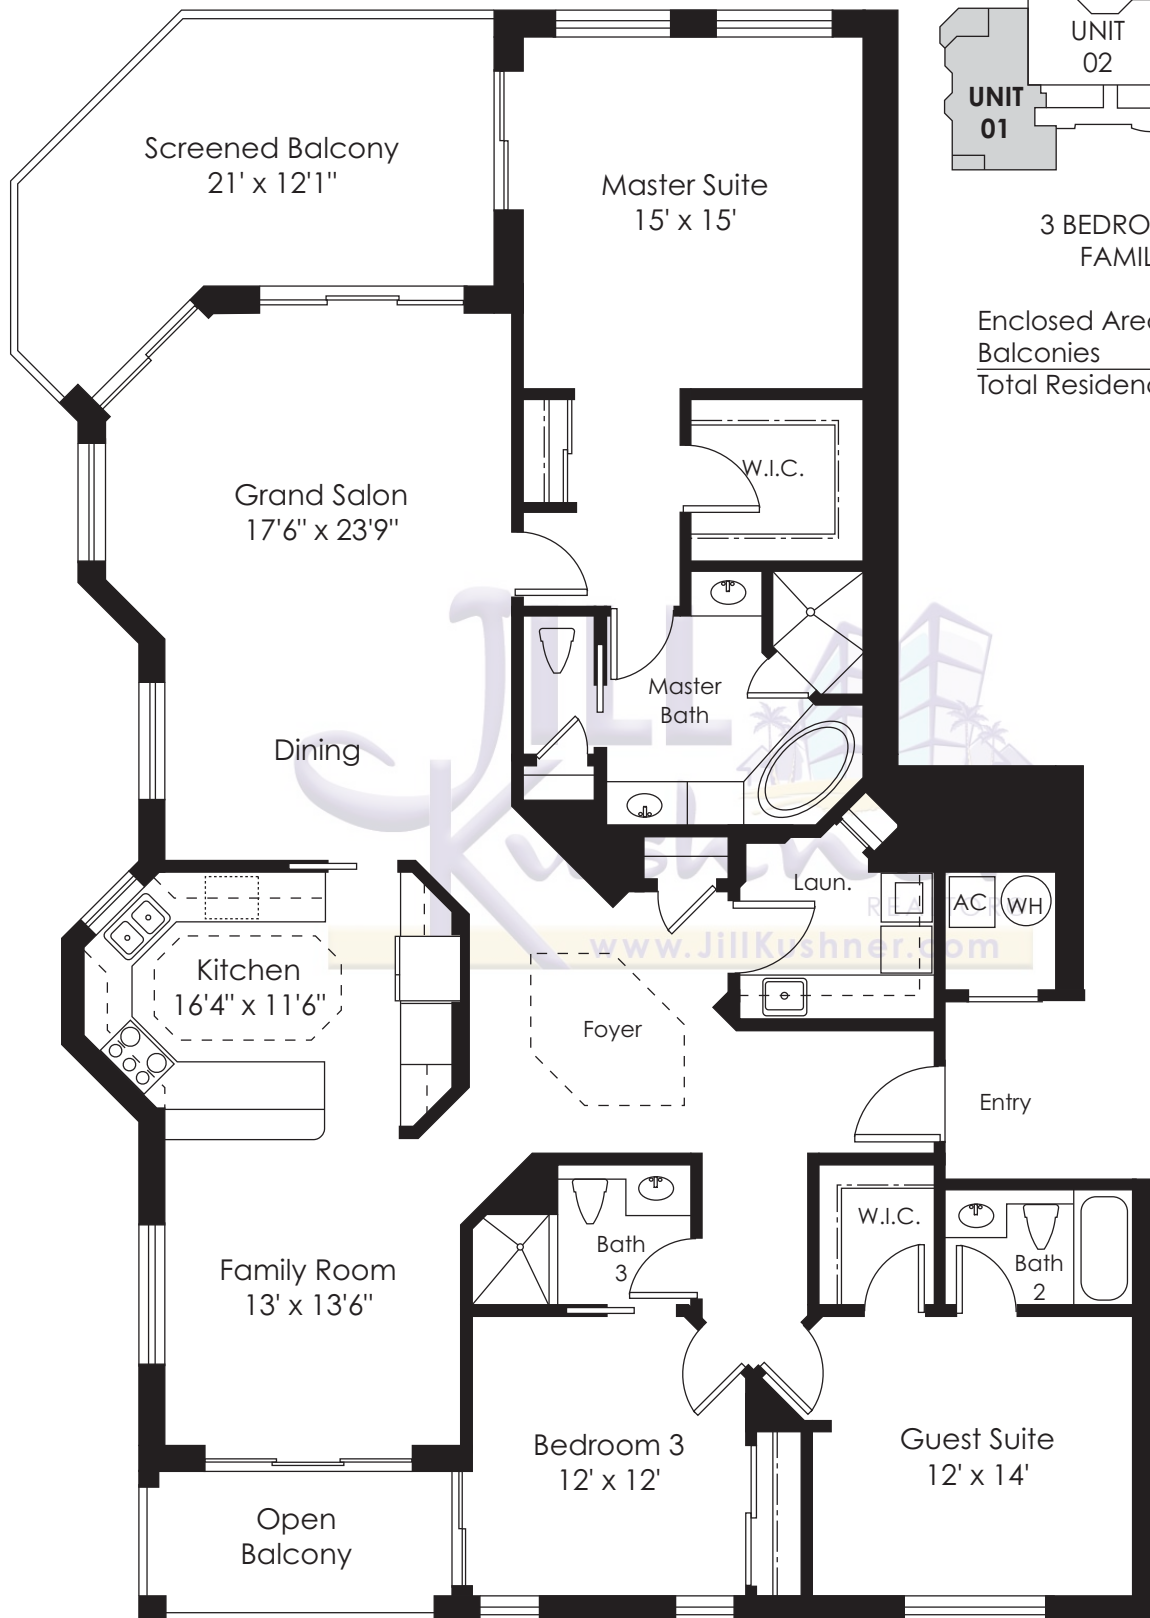

Sorrento Residence 01

3 BEDROOM, 3 BATH,
FAMILY ROOM

Enclosed Area	2,342 Sq. Ft.
Balconies	342 Sq. Ft.
Total Residence	2,684 Sq. Ft.

Direct: 239.691.5505
 JillBKushner@aol.com
 www.JillKushner.com

Sorrento Residence 02

2 BEDROOM, 2.5 BATH,

Enclosed Area	1,977 Sq. Ft.
Balcony	214 Sq. Ft.
Total Residence	2,191 Sq. Ft.

Direct: 239.691.5505
 JillBKushner@aol.com
 www.JillKushner.com

Sorrento Residence 03

2 BEDROOM, 2.5 BATH,

Enclosed Area	1,930 Sq. Ft.
Balcony	214 Sq. Ft.
Total Residence	2,144 Sq. Ft.

Direct: 239.691.5505
 JillBKushner@aol.com
 www.JillKushner.com

Sorrento Residence 04

3 BEDROOM, 3 BATH,
FAMILY ROOM

Enclosed Area	2,342 Sq. Ft.
Balconies	342 Sq. Ft.
Total Residence	2,684 Sq. Ft.

Direct: 239.691.5505
 JillBKushner@aol.com
 www.JillKushner.com

Sorrento Penthouse 01

3 BEDROOM, 3 BATH,
FAMILY ROOM

Enclosed Area	2,818 Sq. Ft.
Balconies	342 Sq. Ft.
Total Residence	3,160 Sq. Ft.

Direct: 239.691.5505
JillBKushner@aol.com
www.JillKushner.com