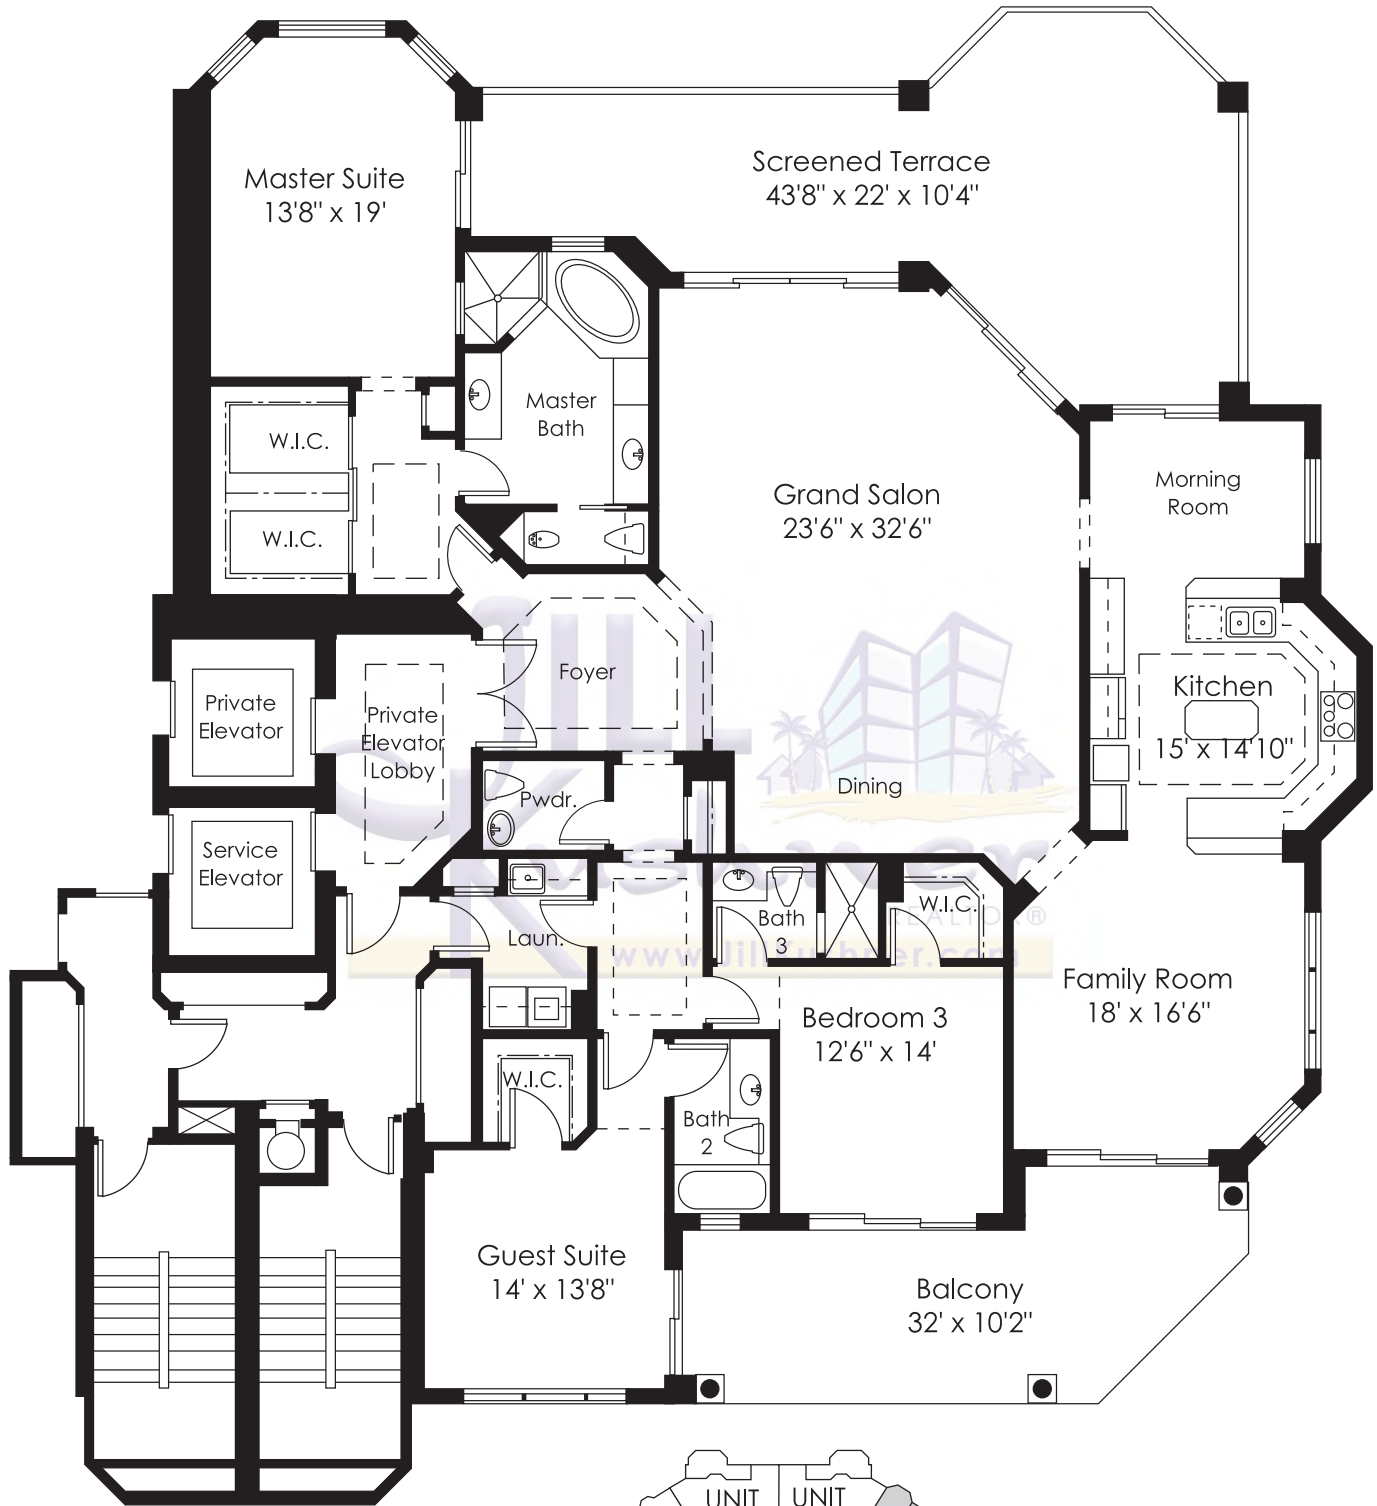

# Palermo Residence 01

3 BEDROOM, 3.5 BATH,  
FAMILY ROOM

Enclosed Area	3,240 Sq. Ft.
Terrace	520 Sq. Ft.
Balcony	350 Sq. Ft.
<b>Total Residence</b>	<b>4,110 Sq. Ft.</b>

Direct: 239.691.5505  
[JillBKushner@aol.com](mailto:JillBKushner@aol.com)  
[www.JillKushner.com](http://www.JillKushner.com)

# Palermo Residence 02

3 BEDROOM, 3 BATH,  
FAMILY ROOM

Enclosed Area	2,910 Sq. Ft.
Terrace	500 Sq. Ft.
Balcony	120 Sq. Ft.
<b>Total Residence</b>	<b>3,530 Sq. Ft.</b>

Direct: 239.691.5505  
 JillBKushner@aol.com  
 www.JillKushner.com

# Palermo Residence 03

3 BEDROOM, 3 BATH,  
FAMILY ROOM

Enclosed Area	2,910 Sq. Ft.
Terrace	500 Sq. Ft.
Balcony	120 Sq. Ft.
<b>Total Residence</b>	<b>3,530 Sq. Ft.</b>

Direct: 239.691.5505  
 JillBKushner@aol.com  
 www.JillKushner.com

# Palermo Residence 04

3 BEDROOM, 3.5 BATH,  
FAMILY ROOM

Enclosed Area	3,295 Sq. Ft.
Terrace	590 Sq. Ft.
Balcony	330 Sq. Ft.
<b>Total Residence</b>	<b>4,215 Sq. Ft.</b>

Direct: 239.691.5505  
[JillBKushner@aol.com](mailto:JillBKushner@aol.com)  
[www.JillKushner.com](http://www.JillKushner.com)