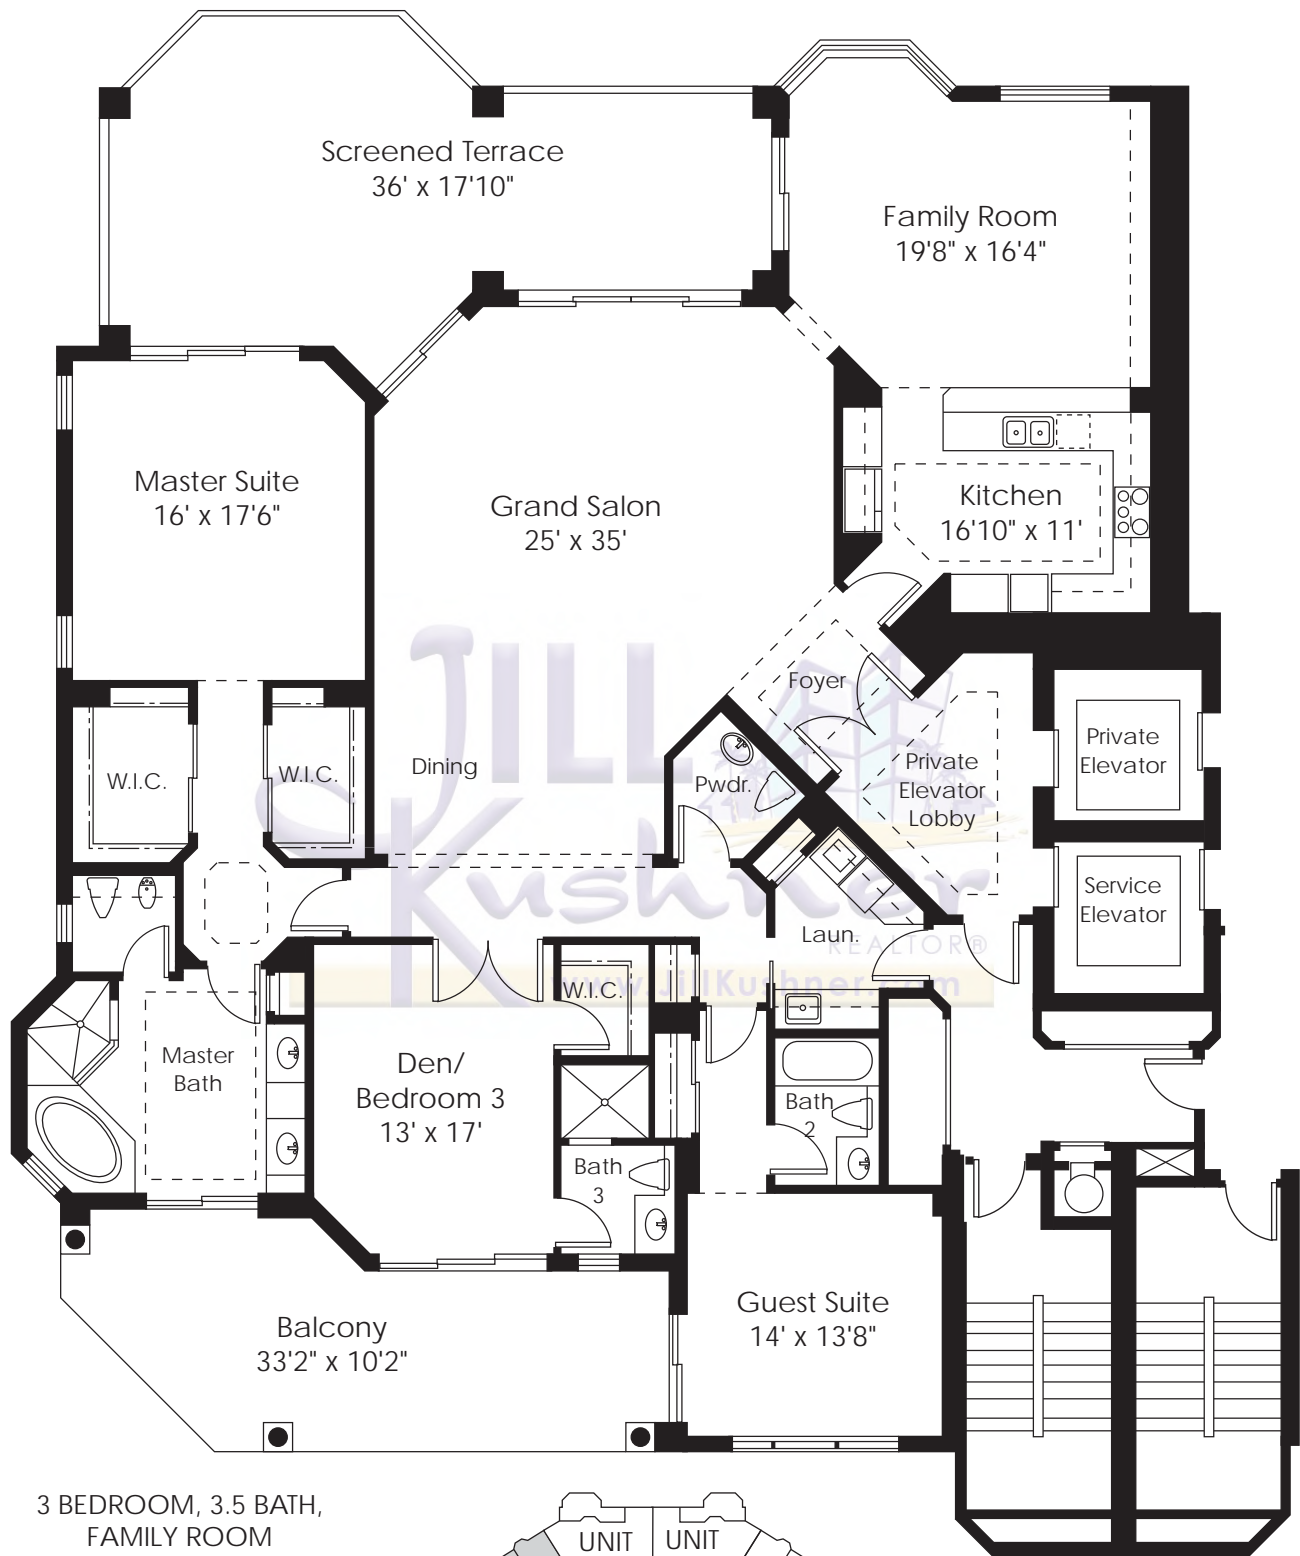

# Palermo Residence 01

3 BEDROOM, 3.5 BATH,  
FAMILY ROOM

Enclosed Area	3,240 Sq. Ft.
Terrace	520 Sq. Ft.
Balcony	350 Sq. Ft.
<b>Total Residence</b>	<b>4,110 Sq. Ft.</b>

Direct: 239.691.5505  
[JillBKushner@aol.com](mailto:JillBKushner@aol.com)  
[www.JillKushner.com](http://www.JillKushner.com)

# Palermo Residence 02

3 BEDROOM, 3 BATH,  
FAMILY ROOM

Enclosed Area	2,910 Sq. Ft.
Terrace	500 Sq. Ft.
Balcony	120 Sq. Ft.
<b>Total Residence</b>	<b>3,530 Sq. Ft.</b>

Direct: 239.691.5505  
 JillBKushner@aol.com  
 www.JillKushner.com

# Palermo Residence 03

3 BEDROOM, 3 BATH,  
FAMILY ROOM

Enclosed Area	2,910 Sq. Ft.
Terrace	500 Sq. Ft.
Balcony	120 Sq. Ft.
<b>Total Residence</b>	<b>3,530 Sq. Ft.</b>

Direct: 239.691.5505  
 JillBKushner@aol.com  
 www.JillKushner.com

# Palermo Residence 04

3 BEDROOM, 3.5 BATH,  
FAMILY ROOM

Enclosed Area	3,295 Sq. Ft.
Terrace	590 Sq. Ft.
Balcony	330 Sq. Ft.
<b>Total Residence</b>	<b>4,215 Sq. Ft.</b>

Direct: 239.691.5505  
[JillBKushner@aol.com](mailto:JillBKushner@aol.com)  
[www.JillKushner.com](http://www.JillKushner.com)