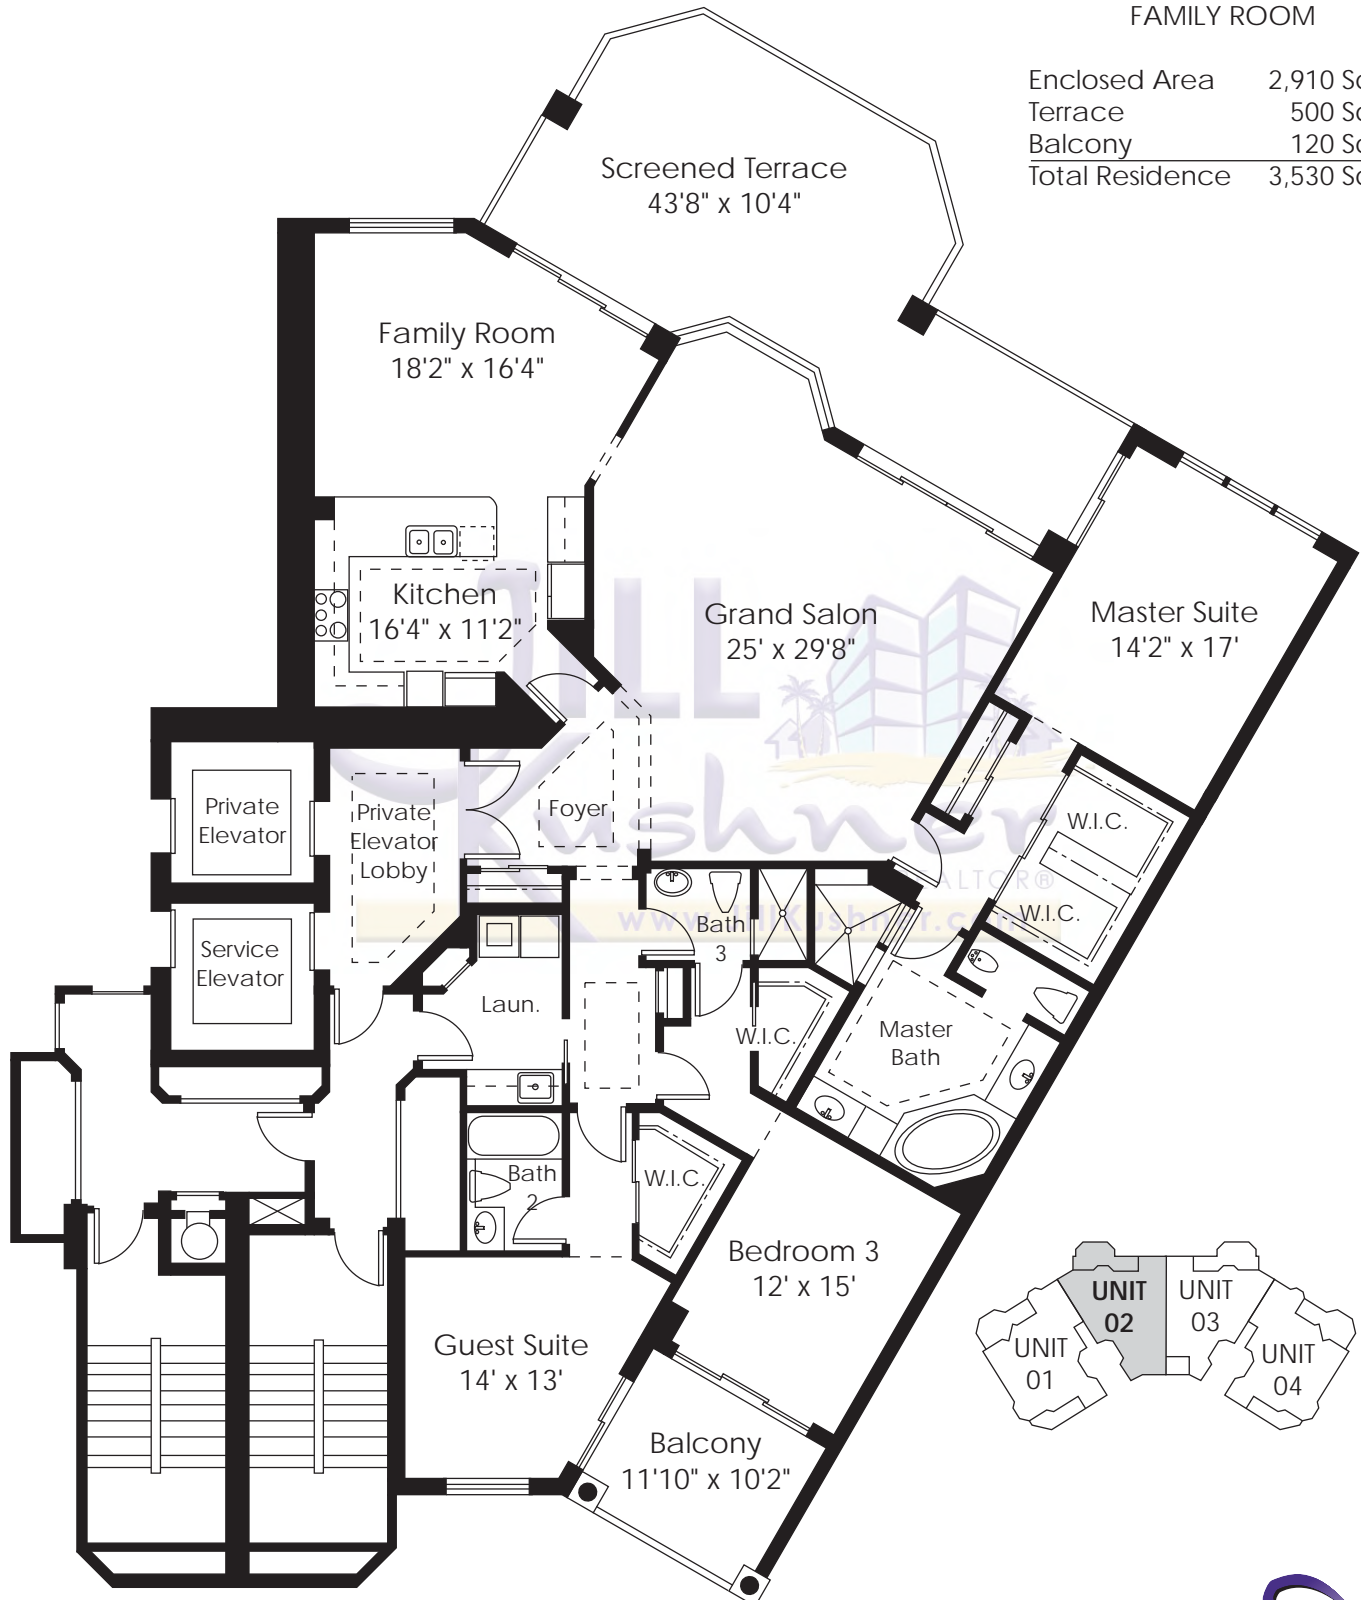

# Palermo Residence 01

3 BEDROOM, 3.5 BATH,  
FAMILY ROOM

Enclosed Area	3,240 Sq. Ft.
Terrace	520 Sq. Ft.
Balcony	350 Sq. Ft.
<b>Total Residence</b>	<b>4,110 Sq. Ft.</b>

Direct: 239.691.5505  
[JillBKushner@aol.com](mailto:JillBKushner@aol.com)  
[www.JillKushner.com](http://www.JillKushner.com)

# Palermo Residence 02

3 BEDROOM, 3 BATH,  
FAMILY ROOM

Enclosed Area	2,910 Sq. Ft.
Terrace	500 Sq. Ft.
Balcony	120 Sq. Ft.
<b>Total Residence</b>	<b>3,530 Sq. Ft.</b>

Direct: 239.691.5505  
 JillBKushner@aol.com  
 www.JillKushner.com

# Palermo Residence 03

3 BEDROOM, 3 BATH,  
FAMILY ROOM

Enclosed Area	2,910 Sq. Ft.
Terrace	500 Sq. Ft.
Balcony	120 Sq. Ft.
<b>Total Residence</b>	<b>3,530 Sq. Ft.</b>

Direct: 239.691.5505  
 JillBKushner@aol.com  
 www.JillKushner.com

# Palermo Residence 04

3 BEDROOM, 3.5 BATH,  
FAMILY ROOM

Enclosed Area	3,295 Sq. Ft.
Terrace	590 Sq. Ft.
Balcony	330 Sq. Ft.
<b>Total Residence</b>	<b>4,215 Sq. Ft.</b>

Direct: 239.691.5505  
[JillBKushner@aol.com](mailto:JillBKushner@aol.com)  
[www.JillKushner.com](http://www.JillKushner.com)