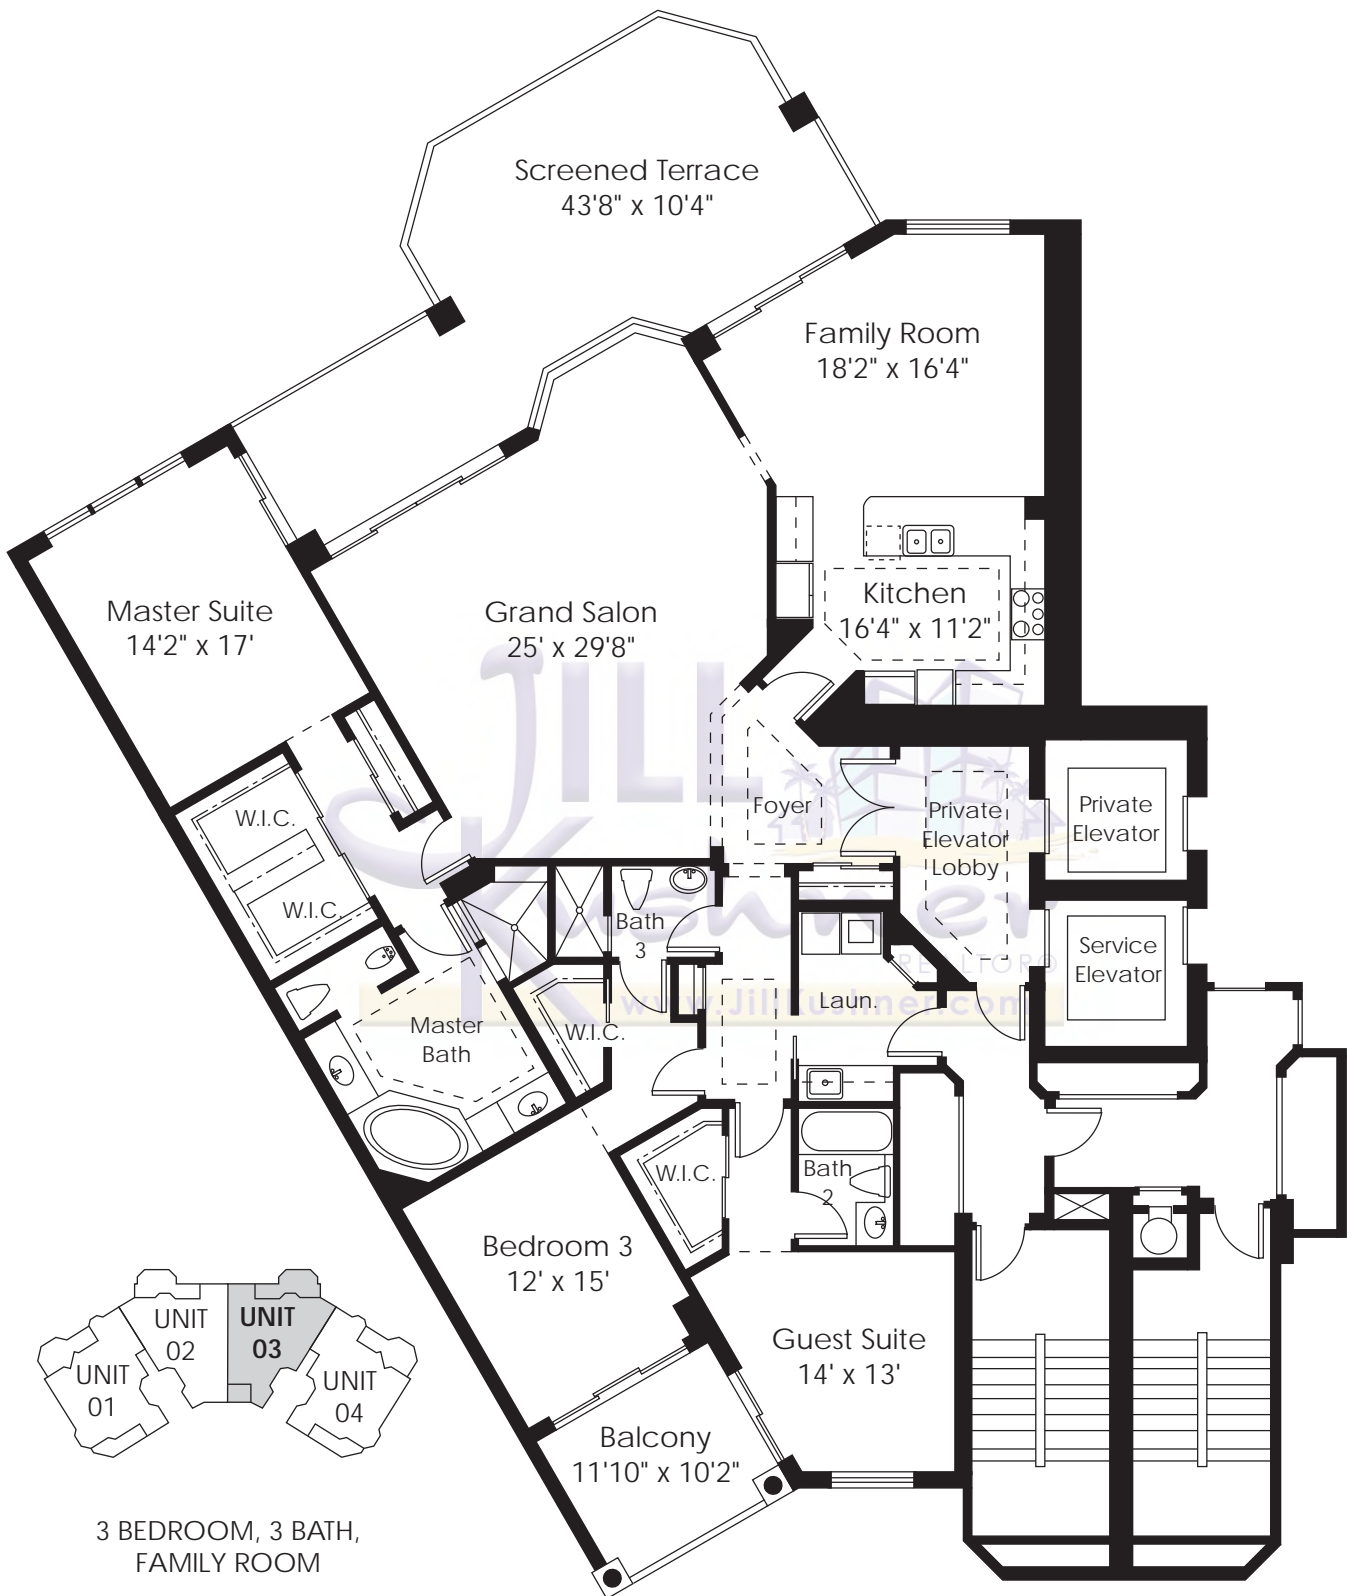

# Palermo Residence 01

3 BEDROOM, 3.5 BATH,  
FAMILY ROOM

Enclosed Area	3,240 Sq. Ft.
Terrace	520 Sq. Ft.
Balcony	350 Sq. Ft.
<b>Total Residence</b>	<b>4,110 Sq. Ft.</b>

Direct: 239.691.5505  
[JillBKushner@aol.com](mailto:JillBKushner@aol.com)  
[www.JillKushner.com](http://www.JillKushner.com)

# Palermo Residence 02

3 BEDROOM, 3 BATH,  
FAMILY ROOM

Enclosed Area	2,910 Sq. Ft.
Terrace	500 Sq. Ft.
Balcony	120 Sq. Ft.
<b>Total Residence</b>	<b>3,530 Sq. Ft.</b>

Direct: 239.691.5505  
 JillBKushner@aol.com  
 www.JillKushner.com

# Palermo Residence 03

3 BEDROOM, 3 BATH,  
FAMILY ROOM

Enclosed Area	2,910 Sq. Ft.
Terrace	500 Sq. Ft.
Balcony	120 Sq. Ft.
<b>Total Residence</b>	<b>3,530 Sq. Ft.</b>

Direct: 239.691.5505  
 JillBKushner@aol.com  
 www.JillKushner.com

# Palermo Residence 04

3 BEDROOM, 3.5 BATH,  
FAMILY ROOM

Enclosed Area	3,295 Sq. Ft.
Terrace	590 Sq. Ft.
Balcony	330 Sq. Ft.
<b>Total Residence</b>	<b>4,215 Sq. Ft.</b>

Direct: 239.691.5505  
[JillBKushner@aol.com](mailto:JillBKushner@aol.com)  
[www.JillKushner.com](http://www.JillKushner.com)