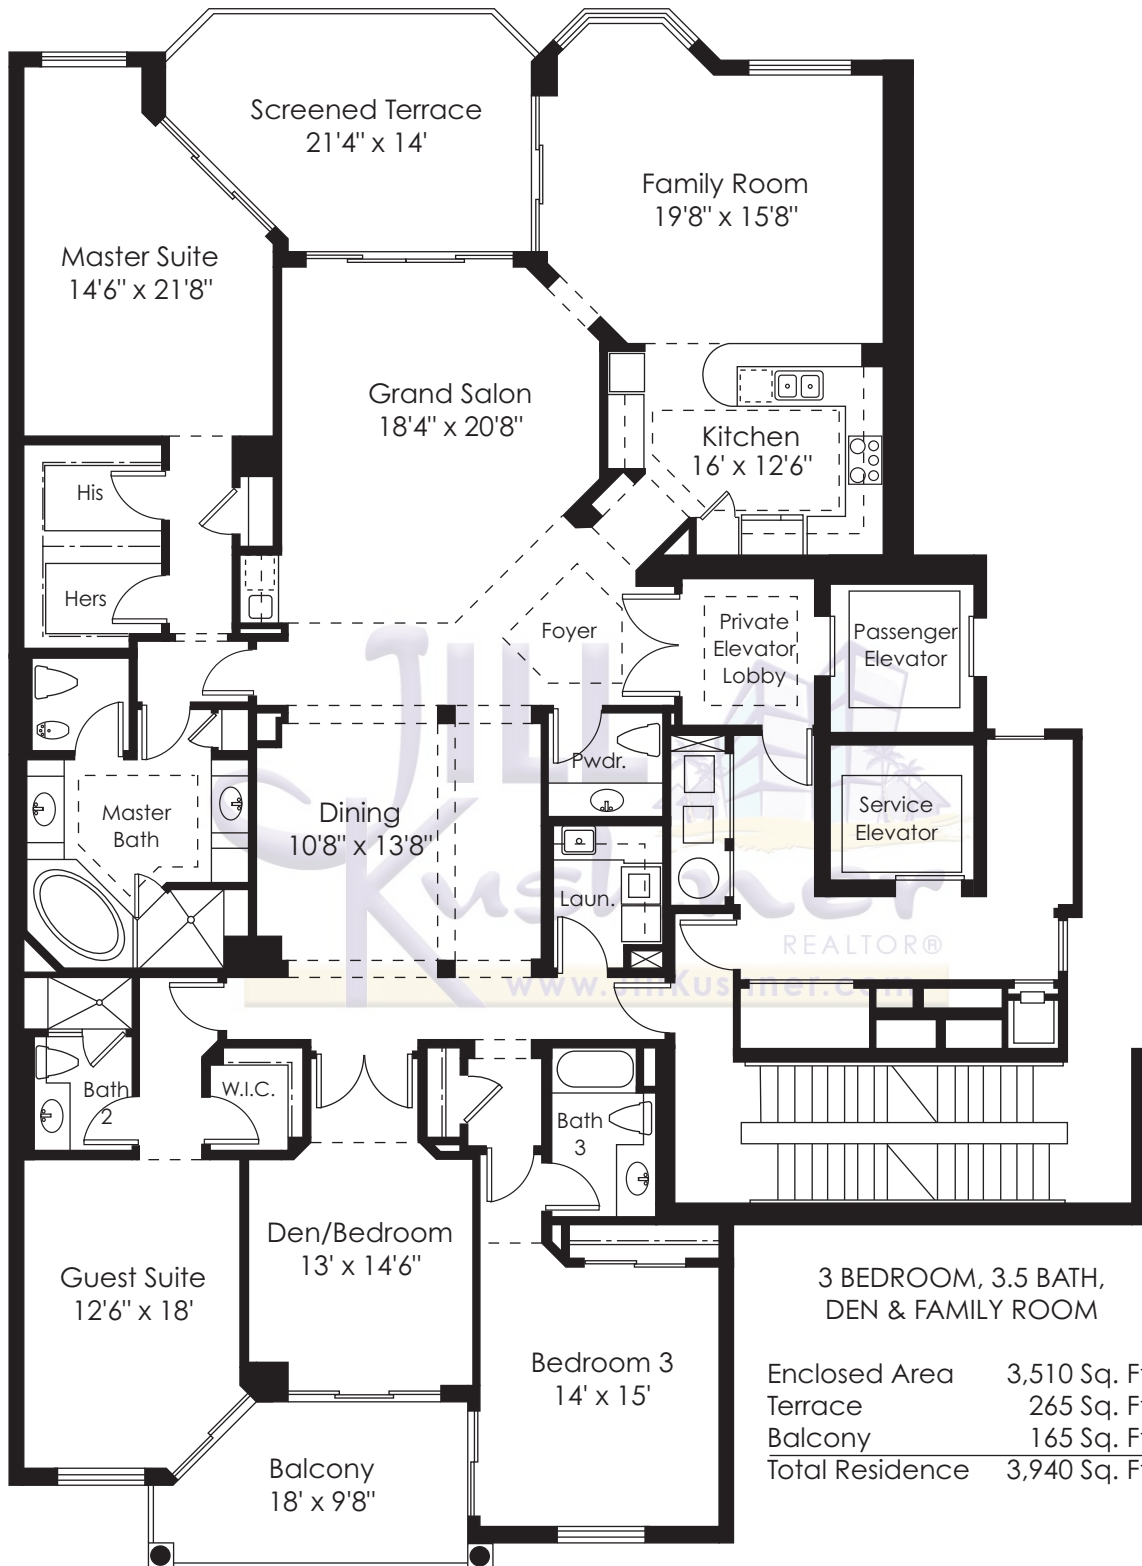

La Scala Residence 01

3 BEDROOM, 4.5 BATH,
DEN & FAMILY ROOM

Enclosed Area	4,068 Sq. Ft.
Terrace	545 Sq. Ft.
Balcony	375 Sq. Ft.
Total Residence	4,988 Sq. Ft.

Direct: 239.691.5505
 JillBKushner@aol.com
 www.JillKushner.com

La Scala Residence 02

3 BEDROOM, 3.5 BATH,
DEN & FAMILY ROOM

Enclosed Area	3,510 Sq. Ft.
Terrace	265 Sq. Ft.
Balcony	165 Sq. Ft.
Total Residence	3,940 Sq. Ft.

Direct: 239.691.5505
 JillBKushner@aol.com
 www.JillKushner.com

La Scala Residence 03

Direct: 239.691.5505
 JillBKushner@aol.com
 www.JillKushner.com

La Scala Residence 04

3 BEDROOM, 4.5 BATH,
DEN & FAMILY ROOM

Enclosed Area	4,260 Sq. Ft.
Terrace	780 Sq. Ft.
Balcony	100 Sq. Ft.
Total Residence	5,140 Sq. Ft.