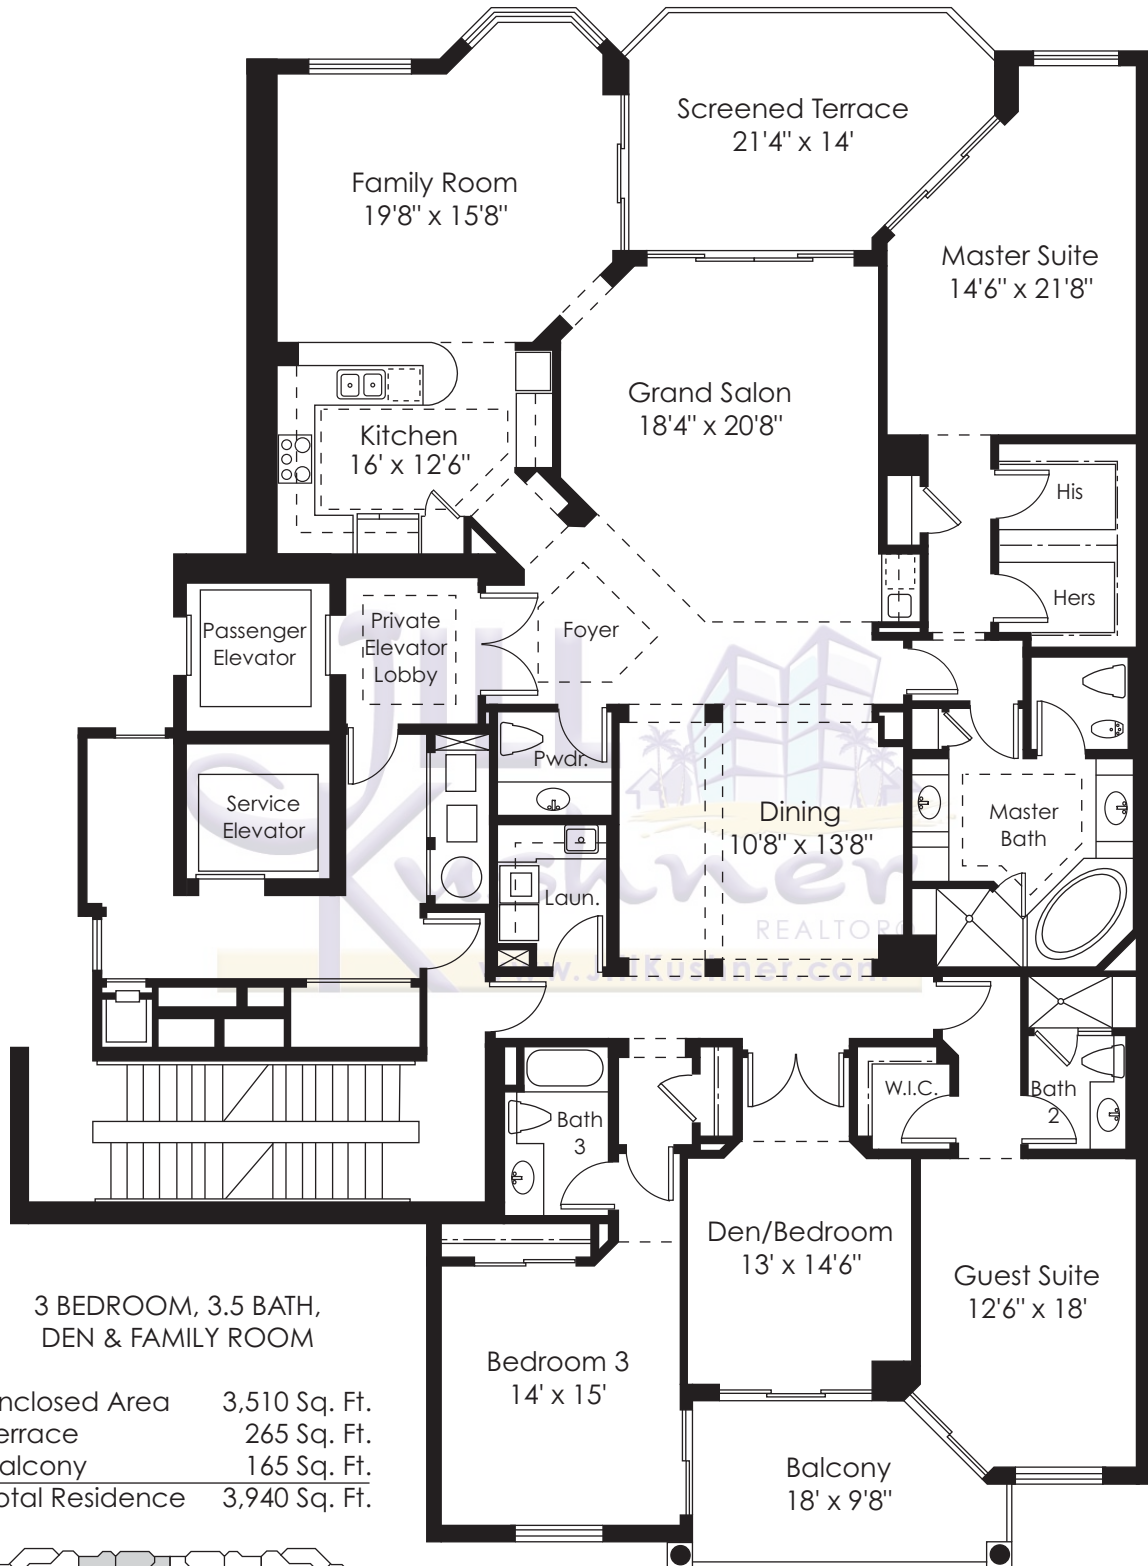

La Scala Residence 01

3 BEDROOM, 4.5 BATH,
DEN & FAMILY ROOM

Enclosed Area	4,068 Sq. Ft.
Terrace	545 Sq. Ft.
Balcony	375 Sq. Ft.
Total Residence	4,988 Sq. Ft.

Direct: 239.691.5505
 JillBKushner@aol.com
 www.JillKushner.com

La Scala Residence 02

3 BEDROOM, 3.5 BATH,
DEN & FAMILY ROOM

Enclosed Area	3,510 Sq. Ft.
Terrace	265 Sq. Ft.
Balcony	165 Sq. Ft.
Total Residence	3,940 Sq. Ft.

Direct: 239.691.5505
 JillBKushner@aol.com
 www.JillKushner.com

La Scala Residence 03

Direct: 239.691.5505
 JillBKushner@aol.com
 www.JillKushner.com

La Scala Residence 04

3 BEDROOM, 4.5 BATH,
DEN & FAMILY ROOM

Enclosed Area	4,260 Sq. Ft.
Terrace	780 Sq. Ft.
Balcony	100 Sq. Ft.
Total Residence	5,140 Sq. Ft.