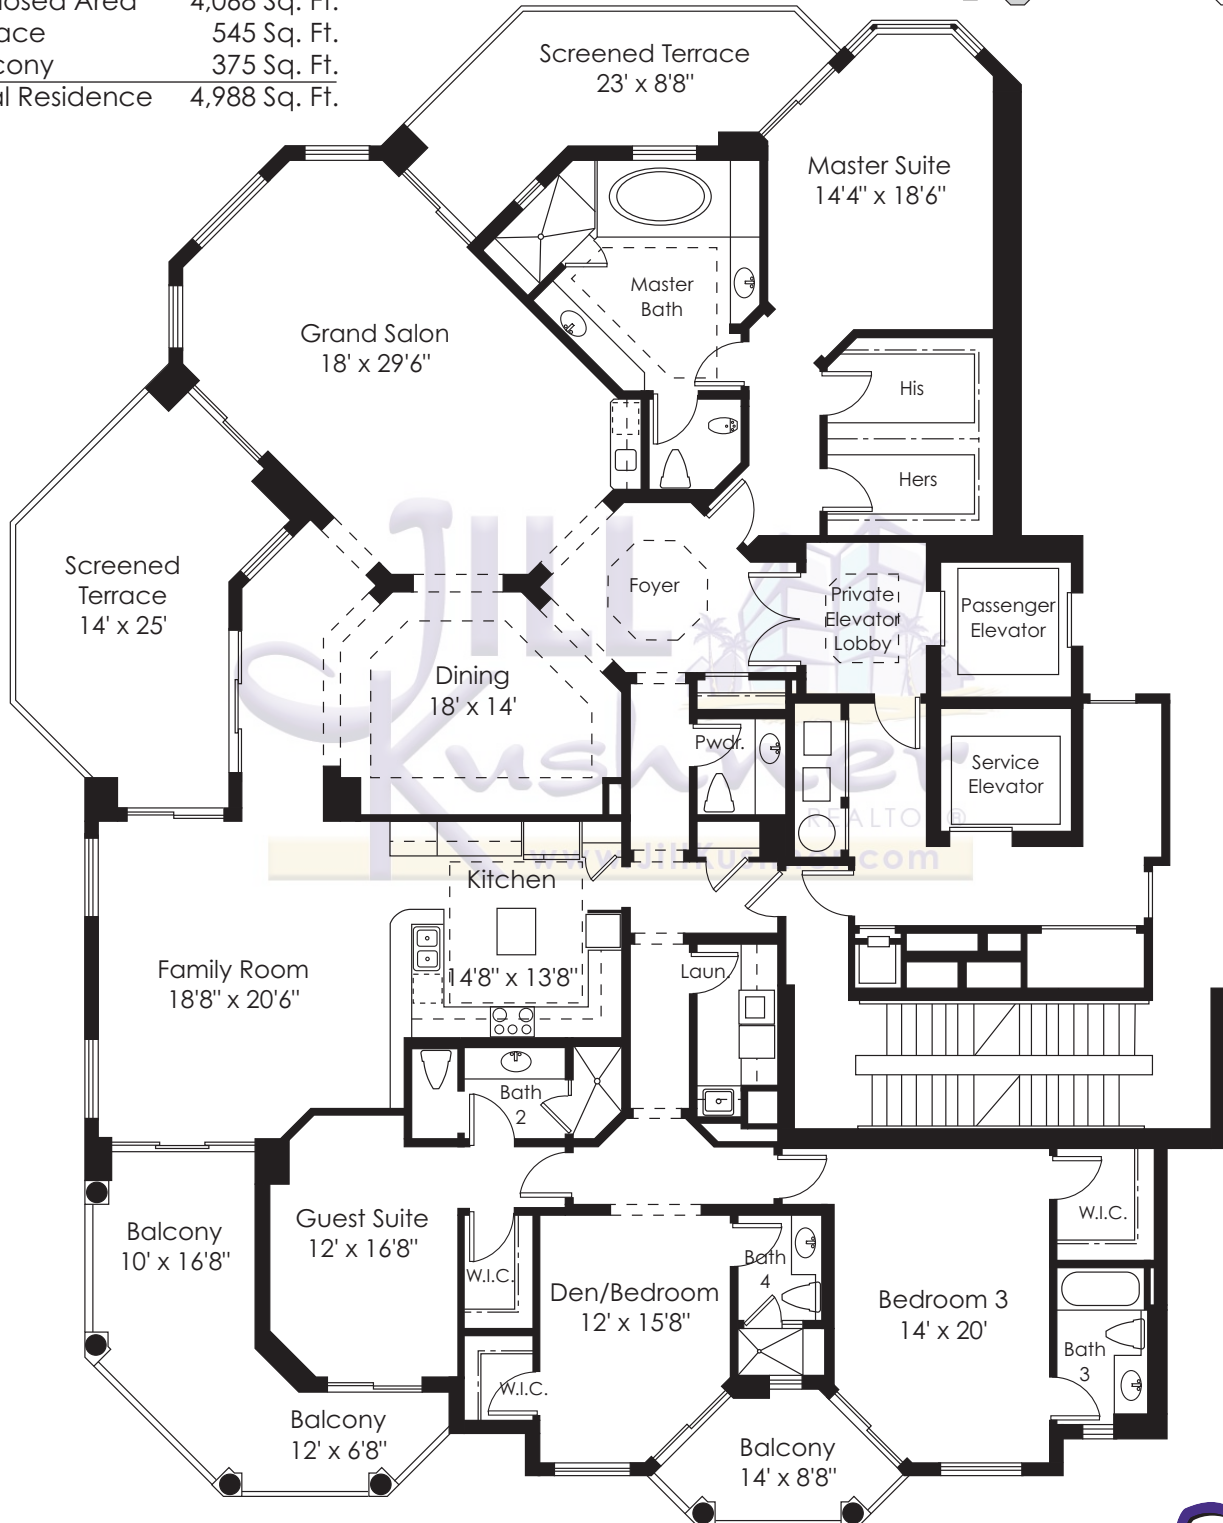

La Scala Residence 01

3 BEDROOM, 4.5 BATH,
DEN & FAMILY ROOM

Enclosed Area	4,068 Sq. Ft.
Terrace	545 Sq. Ft.
Balcony	375 Sq. Ft.
Total Residence	4,988 Sq. Ft.

Direct: 239.691.5505
 JillBKushner@aol.com
 www.JillKushner.com

La Scala Residence 02

3 BEDROOM, 3.5 BATH,
DEN & FAMILY ROOM

Enclosed Area	3,510 Sq. Ft.
Terrace	265 Sq. Ft.
Balcony	165 Sq. Ft.
Total Residence	3,940 Sq. Ft.

Direct: 239.691.5505
 JillBKushner@aol.com
 www.JillKushner.com

La Scala Residence 03

Direct: 239.691.5505
 JillBKushner@aol.com
 www.JillKushner.com

La Scala Residence 04

3 BEDROOM, 4.5 BATH,
DEN & FAMILY ROOM

Enclosed Area	4,260 Sq. Ft.
Terrace	780 Sq. Ft.
Balcony	100 Sq. Ft.
Total Residence	5,140 Sq. Ft.