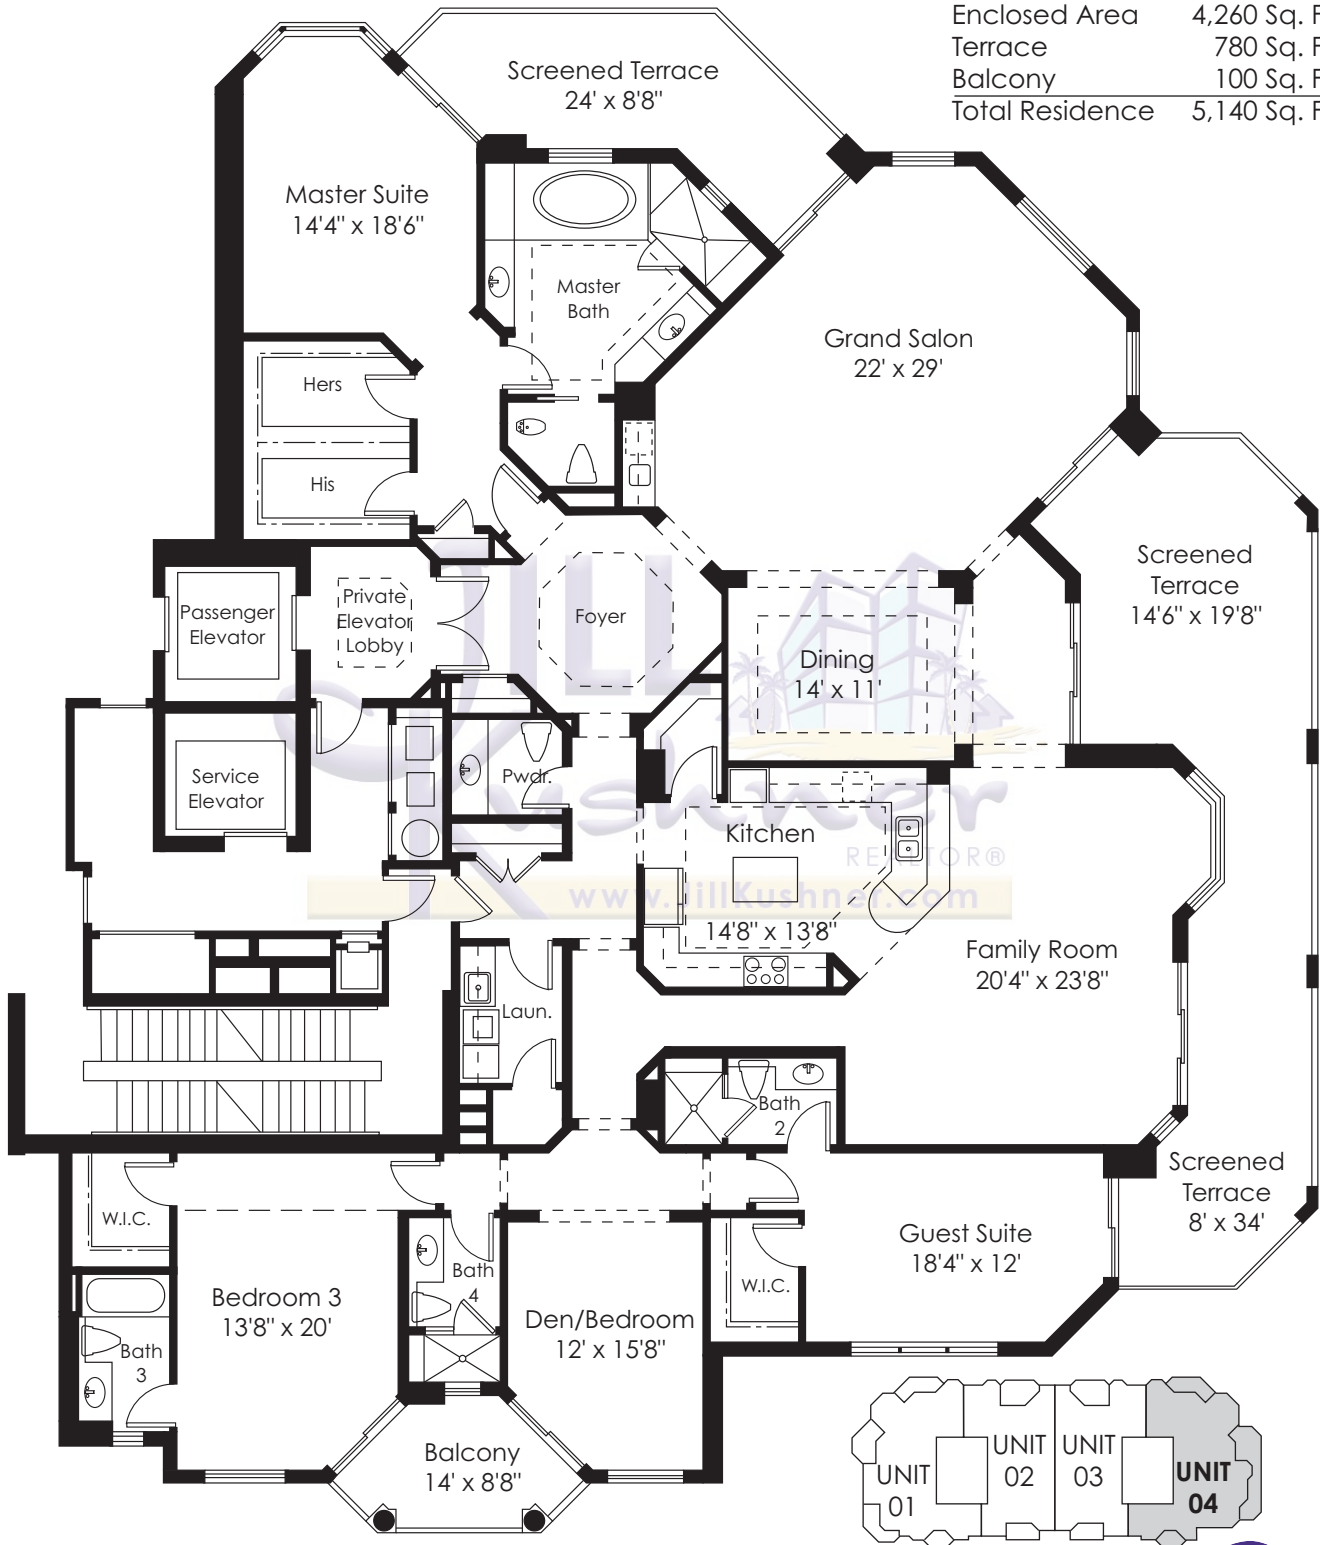

La Scala Residence 01

3 BEDROOM, 4.5 BATH,
DEN & FAMILY ROOM

Enclosed Area	4,068 Sq. Ft.
Terrace	545 Sq. Ft.
Balcony	375 Sq. Ft.
Total Residence	4,988 Sq. Ft.

Direct: 239.691.5505
 JillBKushner@aol.com
 www.JillKushner.com

La Scala Residence 02

3 BEDROOM, 3.5 BATH,
DEN & FAMILY ROOM

Enclosed Area	3,510 Sq. Ft.
Terrace	265 Sq. Ft.
Balcony	165 Sq. Ft.
Total Residence	3,940 Sq. Ft.

Direct: 239.691.5505
 JillBKushner@aol.com
 www.JillKushner.com

La Scala Residence 03

Direct: 239.691.5505
 JillBKushner@aol.com
 www.JillKushner.com

La Scala Residence 04

3 BEDROOM, 4.5 BATH,
DEN & FAMILY ROOM

Enclosed Area	4,260 Sq. Ft.
Terrace	780 Sq. Ft.
Balcony	100 Sq. Ft.
Total Residence	5,140 Sq. Ft.