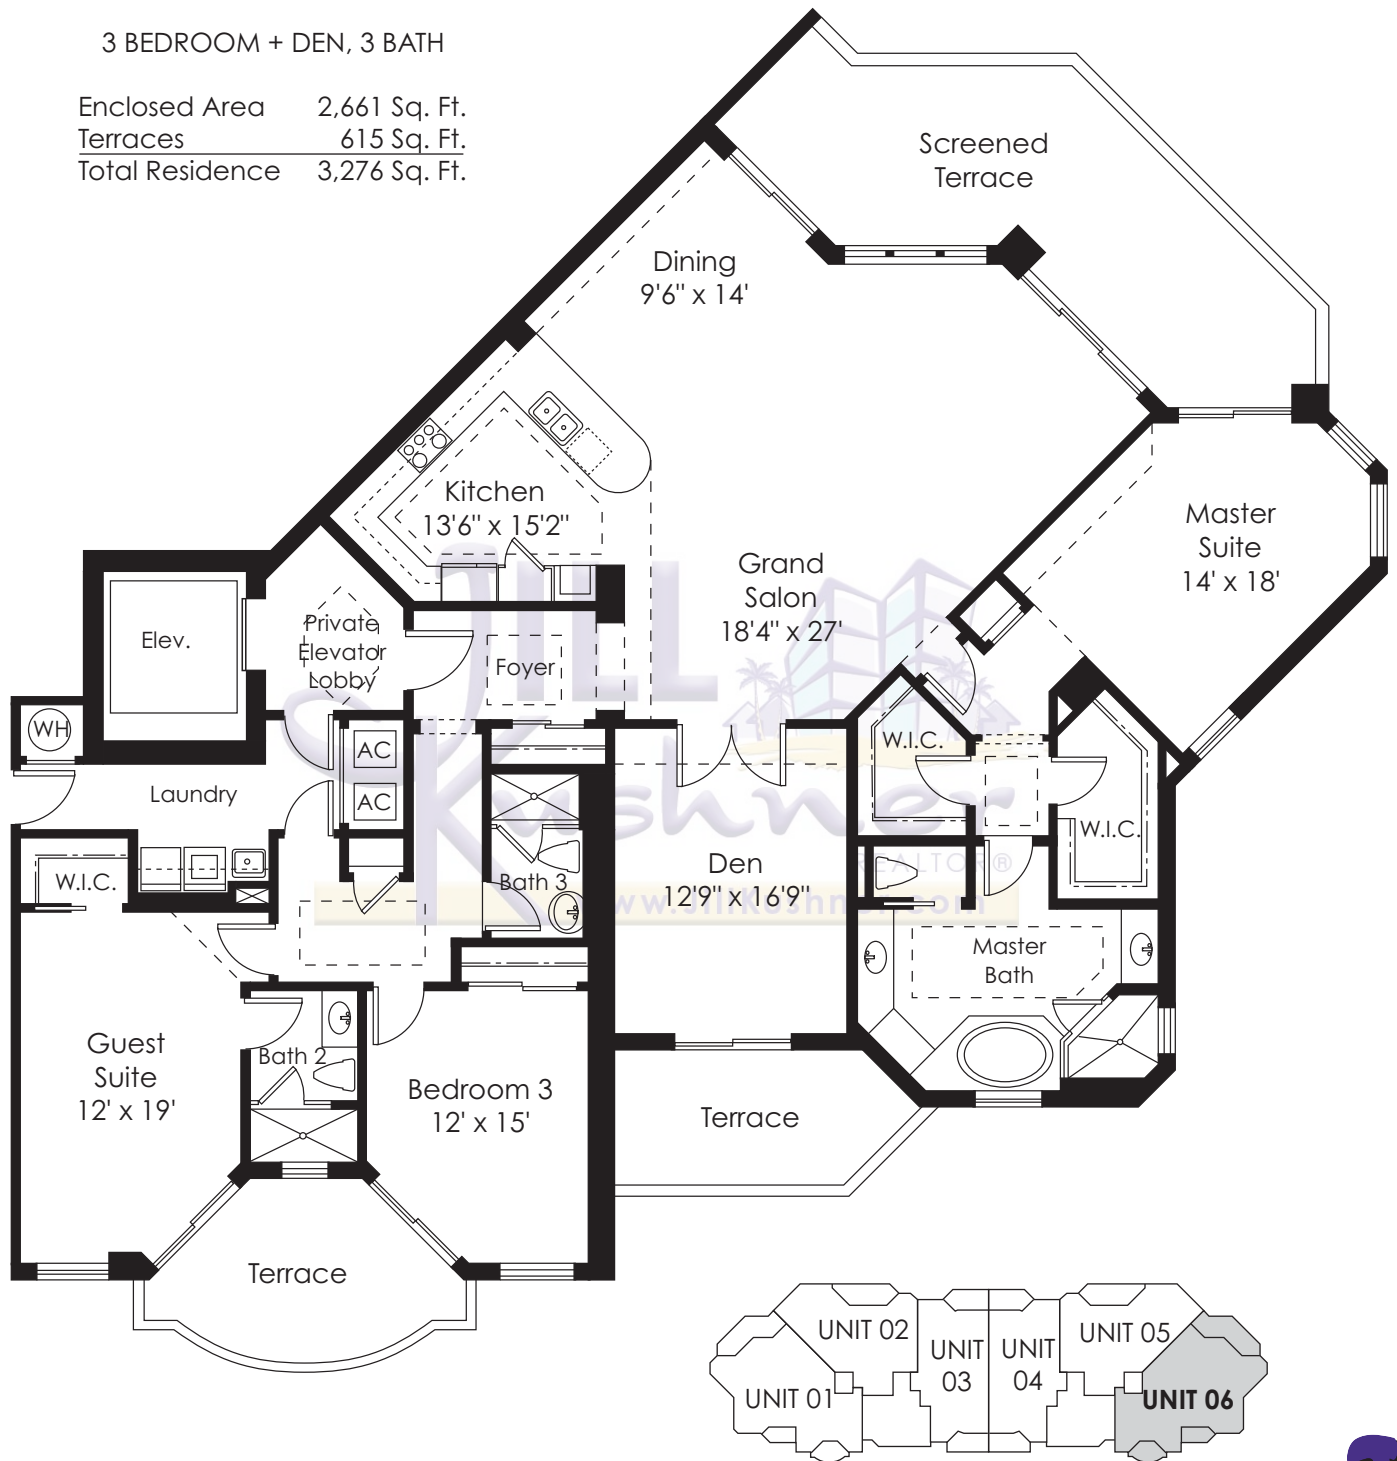

# Florescencia Residence 02

2 BEDROOM + DEN, 2.5 BATH

Enclosed Area	2,273 Sq. Ft.
Terrace	305 Sq. Ft.
Total Residence	2,578 Sq. Ft.

Direct: 239.691.5505  
JillBKushner@aol.com  
www.JillKushner.com

# Florescencia Residence 04

3 BEDROOM, 3 BATH

Enclosed Area	2,086 Sq. Ft.
Terrace	365 Sq. Ft.
<b>Total Residence</b>	<b>2,451 Sq. Ft.</b>

Direct: 239.691.5505  
 JillBKushner@aol.com  
 www.JillKushner.com

# Florencia Residence 05

2 BEDROOM + DEN, 2.5 BATH

Enclosed Area	2,273 Sq. Ft.
Terrace	305 Sq. Ft.
<b>Total Residence</b>	<b>2,578 Sq. Ft.</b>

Direct: 239.691.5505  
 JillBKushner@aol.com  
 www.JillKushner.com

# Florescencia Residence 06

3 BEDROOM + DEN, 3 BATH

Enclosed Area 2,661 Sq. Ft.  
 Terraces 615 Sq. Ft.  
 Total Residence 3,276 Sq. Ft.

Direct: 239.691.5505  
 JillBKushner@aol.com  
 www.JillKushner.com