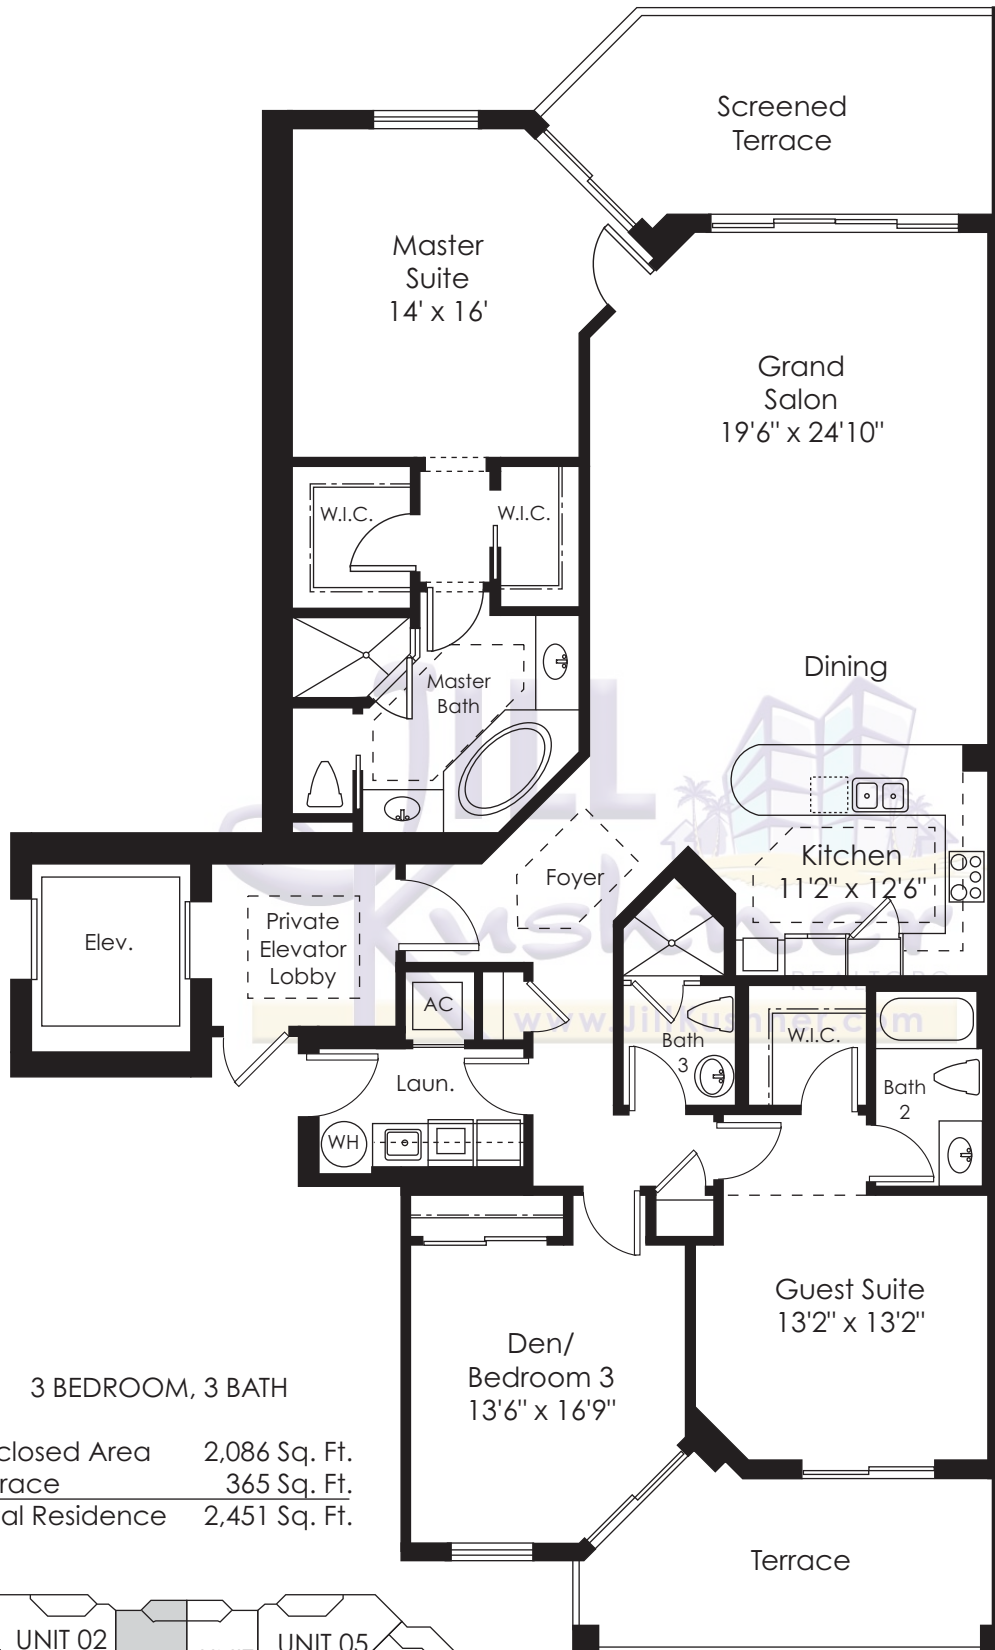

# Florenzia Residence 01

3 BEDROOM + DEN, 3 BATH

Enclosed Area	2,661 Sq. Ft.
Terraces	615 Sq. Ft.
<b>Total Residence</b>	<b>3,276 Sq. Ft.</b>

Direct: 239.691.5505  
 JillBKushner@aol.com  
 www.JillKushner.com

# Florescencia Residence 02

2 BEDROOM + DEN, 2.5 BATH

Enclosed Area	2,273 Sq. Ft.
Terrace	305 Sq. Ft.
Total Residence	2,578 Sq. Ft.

Direct: 239.691.5505  
JillBKushner@aol.com  
www.JillKushner.com

# Florenzia Residence 03

3 BEDROOM, 3 BATH

Enclosed Area	2,086 Sq. Ft.
Terrace	365 Sq. Ft.
<b>Total Residence</b>	<b>2,451 Sq. Ft.</b>

Direct: 239.691.5505  
 JillBKushner@aol.com  
 www.JillKushner.com

# Florescencia Residence 04

3 BEDROOM, 3 BATH

Enclosed Area	2,086 Sq. Ft.
Terrace	365 Sq. Ft.
<b>Total Residence</b>	<b>2,451 Sq. Ft.</b>

Direct: 239.691.5505  
 JillBKushner@aol.com  
 www.JillKushner.com