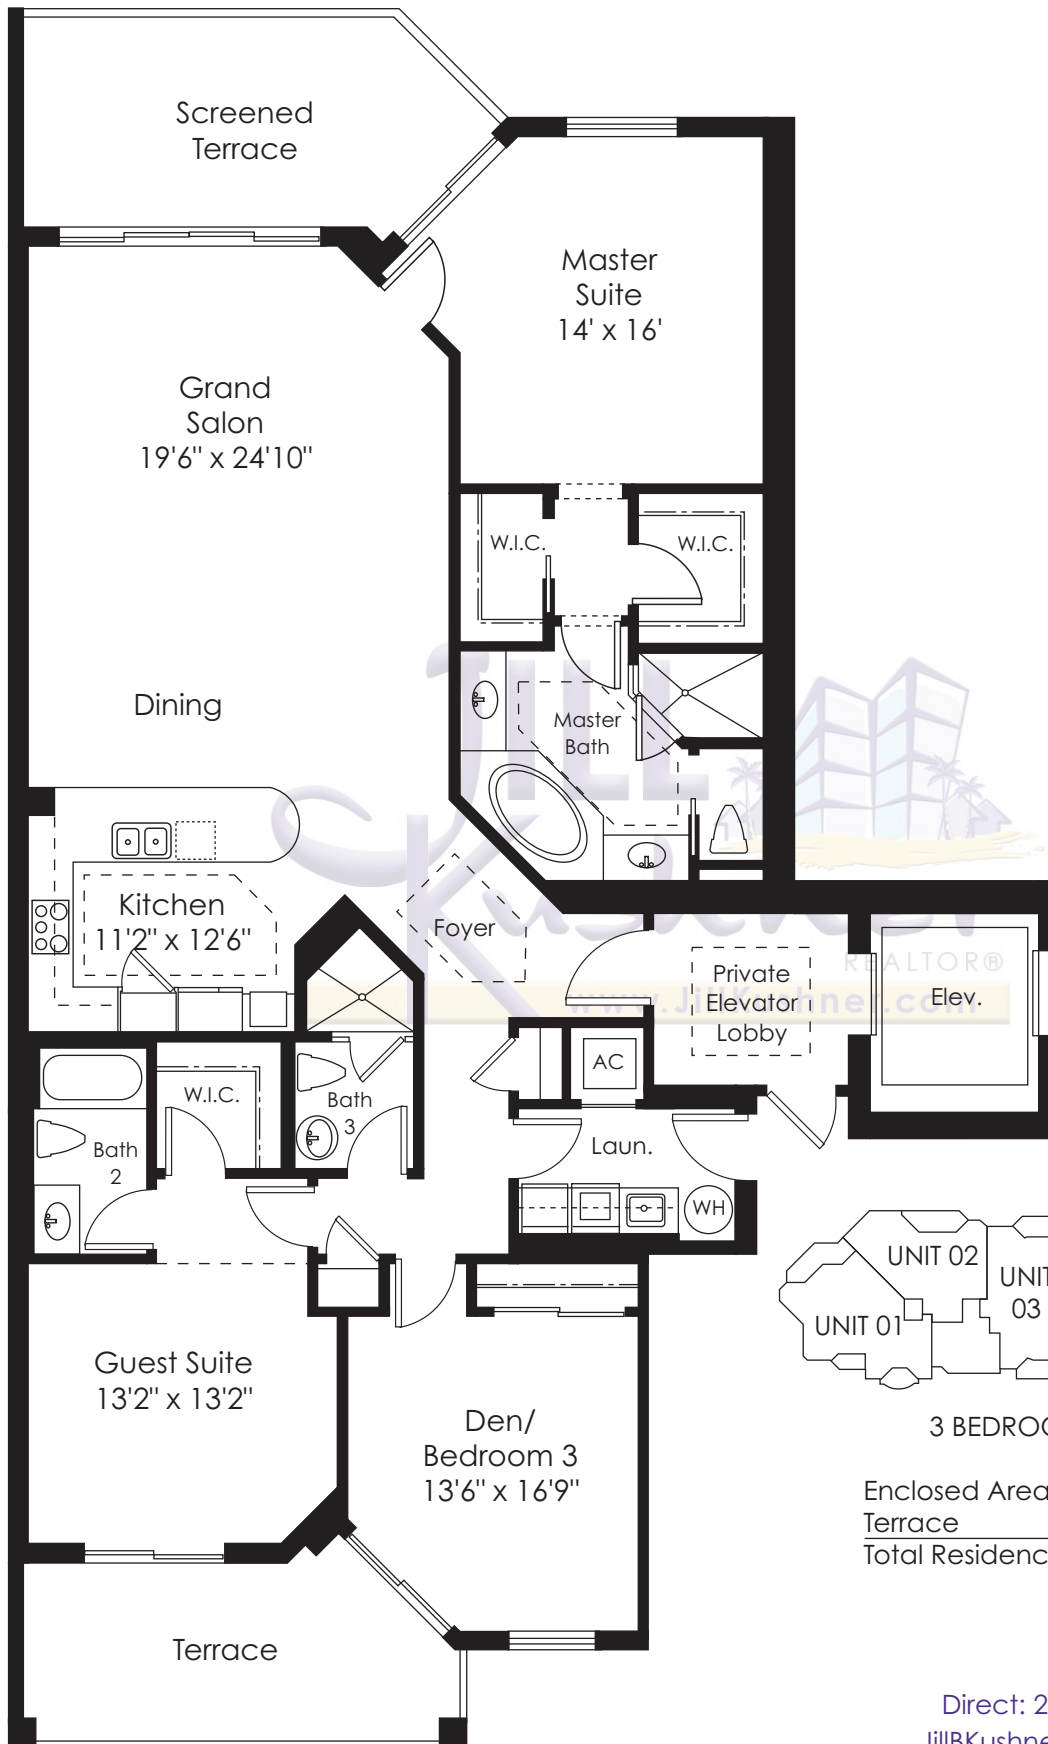

# Florescencia Residence 02

2 BEDROOM + DEN, 2.5 BATH

Enclosed Area	2,273 Sq. Ft.
Terrace	305 Sq. Ft.
Total Residence	2,578 Sq. Ft.

Direct: 239.691.5505  
JillBKushner@aol.com  
www.JillKushner.com

# Florenzia Residence 03

3 BEDROOM, 3 BATH

Enclosed Area	2,086 Sq. Ft.
Terrace	365 Sq. Ft.
<b>Total Residence</b>	<b>2,451 Sq. Ft.</b>

Direct: 239.691.5505  
 JillBKushner@aol.com  
 www.JillKushner.com

# Florescencia Residence 04

3 BEDROOM, 3 BATH

Enclosed Area	2,086 Sq. Ft.
Terrace	365 Sq. Ft.
<b>Total Residence</b>	<b>2,451 Sq. Ft.</b>

Direct: 239.691.5505  
 JillBKushner@aol.com  
 www.JillKushner.com

# Florencia Residence 05

2 BEDROOM + DEN, 2.5 BATH

Enclosed Area	2,273 Sq. Ft.
Terrace	305 Sq. Ft.
<b>Total Residence</b>	<b>2,578 Sq. Ft.</b>

Direct: 239.691.5505  
 JillBKushner@aol.com  
 www.JillKushner.com