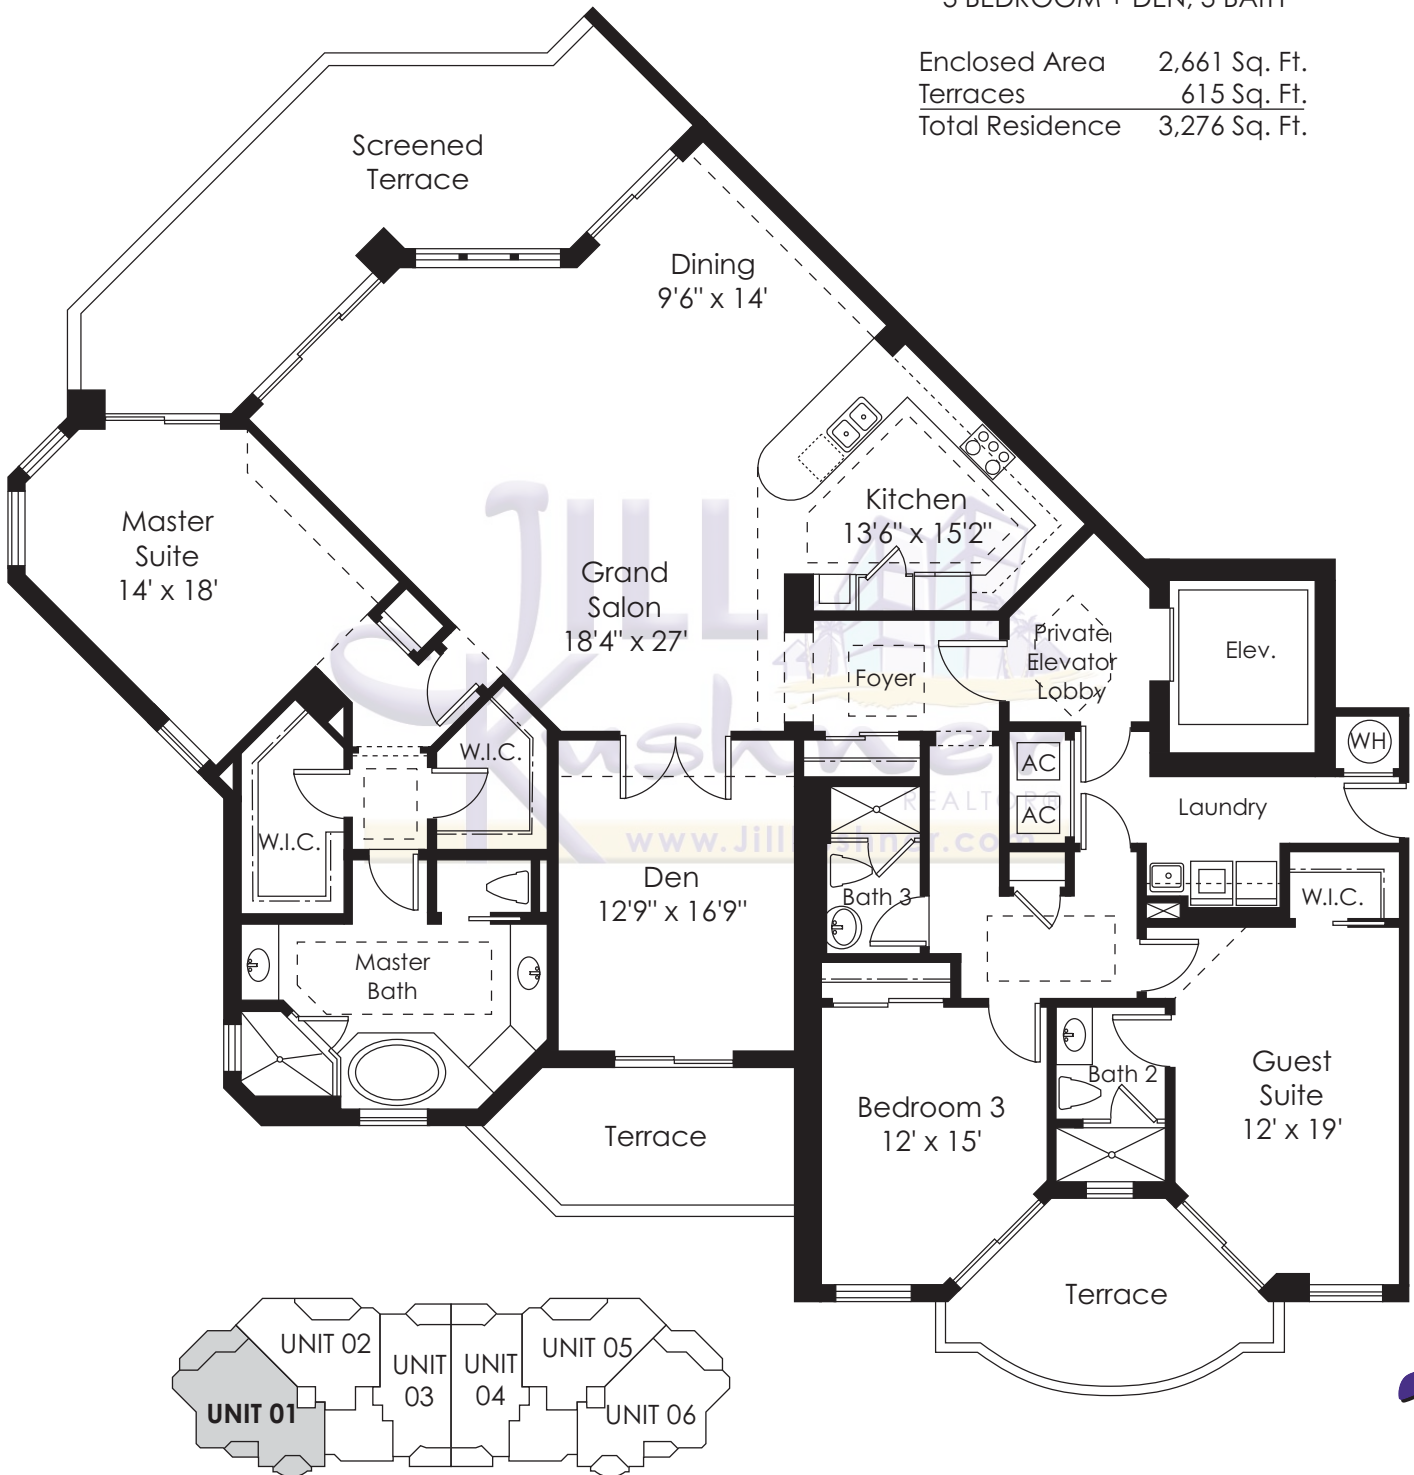

# Florenzia Residence 01

3 BEDROOM + DEN, 3 BATH

Enclosed Area	2,661 Sq. Ft.
Terraces	615 Sq. Ft.
<b>Total Residence</b>	<b>3,276 Sq. Ft.</b>

Direct: 239.691.5505  
 JillBKushner@aol.com  
 www.JillKushner.com

# Florescencia Residence 02

2 BEDROOM + DEN, 2.5 BATH

Enclosed Area	2,273 Sq. Ft.
Terrace	305 Sq. Ft.
Total Residence	2,578 Sq. Ft.

Direct: 239.691.5505  
JillBKushner@aol.com  
www.JillKushner.com

# Florenzia Residence 03

3 BEDROOM, 3 BATH

Enclosed Area	2,086 Sq. Ft.
Terrace	365 Sq. Ft.
<b>Total Residence</b>	<b>2,451 Sq. Ft.</b>

Direct: 239.691.5505  
 JillBKushner@aol.com  
 www.JillKushner.com

# Florescencia Residence 04

3 BEDROOM, 3 BATH

Enclosed Area	2,086 Sq. Ft.
Terrace	365 Sq. Ft.
<b>Total Residence</b>	<b>2,451 Sq. Ft.</b>

Direct: 239.691.5505  
 JillBKushner@aol.com  
 www.JillKushner.com