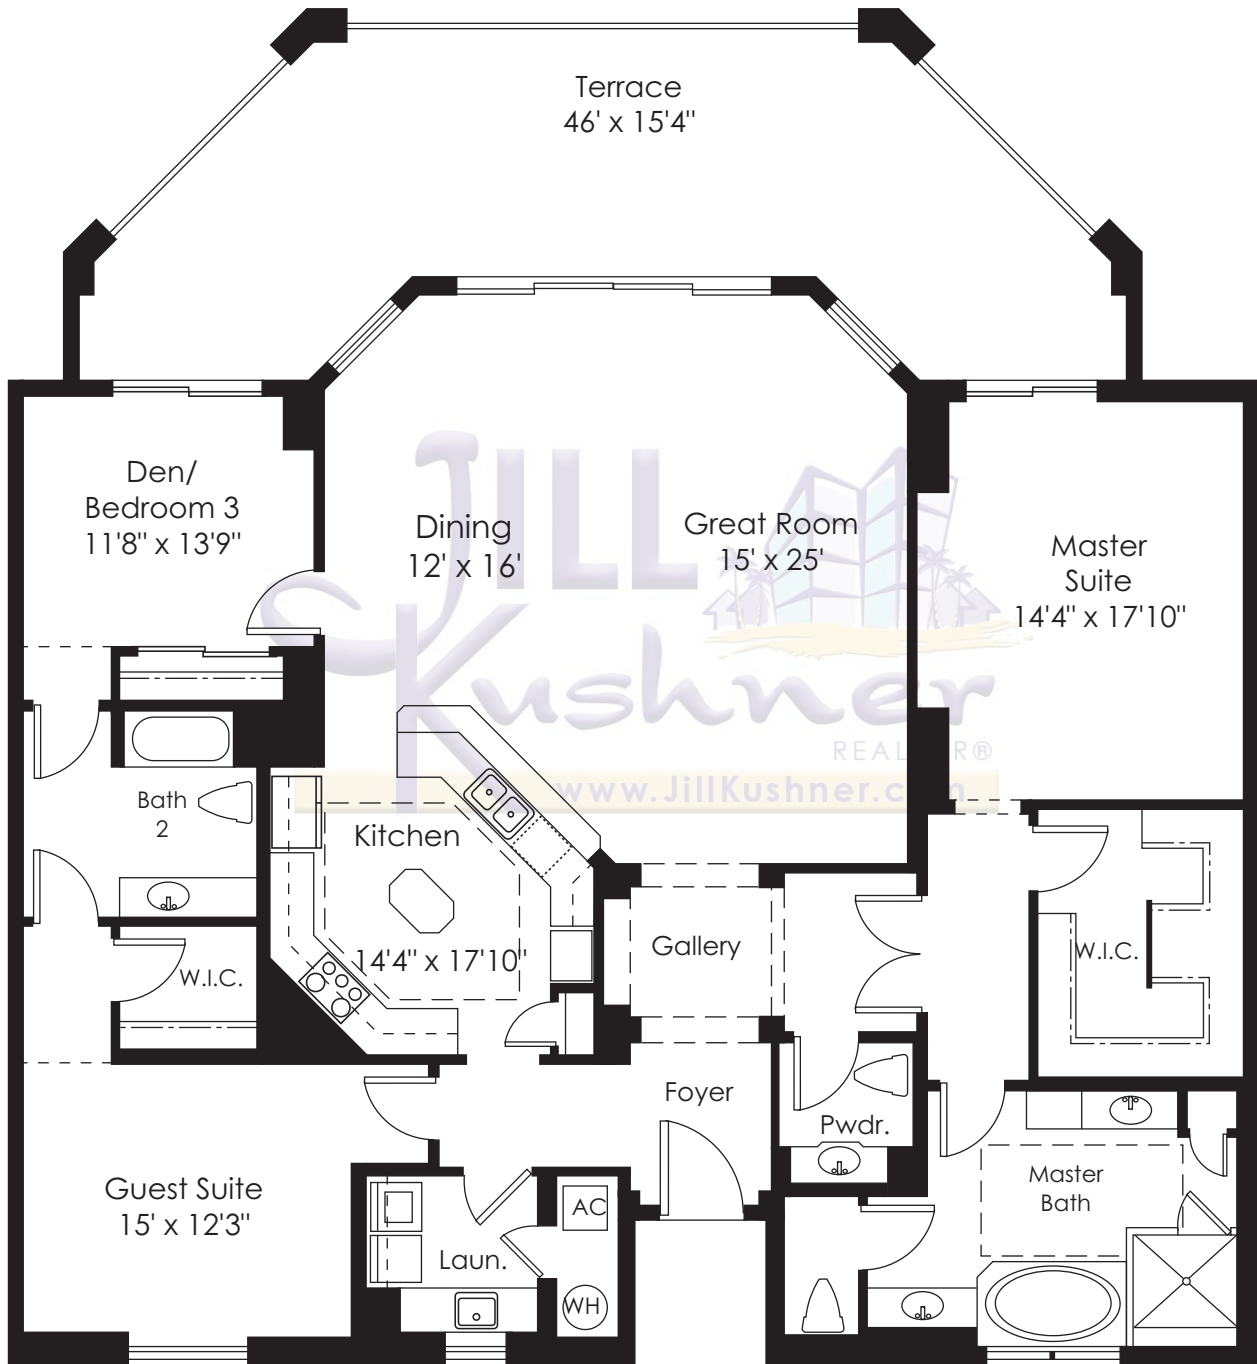

Castella Residence 01

3 BEDROOM, 3.5 BATH

Enclosed Area 2,665 Sq. Ft.
 Terrace 560 Sq. Ft.
 Total Residence 3,225 Sq. Ft.

Direct: 239.691.5505
 JillBKushner@aol.com
 www.JillKushner.com

Castella Residence 02

2 BEDROOM, DEN, 2.5 BATH

Enclosed Area 2,373 Sq. Ft.
Terrace 538 Sq. Ft.
Total Residence 2,911 Sq. Ft.

Direct: 239.691.5505
JillBKushner@aol.com
www.JillKushner.com

Castella Residence 03

2 BEDROOM, DEN, 2.5 BATH

Enclosed Area 2,373 Sq. Ft.
 Terrace 538 Sq. Ft.
 Total Residence 2,911 Sq. Ft.

Direct: 239.691.5505
 JillBKushner@aol.com
 www.JillKushner.com

Castella Residence 04

3 BEDROOM, 3.5 BATH

Enclosed Area 2,665 Sq. Ft.
 Terraces 560 Sq. Ft.
 Total Residence 3,225 Sq. Ft.