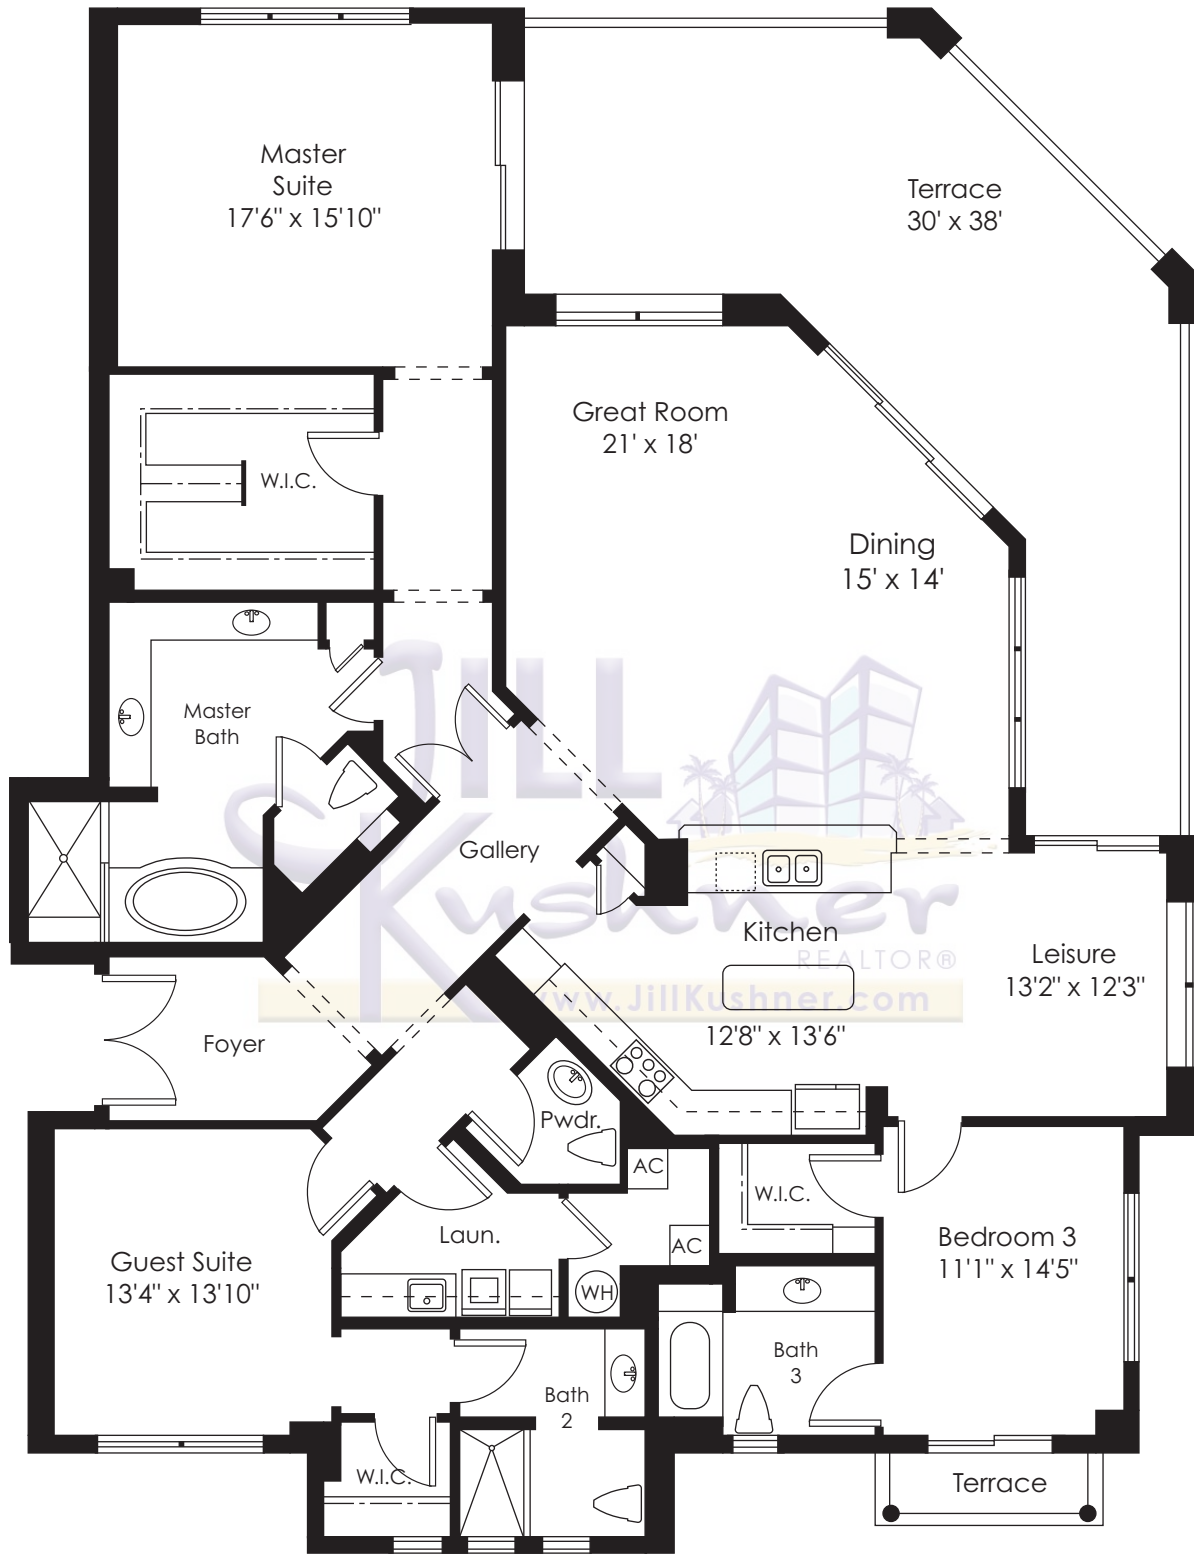

Castella Residence 01

3 BEDROOM, 3.5 BATH

Enclosed Area 2,665 Sq. Ft.
 Terrace 560 Sq. Ft.
 Total Residence 3,225 Sq. Ft.

Direct: 239.691.5505
 JillBKushner@aol.com
 www.JillKushner.com

Castella Residence 02

2 BEDROOM, DEN, 2.5 BATH

Enclosed Area 2,373 Sq. Ft.
Terrace 538 Sq. Ft.
Total Residence 2,911 Sq. Ft.

Direct: 239.691.5505
JillBKushner@aol.com
www.JillKushner.com

Castella Residence 03

2 BEDROOM, DEN, 2.5 BATH

Enclosed Area 2,373 Sq. Ft.
 Terrace 538 Sq. Ft.
 Total Residence 2,911 Sq. Ft.

Direct: 239.691.5505
 JillBKushner@aol.com
 www.JillKushner.com

Castella Residence 04

3 BEDROOM, 3.5 BATH

Enclosed Area 2,665 Sq. Ft.
 Terraces 560 Sq. Ft.
 Total Residence 3,225 Sq. Ft.