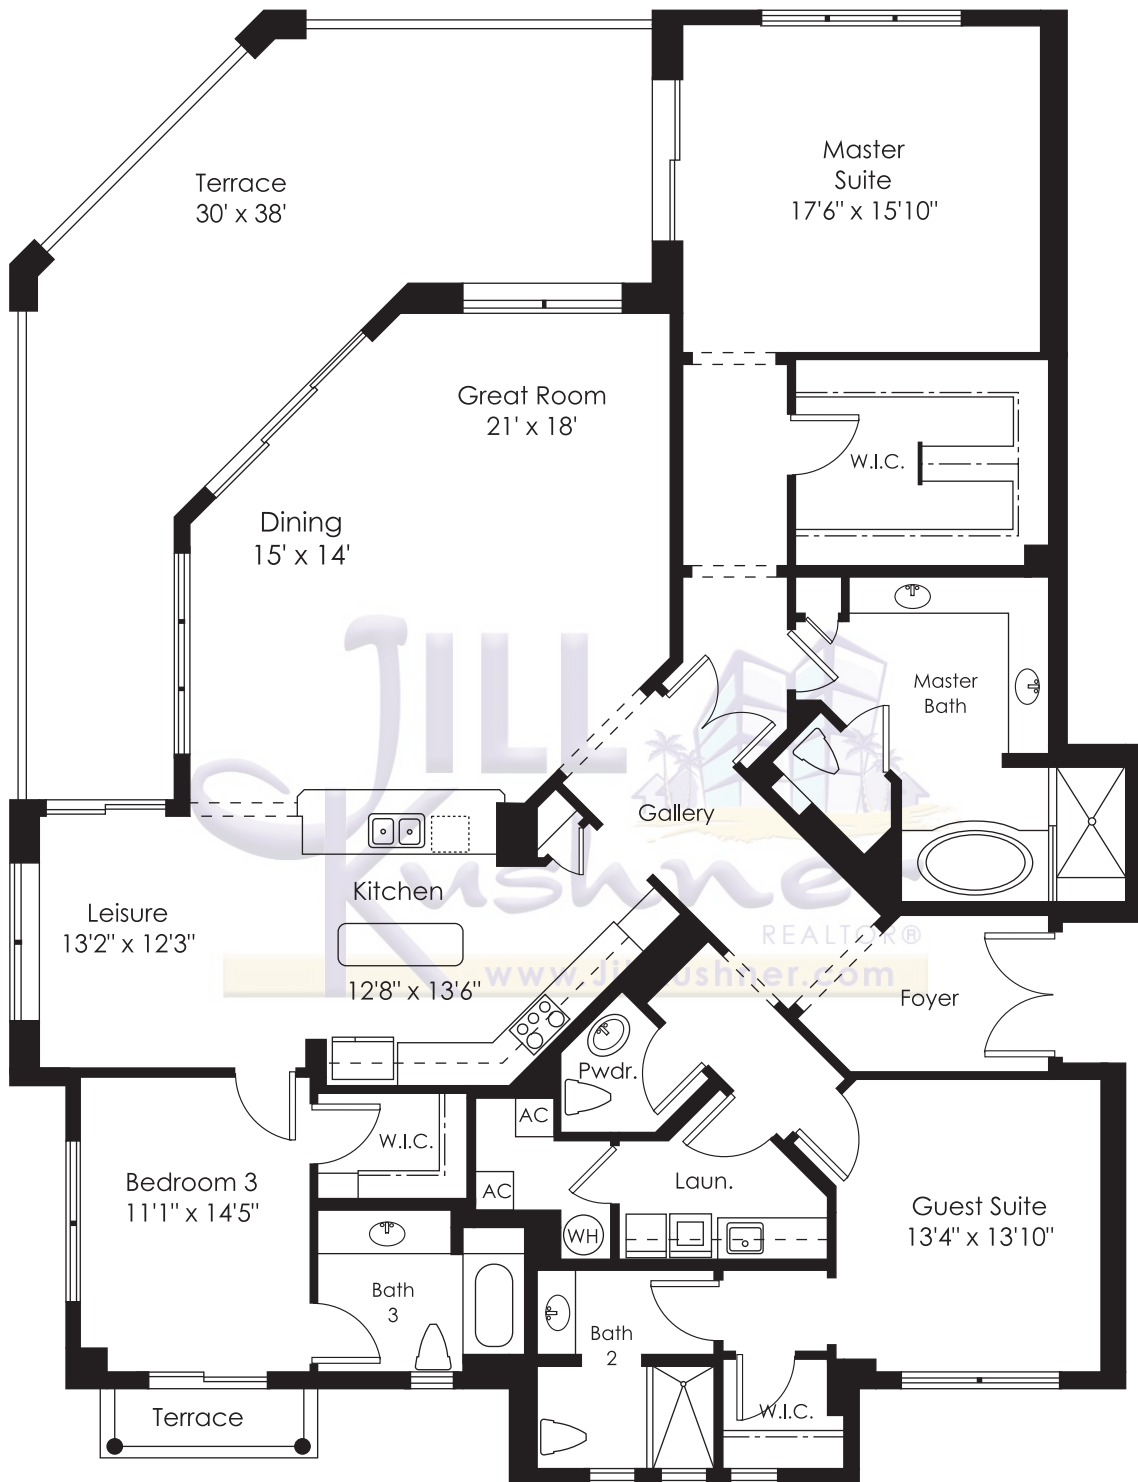

Castella Residence 01

3 BEDROOM, 3.5 BATH

Enclosed Area 2,665 Sq. Ft.
 Terrace 560 Sq. Ft.
 Total Residence 3,225 Sq. Ft.

Direct: 239.691.5505
 JillBKushner@aol.com
 www.JillKushner.com

Castella Residence 02

2 BEDROOM, DEN, 2.5 BATH

Enclosed Area 2,373 Sq. Ft.
Terrace 538 Sq. Ft.
Total Residence 2,911 Sq. Ft.

Direct: 239.691.5505
JillBKushner@aol.com
www.JillKushner.com

Castella Residence 03

2 BEDROOM, DEN, 2.5 BATH

Enclosed Area 2,373 Sq. Ft.
 Terrace 538 Sq. Ft.
 Total Residence 2,911 Sq. Ft.

Direct: 239.691.5505
 JillBKushner@aol.com
 www.JillKushner.com

Castella Residence 04

3 BEDROOM, 3.5 BATH

Enclosed Area 2,665 Sq. Ft.
 Terraces 560 Sq. Ft.
 Total Residence 3,225 Sq. Ft.