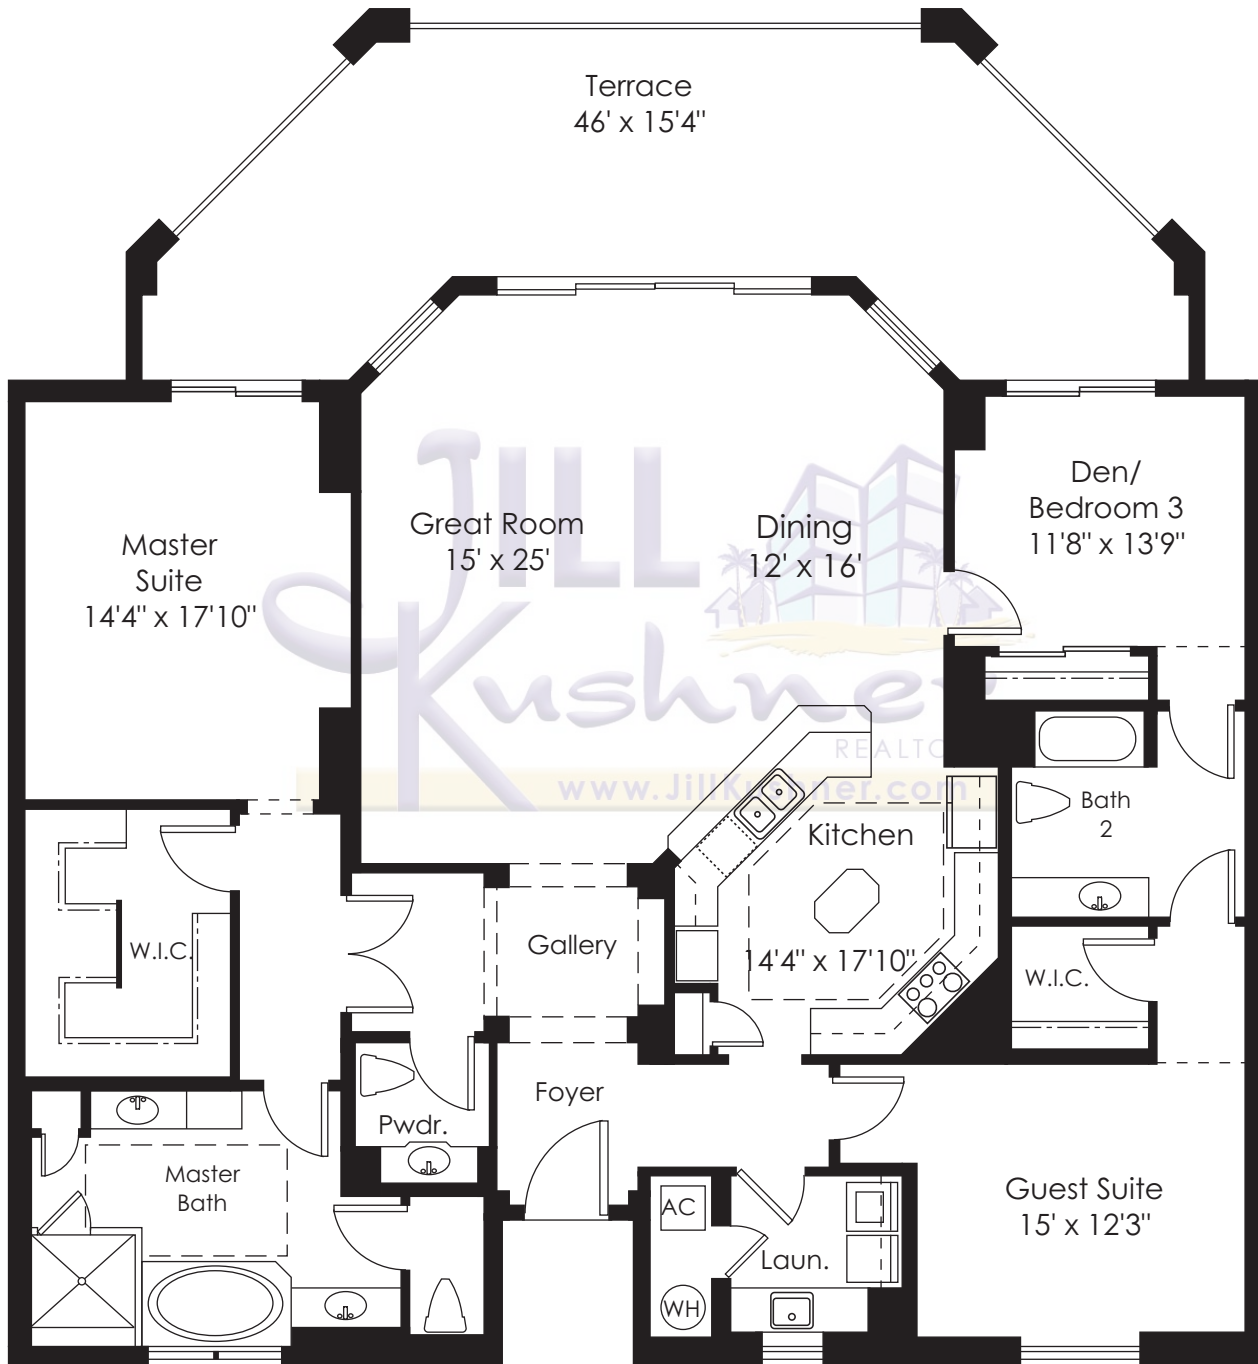

Castella Residence 01

3 BEDROOM, 3.5 BATH

Enclosed Area 2,665 Sq. Ft.
 Terrace 560 Sq. Ft.
 Total Residence 3,225 Sq. Ft.

Direct: 239.691.5505
 JillBKushner@aol.com
 www.JillKushner.com

Castella Residence 02

2 BEDROOM, DEN, 2.5 BATH

Enclosed Area 2,373 Sq. Ft.
Terrace 538 Sq. Ft.
Total Residence 2,911 Sq. Ft.

Direct: 239.691.5505
JillBKushner@aol.com
www.JillKushner.com

Castella Residence 03

2 BEDROOM, DEN, 2.5 BATH

Enclosed Area 2,373 Sq. Ft.
 Terrace 538 Sq. Ft.
 Total Residence 2,911 Sq. Ft.

Direct: 239.691.5505
 JillBKushner@aol.com
 www.JillKushner.com

Castella Residence 04

3 BEDROOM, 3.5 BATH

Enclosed Area 2,665 Sq. Ft.
 Terraces 560 Sq. Ft.
 Total Residence 3,225 Sq. Ft.