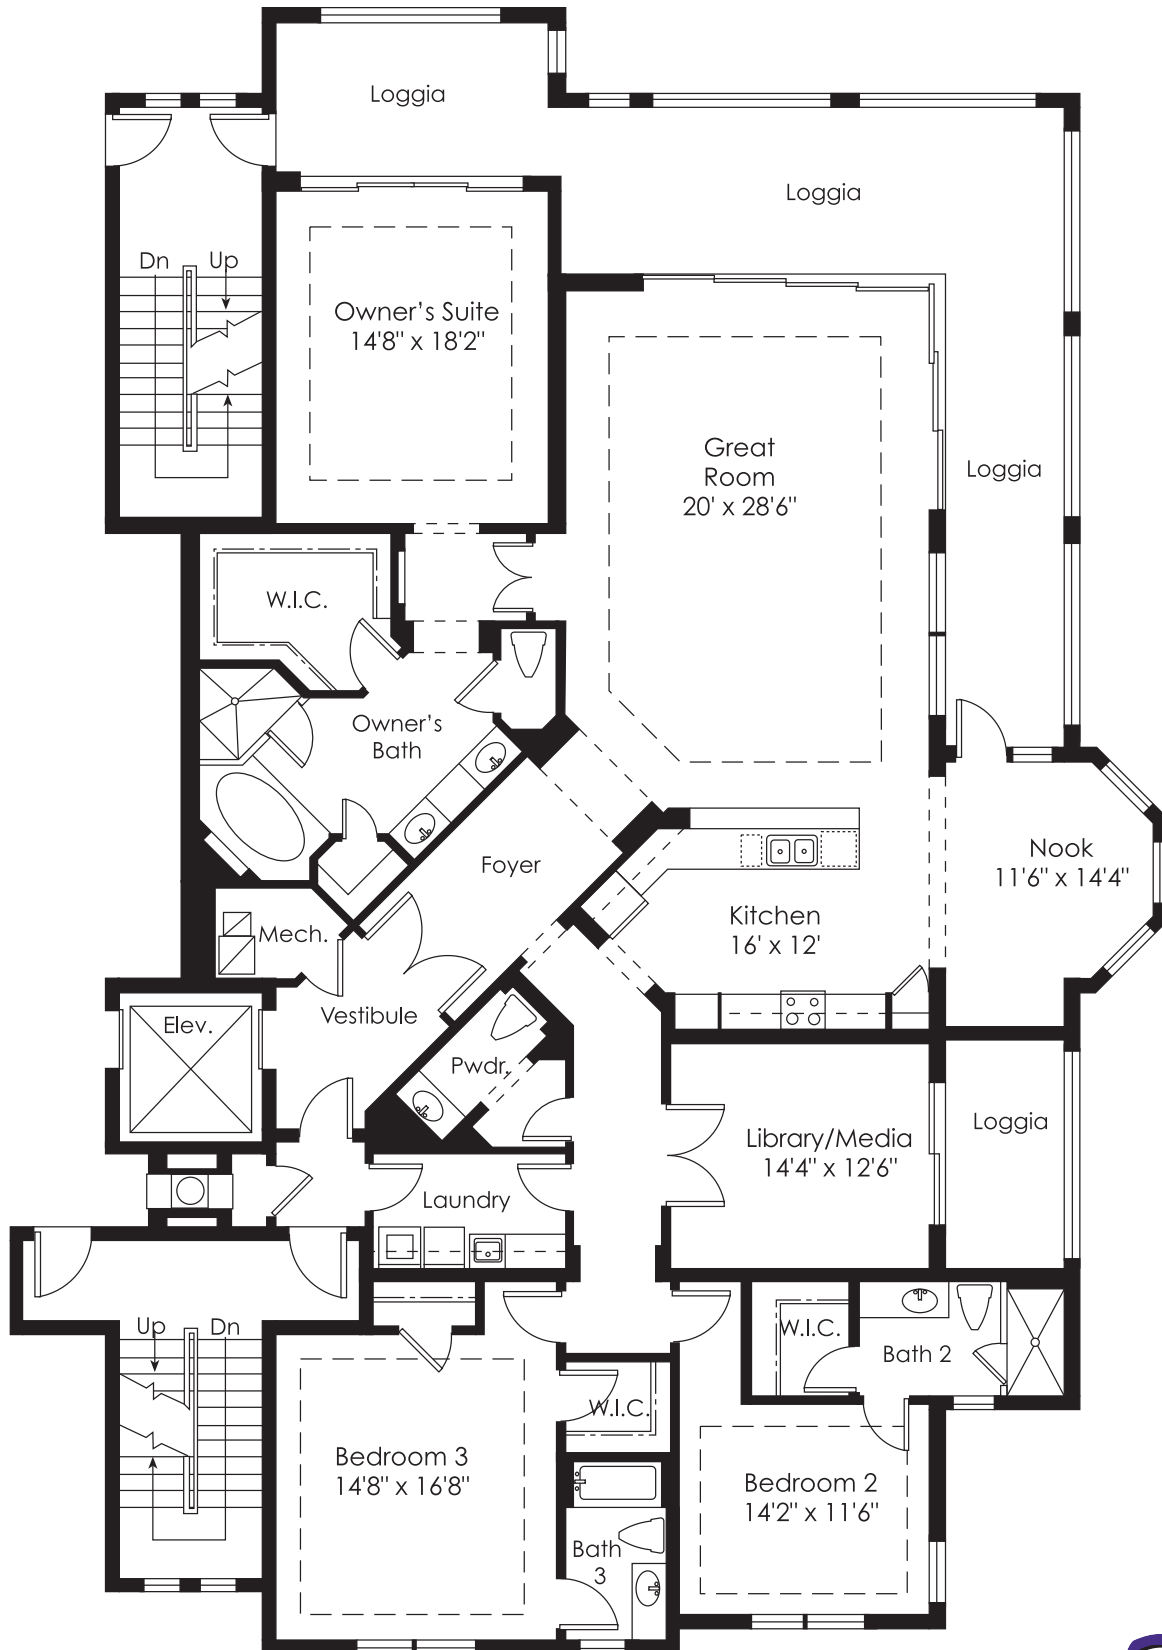

Cielo Residence 2

3 BEDROOM, 3.5 BATH

Living Area 2,950 Sq. Ft.
 Loggia Area 704 Sq. Ft.
 Total Area 3,654 Sq. Ft.

Direct: 239.691.5505
 JillBKushner@aol.com
 www.JillKushner.com