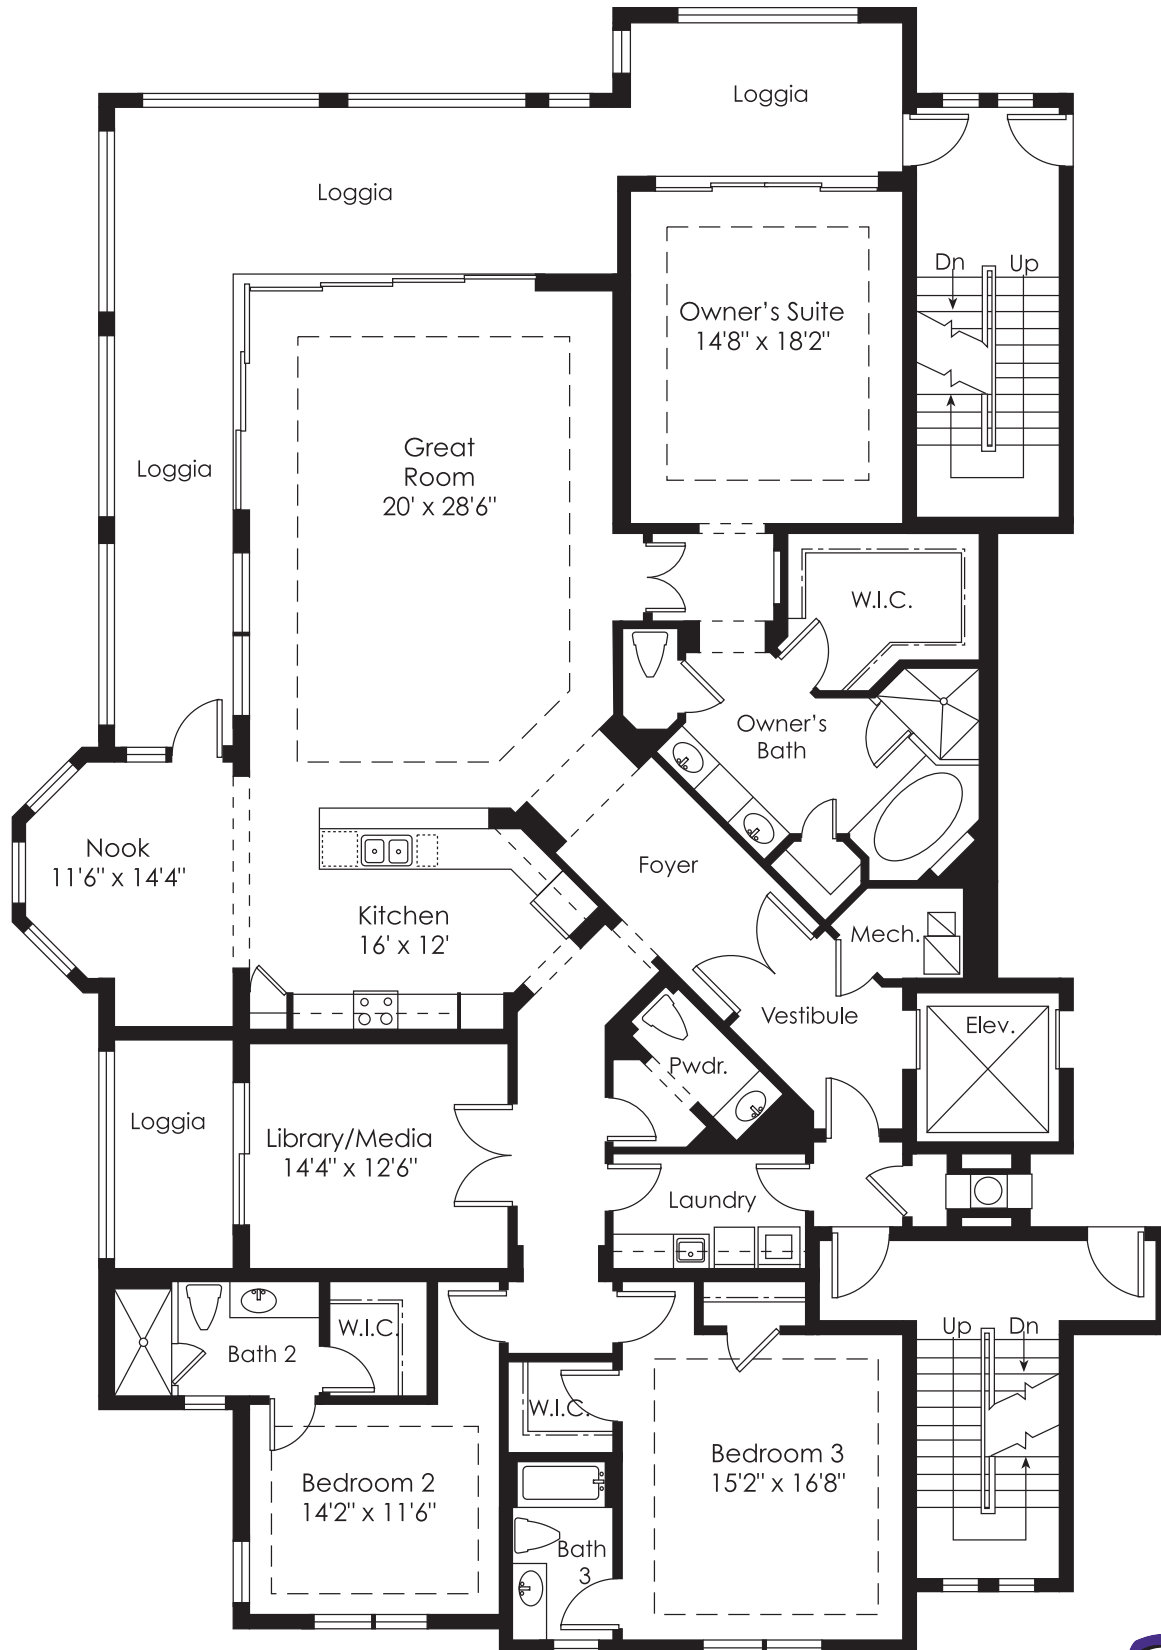

Cielo Residence 1

3 BEDROOM, 3.5 BATH
 Living Area 2,961 Sq. Ft.
 Loggia Area 704 Sq. Ft.
 Total Area 3,665 Sq. Ft.

Direct: 239.691.5505
 JillBKushner@aol.com
 www.JillKushner.com