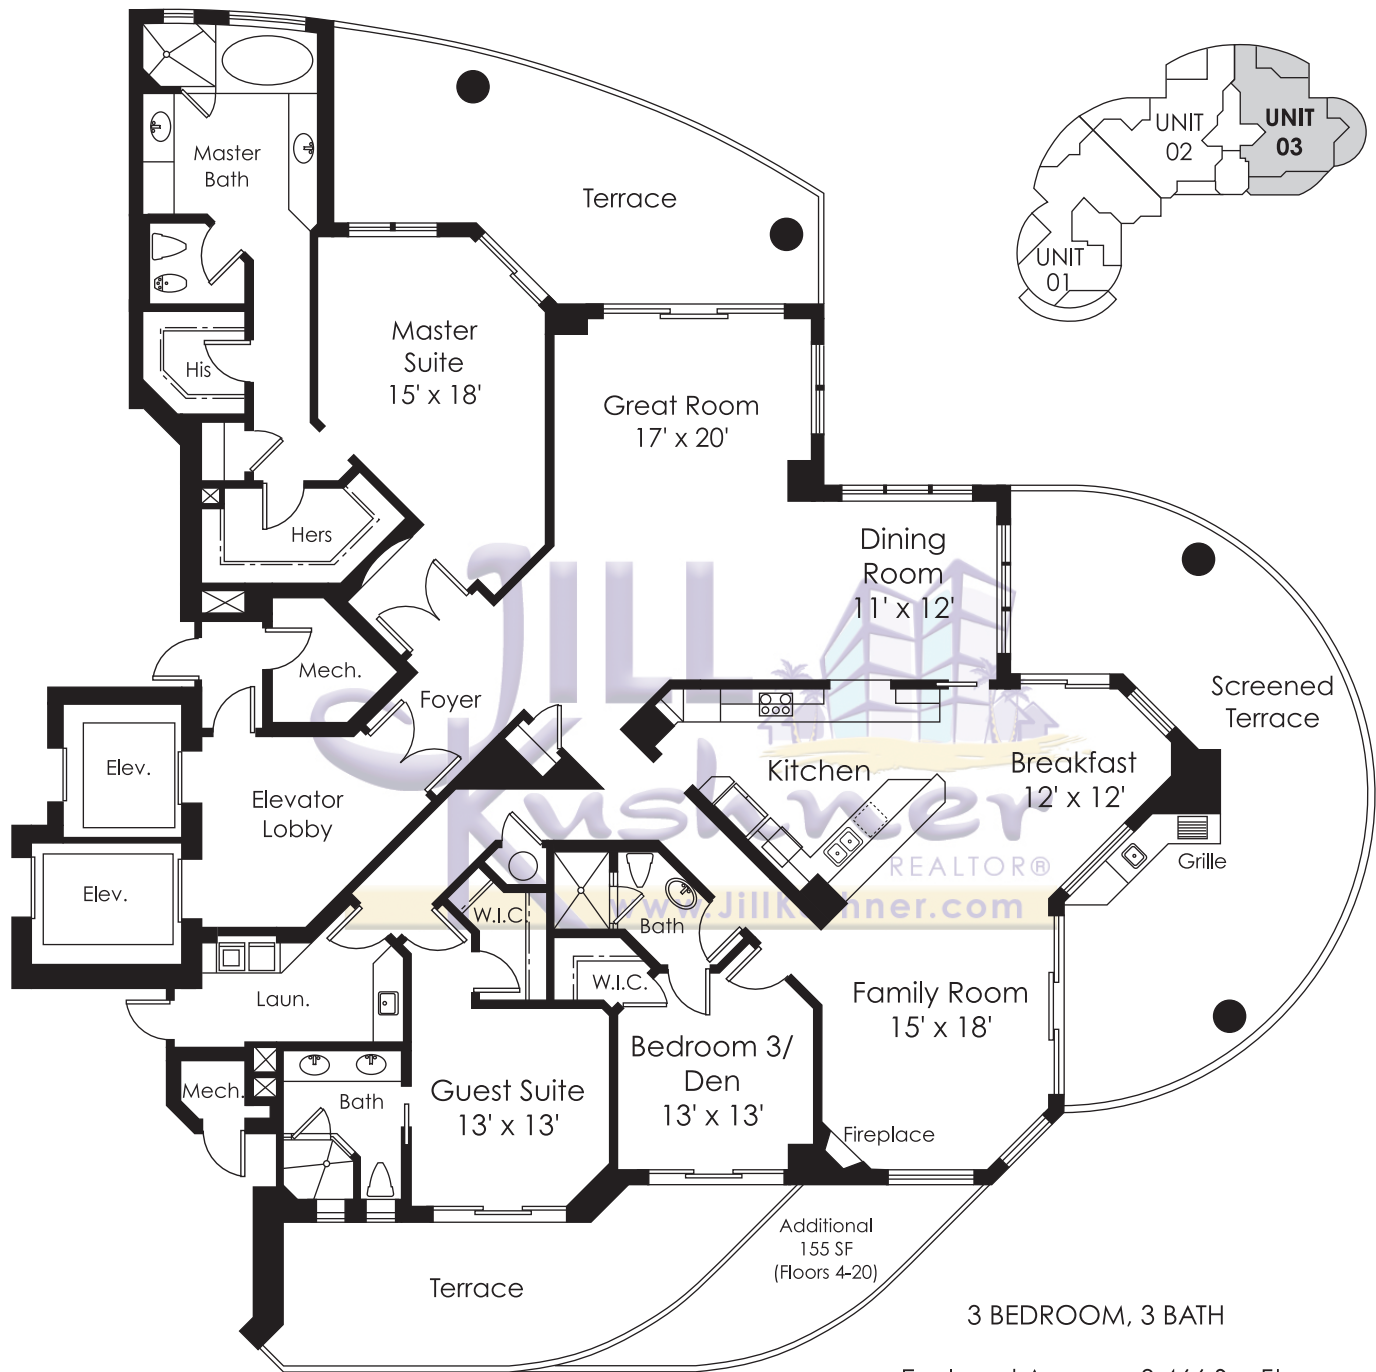

Azure at Bonita Bay Residence 01

3 BEDROOM, DEN, 4 BATH

Enclosed Area	4,251 Sq. Ft.
Terraces	994 Sq. Ft.
Total Residence	5,245 Sq. Ft.

Direct: 239.691.5505
 JillBKushner@aol.com
 www.JillKushner.com

Azure at Bonita Bay Residence 02

3 BEDROOM, DEN, 4 BATH

Enclosed Area	3,772 Sq. Ft.
Terraces	736 Sq. Ft.
Total Residence	4,508 Sq. Ft.

Direct: 239.691.5505
 JillBKushner@aol.com
 www.JillKushner.com

Azure at Bonita Bay Residence 03

3 BEDROOM, 3 BATH

Enclosed Area	3,466 Sq. Ft.
Terraces	1,277 Sq. Ft.
Total Residence	4,743 Sq. Ft.

Direct: 239.691.5505
 JillBKushner@aol.com
 www.JillKushner.com