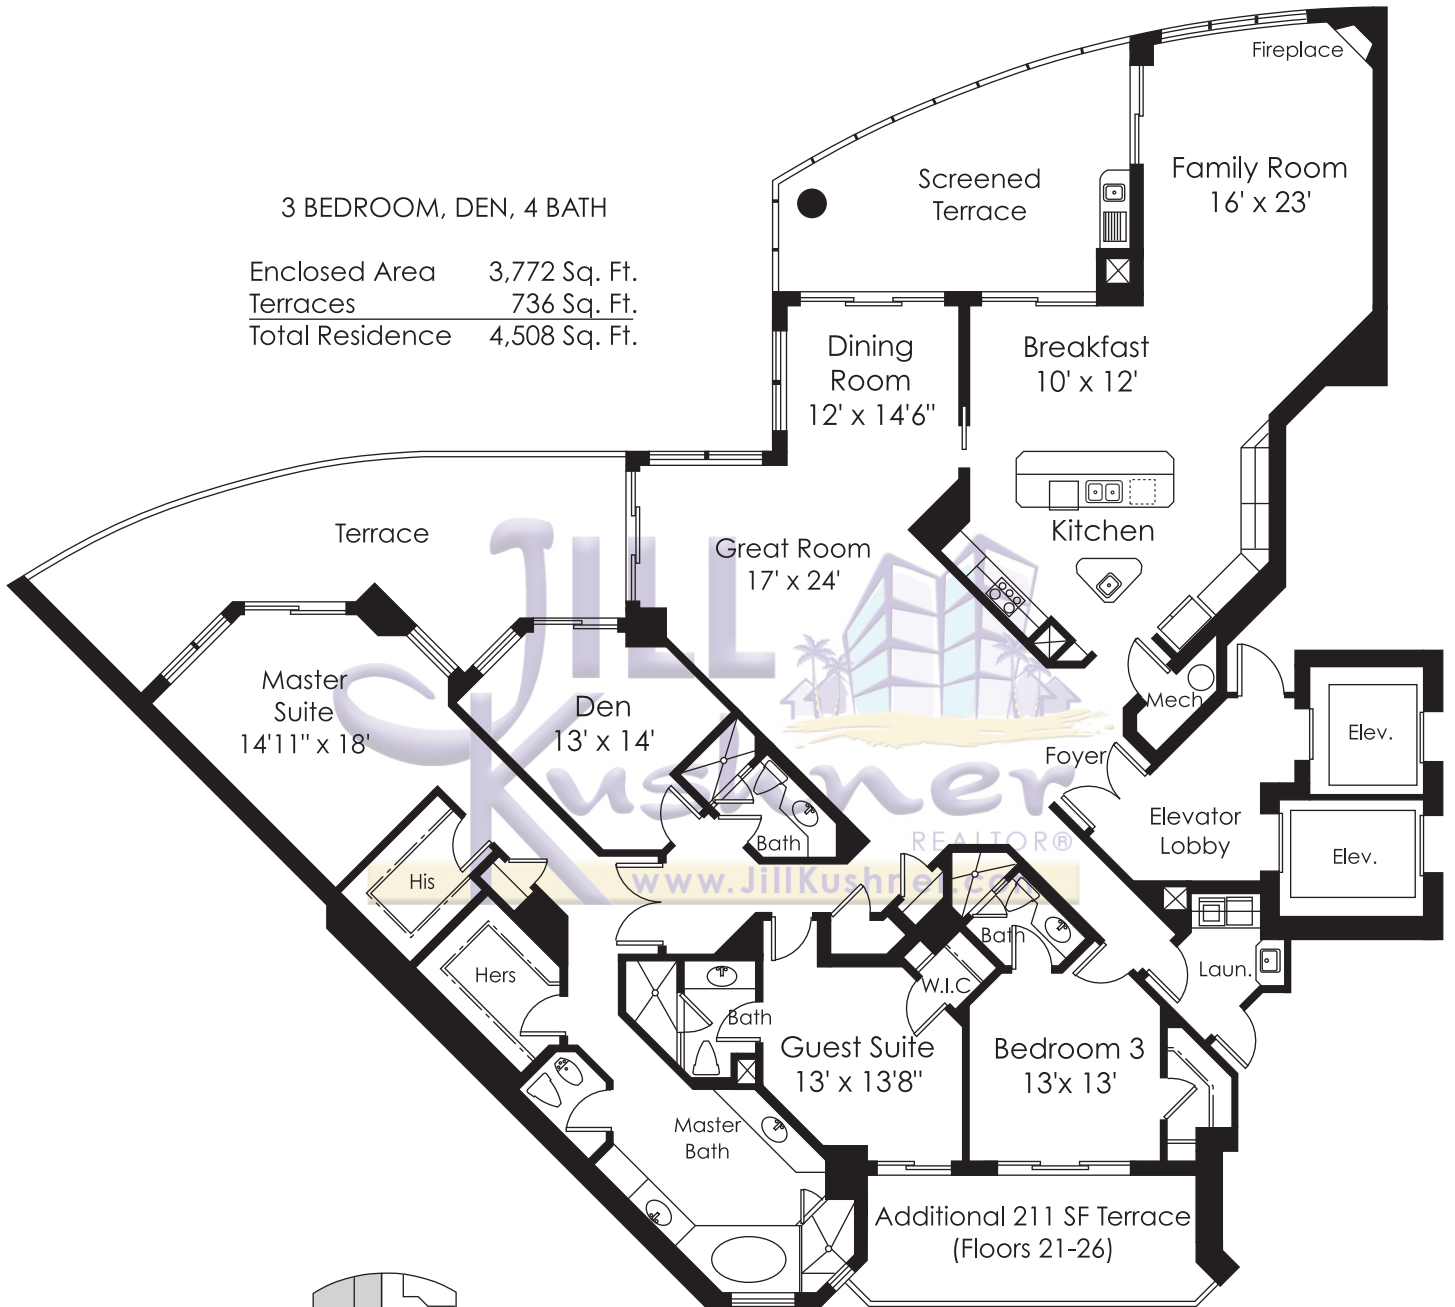

Azure at Bonita Bay Residence 01

3 BEDROOM, DEN, 4 BATH

Enclosed Area	4,251 Sq. Ft.
Terraces	994 Sq. Ft.
Total Residence	5,245 Sq. Ft.

Direct: 239.691.5505
 JillBKushner@aol.com
 www.JillKushner.com

Azure at Bonita Bay Residence 02

3 BEDROOM, DEN, 4 BATH

Enclosed Area	3,772 Sq. Ft.
Terraces	736 Sq. Ft.
Total Residence	4,508 Sq. Ft.

Direct: 239.691.5505
 JillBKushner@aol.com
 www.JillKushner.com

Azure at Bonita Bay Residence 03

3 BEDROOM, 3 BATH

Enclosed Area	3,466 Sq. Ft.
Terraces	1,277 Sq. Ft.
Total Residence	4,743 Sq. Ft.

Direct: 239.691.5505
 JillBKushner@aol.com
 www.JillKushner.com