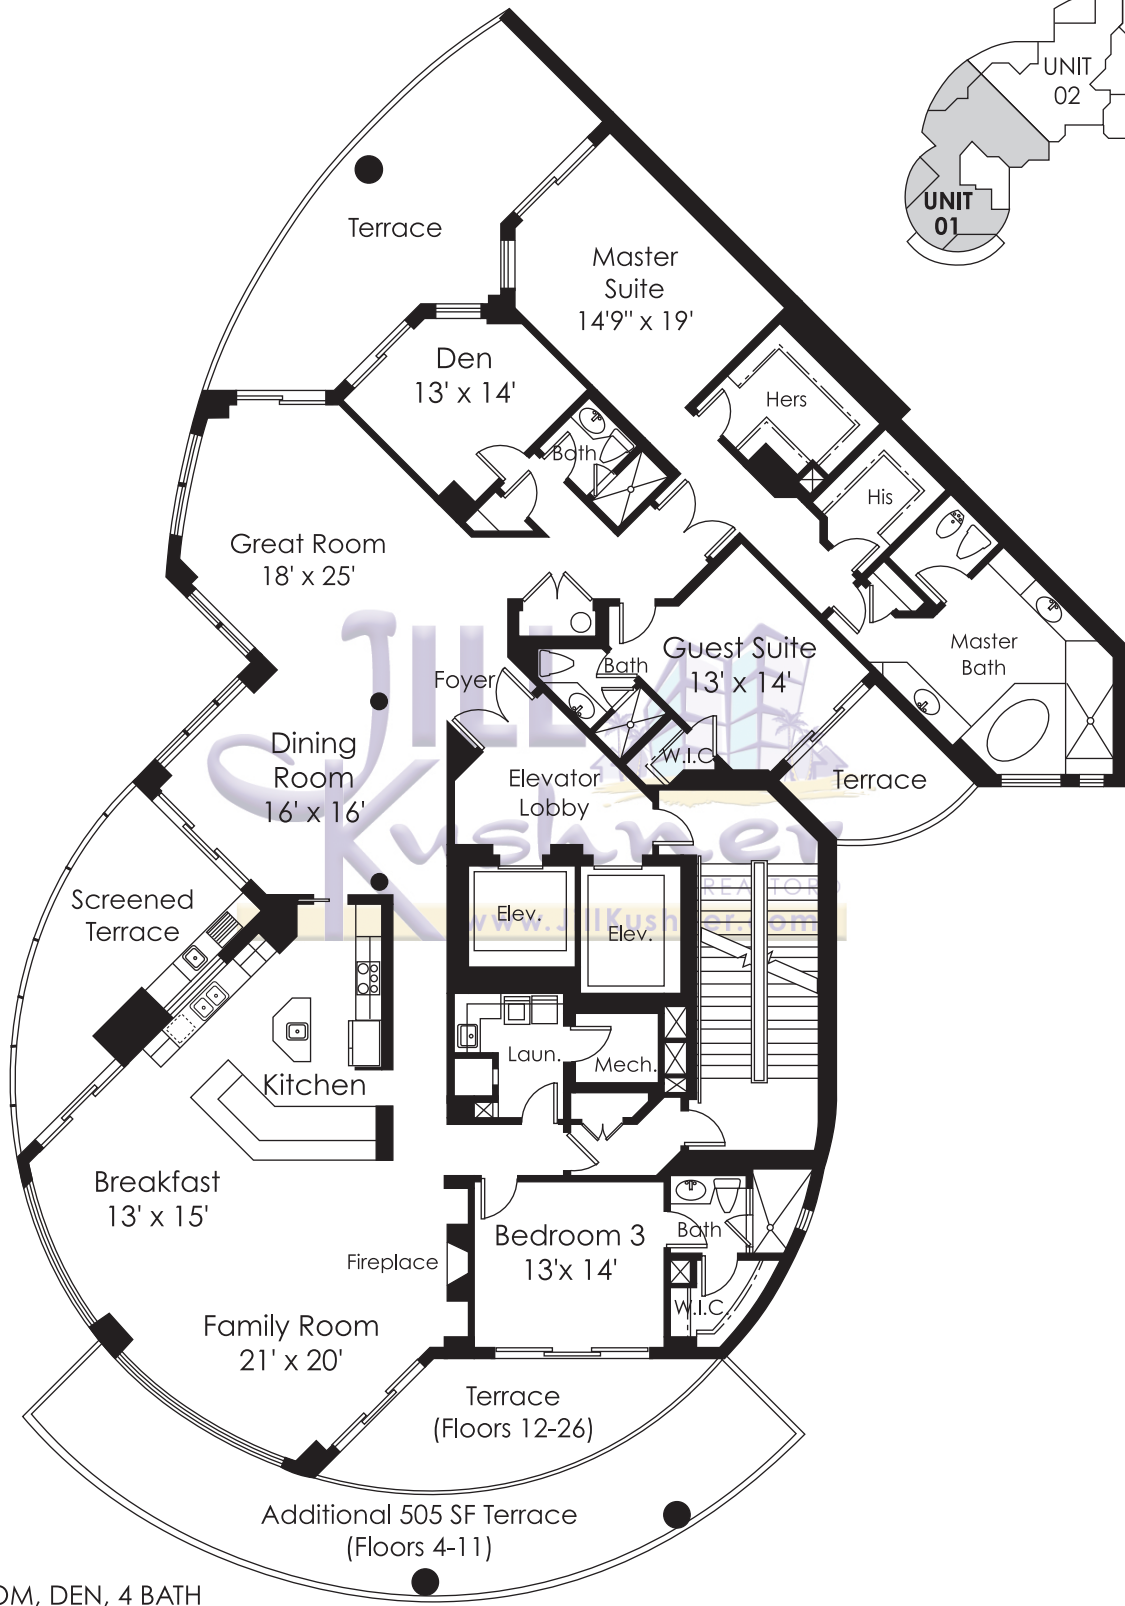

Azure at Bonita Bay Residence 01

3 BEDROOM, DEN, 4 BATH

Enclosed Area	4,251 Sq. Ft.
Terraces	994 Sq. Ft.
Total Residence	5,245 Sq. Ft.

Direct: 239.691.5505
 JillBKushner@aol.com
 www.JillKushner.com

Azure at Bonita Bay Residence 02

3 BEDROOM, DEN, 4 BATH

Enclosed Area	3,772 Sq. Ft.
Terraces	736 Sq. Ft.
Total Residence	4,508 Sq. Ft.

Direct: 239.691.5505
 JillBKushner@aol.com
 www.JillKushner.com

Azure at Bonita Bay Residence 03

3 BEDROOM, 3 BATH

Enclosed Area	3,466 Sq. Ft.
Terraces	1,277 Sq. Ft.
Total Residence	4,743 Sq. Ft.

Direct: 239.691.5505
 JillBKushner@aol.com
 www.JillKushner.com